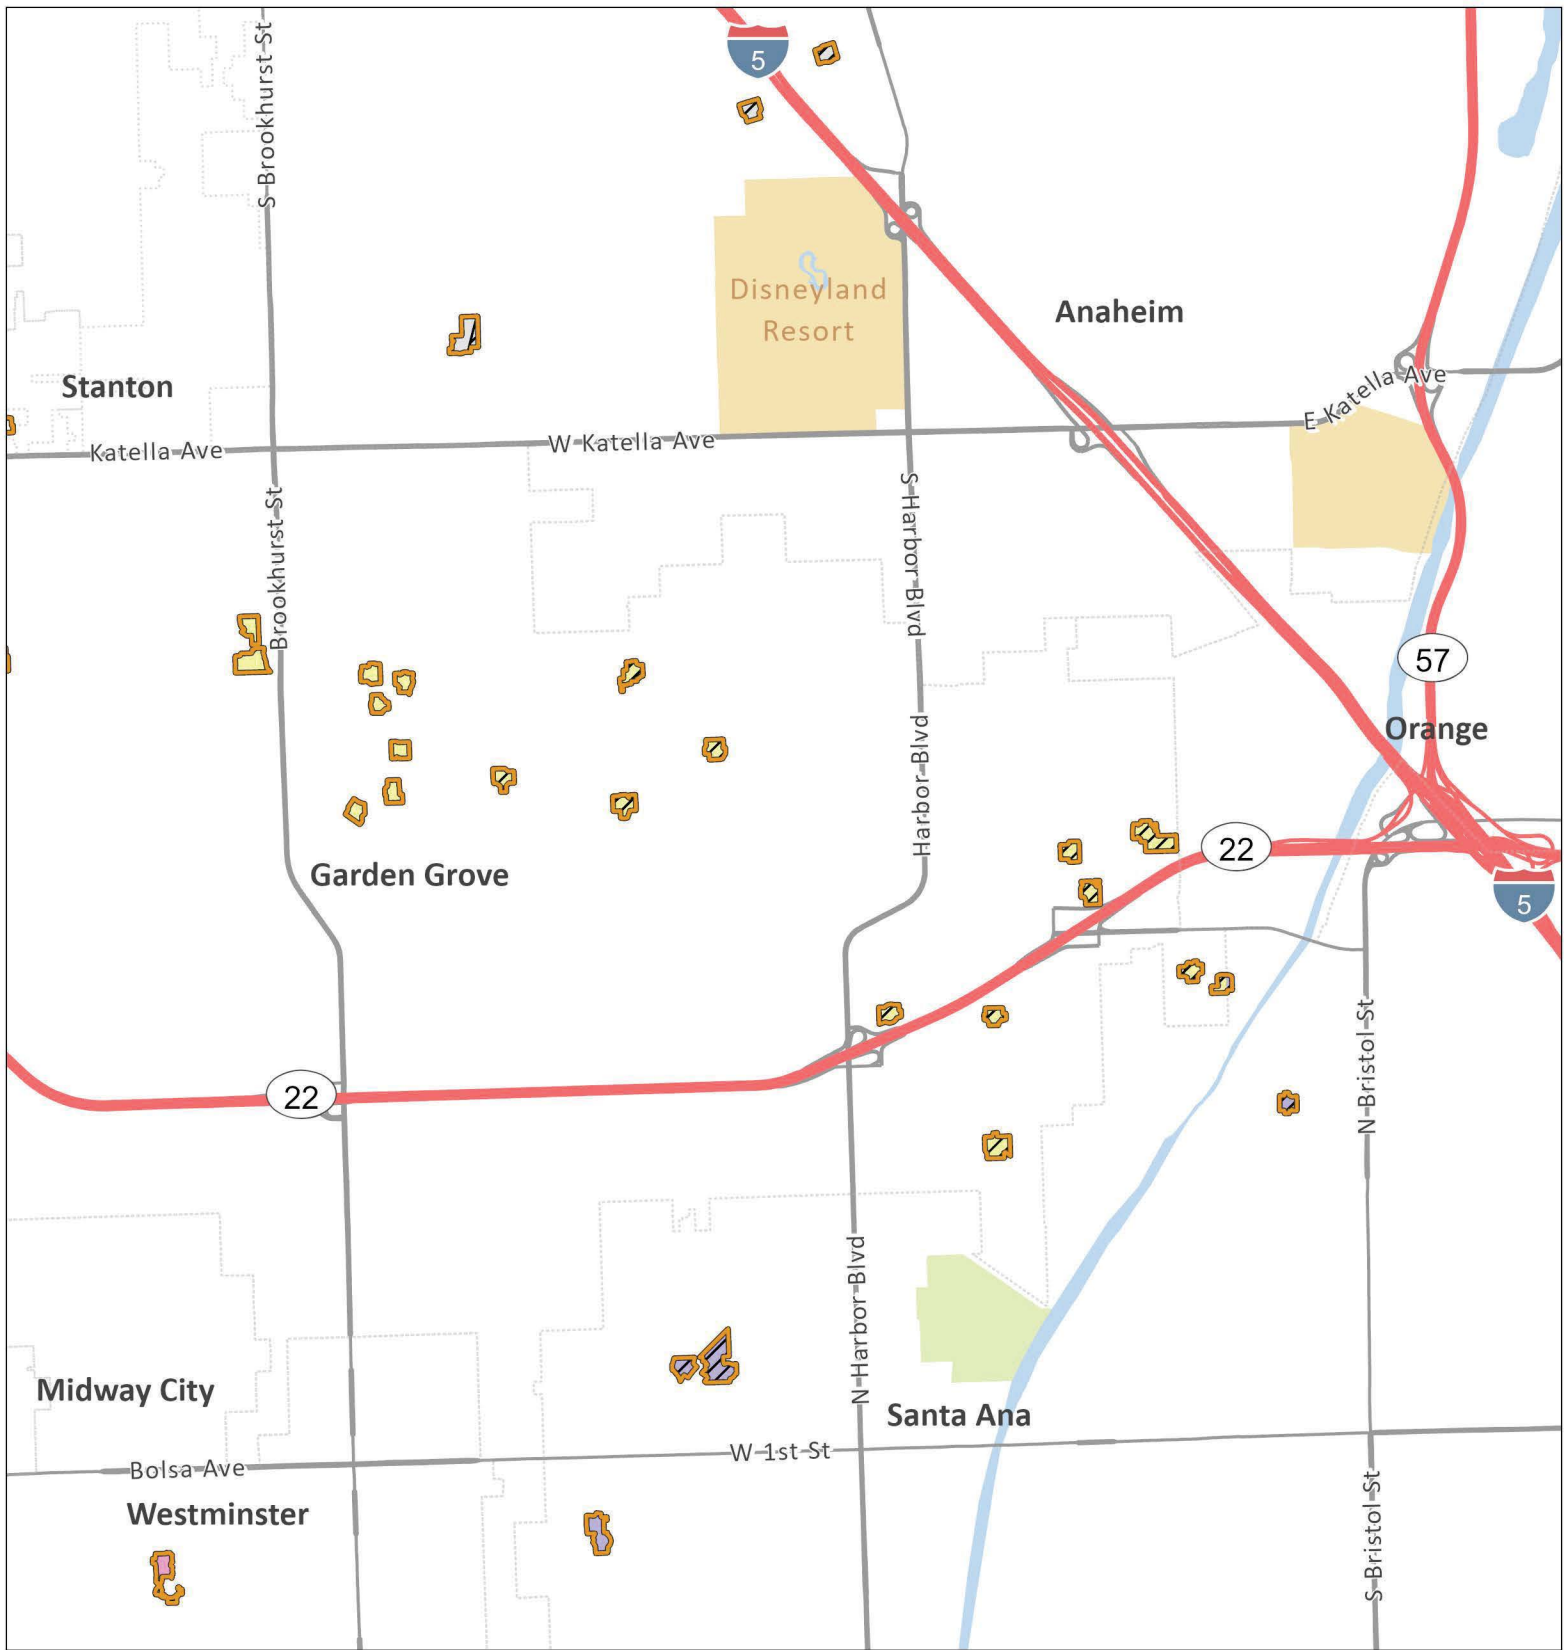

City or Census-Designated Place Within Treatment Area

 Brea

 Fullerton

 Placentia

 Yorba Linda

0 0.5 1 Miles

Huanglongbing / Asian Citrus Psyllid Program - Proclamation of an Emergency Program (2024-01)
 Treatment Area Map (02) - Orange County - Portions of Orange - Part 2

-  Treatment Area
-  Environmental Sensitive Area:
Treatment Mitigation in Place

- City or Census-Designated Place Within Treatment Area
-  Anaheim

0 0.5 1 Miles

Huanglongbing / Asian Citrus Psyllid Program - Proclamation of an Emergency Program (2024-01)
 Treatment Area Map (02) - Orange County - Portions of Orange - Part 3

 Treatment Area

 Environmental Sensitive Area:
Treatment Mitigation in Place

City or Census-Designated Place Within Treatment Area

 Anaheim

 Orange

 Placentia

0 0.25 0.5 Miles

Huanglongbing / Asian Citrus Psyllid Program - Proclamation of an Emergency Program (2024-01)
 Treatment Area Map (02) - Orange County - Portions of Orange - Part 4

-  Treatment Area
-  Environmental Sensitive Area:
Treatment Mitigation in Place

- City or Census-Designated Place Within Treatment Area
-  Orange

Huanglongbing / Asian Citrus Psyllid Program - Proclamation of an Emergency Program (2024-01)
 Treatment Area Map (02) - Orange County - Portions of Orange - Part 5