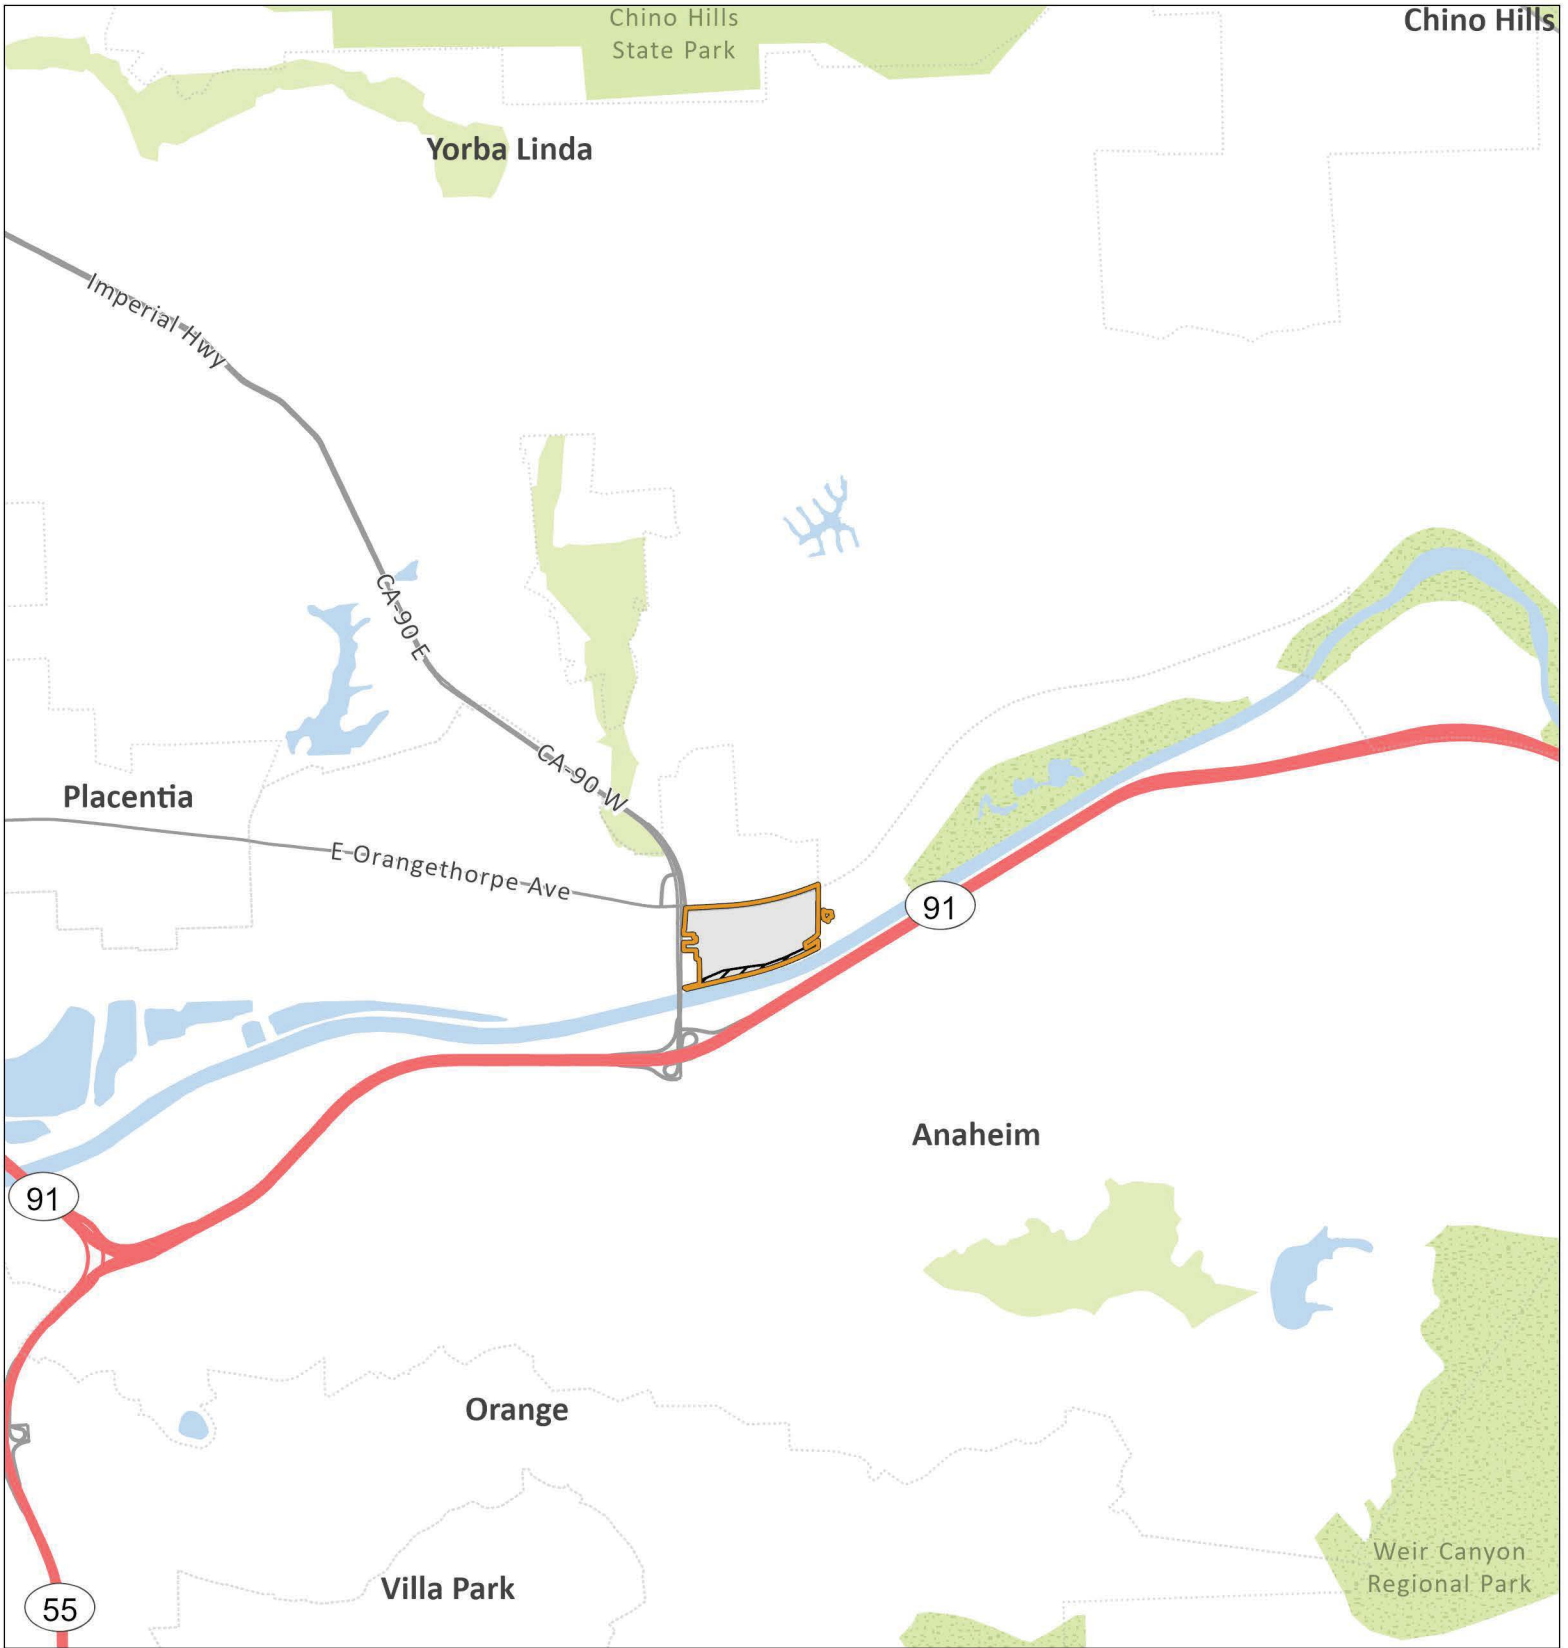

Huanglongbing / Asian Citrus Psyllid Program - Proclamation of an Emergency Program (2024-01)
 Treatment Area Map (02) - Orange County - Portions of Orange - Part 1

 Treatment Area

 Environmental Sensitive Area:
Treatment Mitigation in Place

City or Census-Designated Place Within Treatment Area

 Brea

 Fullerton

 Placentia

 Yorba Linda

0 0.5 1 Miles

Huanglongbing / Asian Citrus Psyllid Program - Proclamation of an Emergency Program (2024-01)
 Treatment Area Map (02) - Orange County - Portions of Orange - Part 2

-  Treatment Area
-  Environmental Sensitive Area:
Treatment Mitigation in Place

- City or Census-Designated Place Within Treatment Area
-  Anaheim

0 0.5 1 Miles

Huanglongbing / Asian Citrus Psyllid Program - Proclamation of an Emergency Program (2024-01)
 Treatment Area Map (02) - Orange County - Portions of Orange - Part 3

 Treatment Area

 Environmental Sensitive Area:
Treatment Mitigation in Place

City or Census-Designated Place Within Treatment Area

 Anaheim

 Orange

 Placentia

0 0.25 0.5 Miles

Huanglongbing / Asian Citrus Psyllid Program - Proclamation of an Emergency Program (2024-01)
 Treatment Area Map (02) - Orange County - Portions of Orange - Part 4