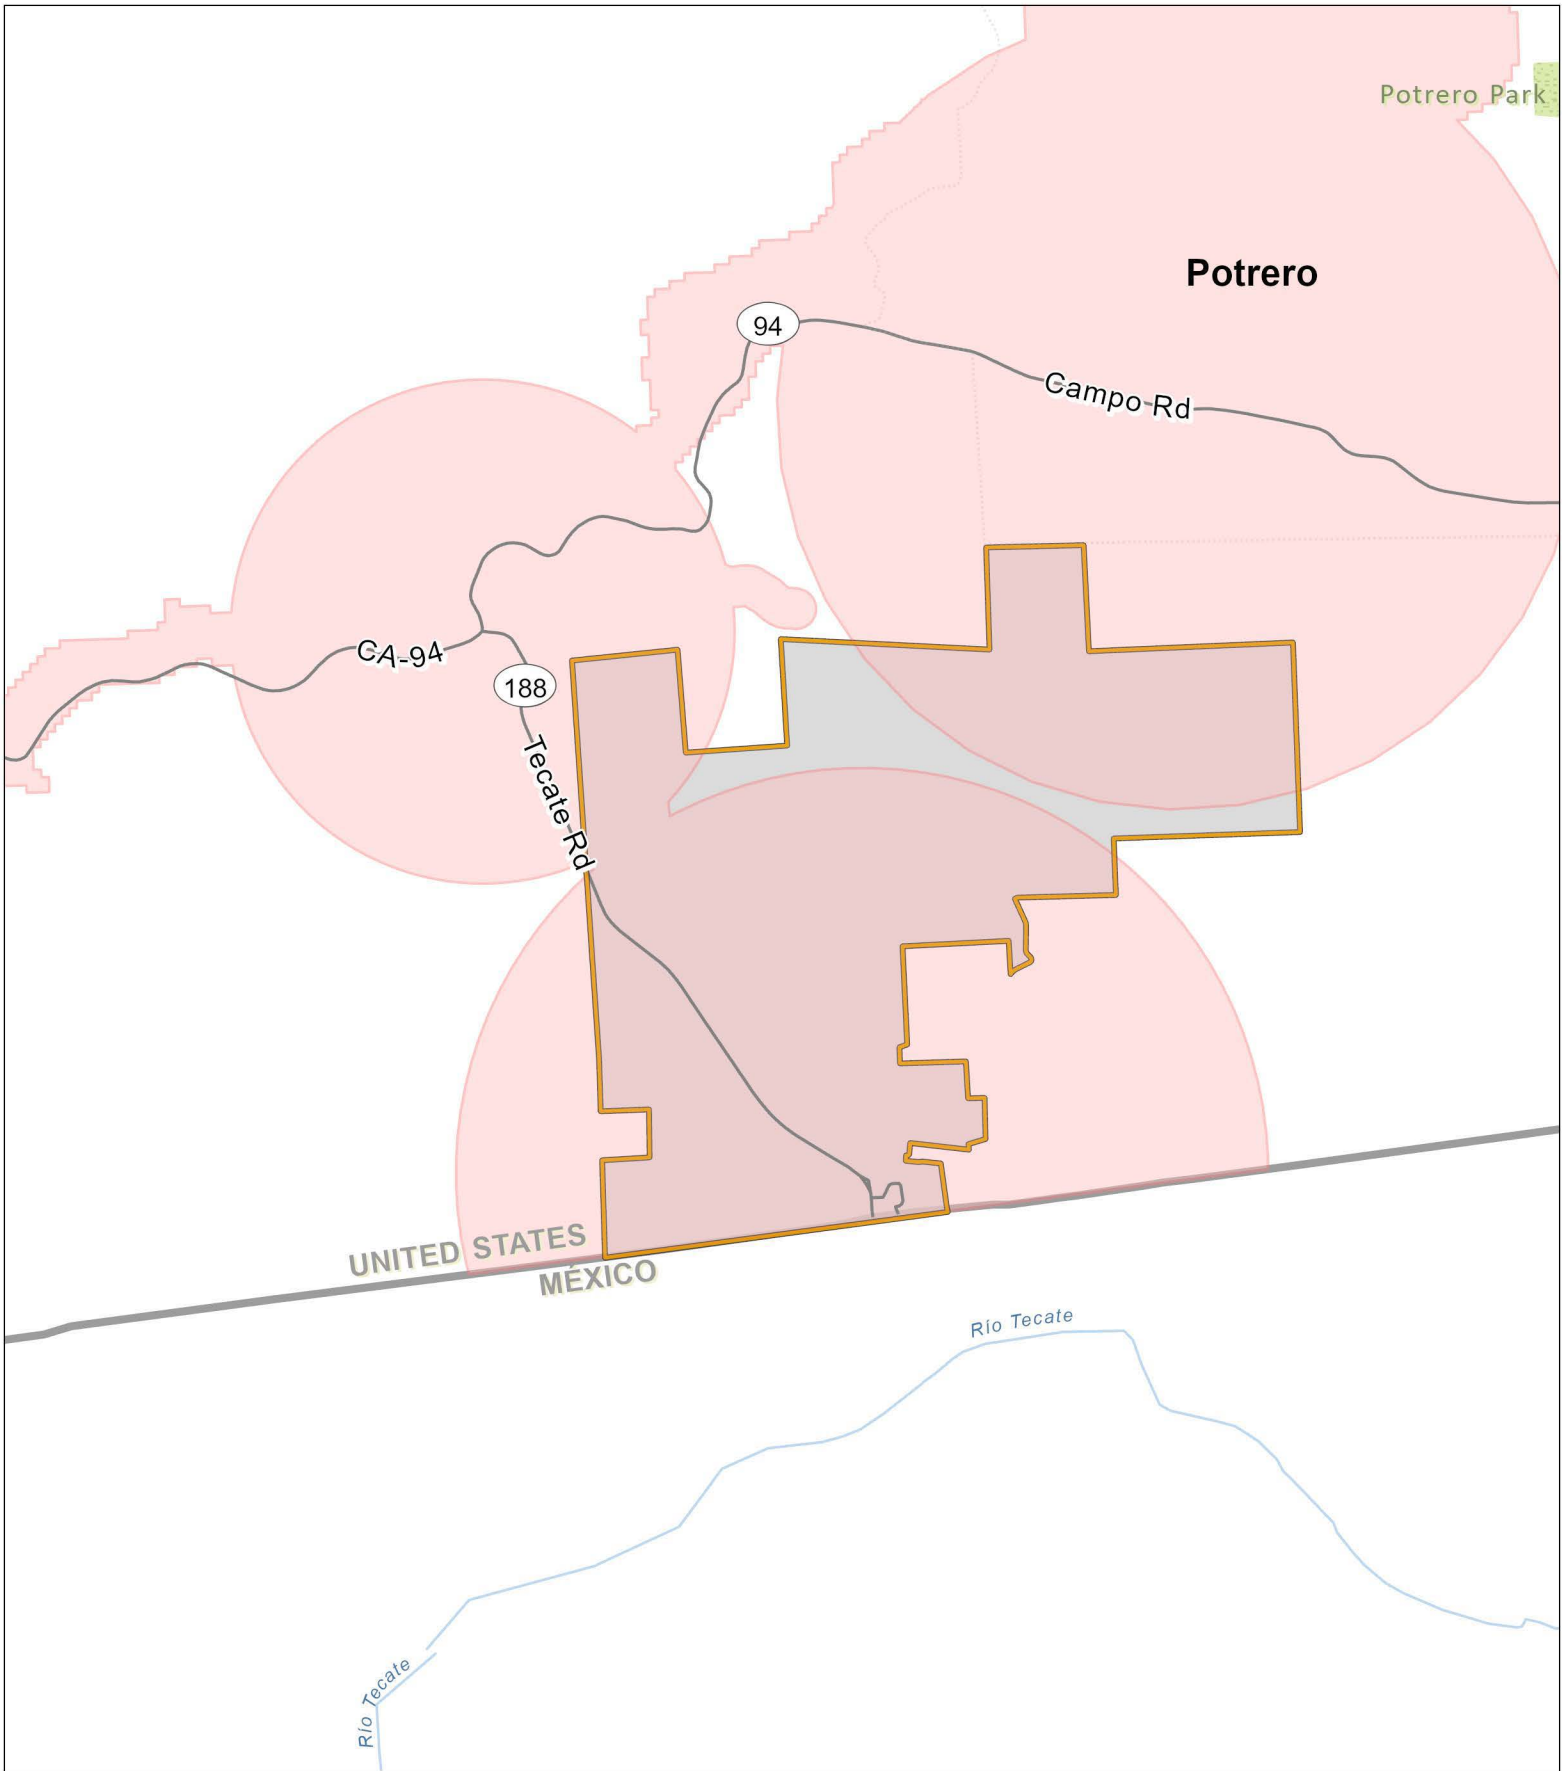

Asian Citrus Psyllid Program - Border Treatment
San Diego County Border with Mexico - San Diego, San Ysidro - San Diego County
Proclamation of an Emergency Program Map (2023-01) - Part 1

- Treatment Area
- Environmentally Sensitive Area: Treatment Mitigation in Place

Asian Citrus Psyllid Program - Border Treatment
 San Diego County Border with Mexico - Tecate - San Diego County
 Proclamation of an Emergency Program Map (2023-01) - Part 2

-  Treatment Area
-  Environmentally Sensitive Area: Treatment Mitigation in Place