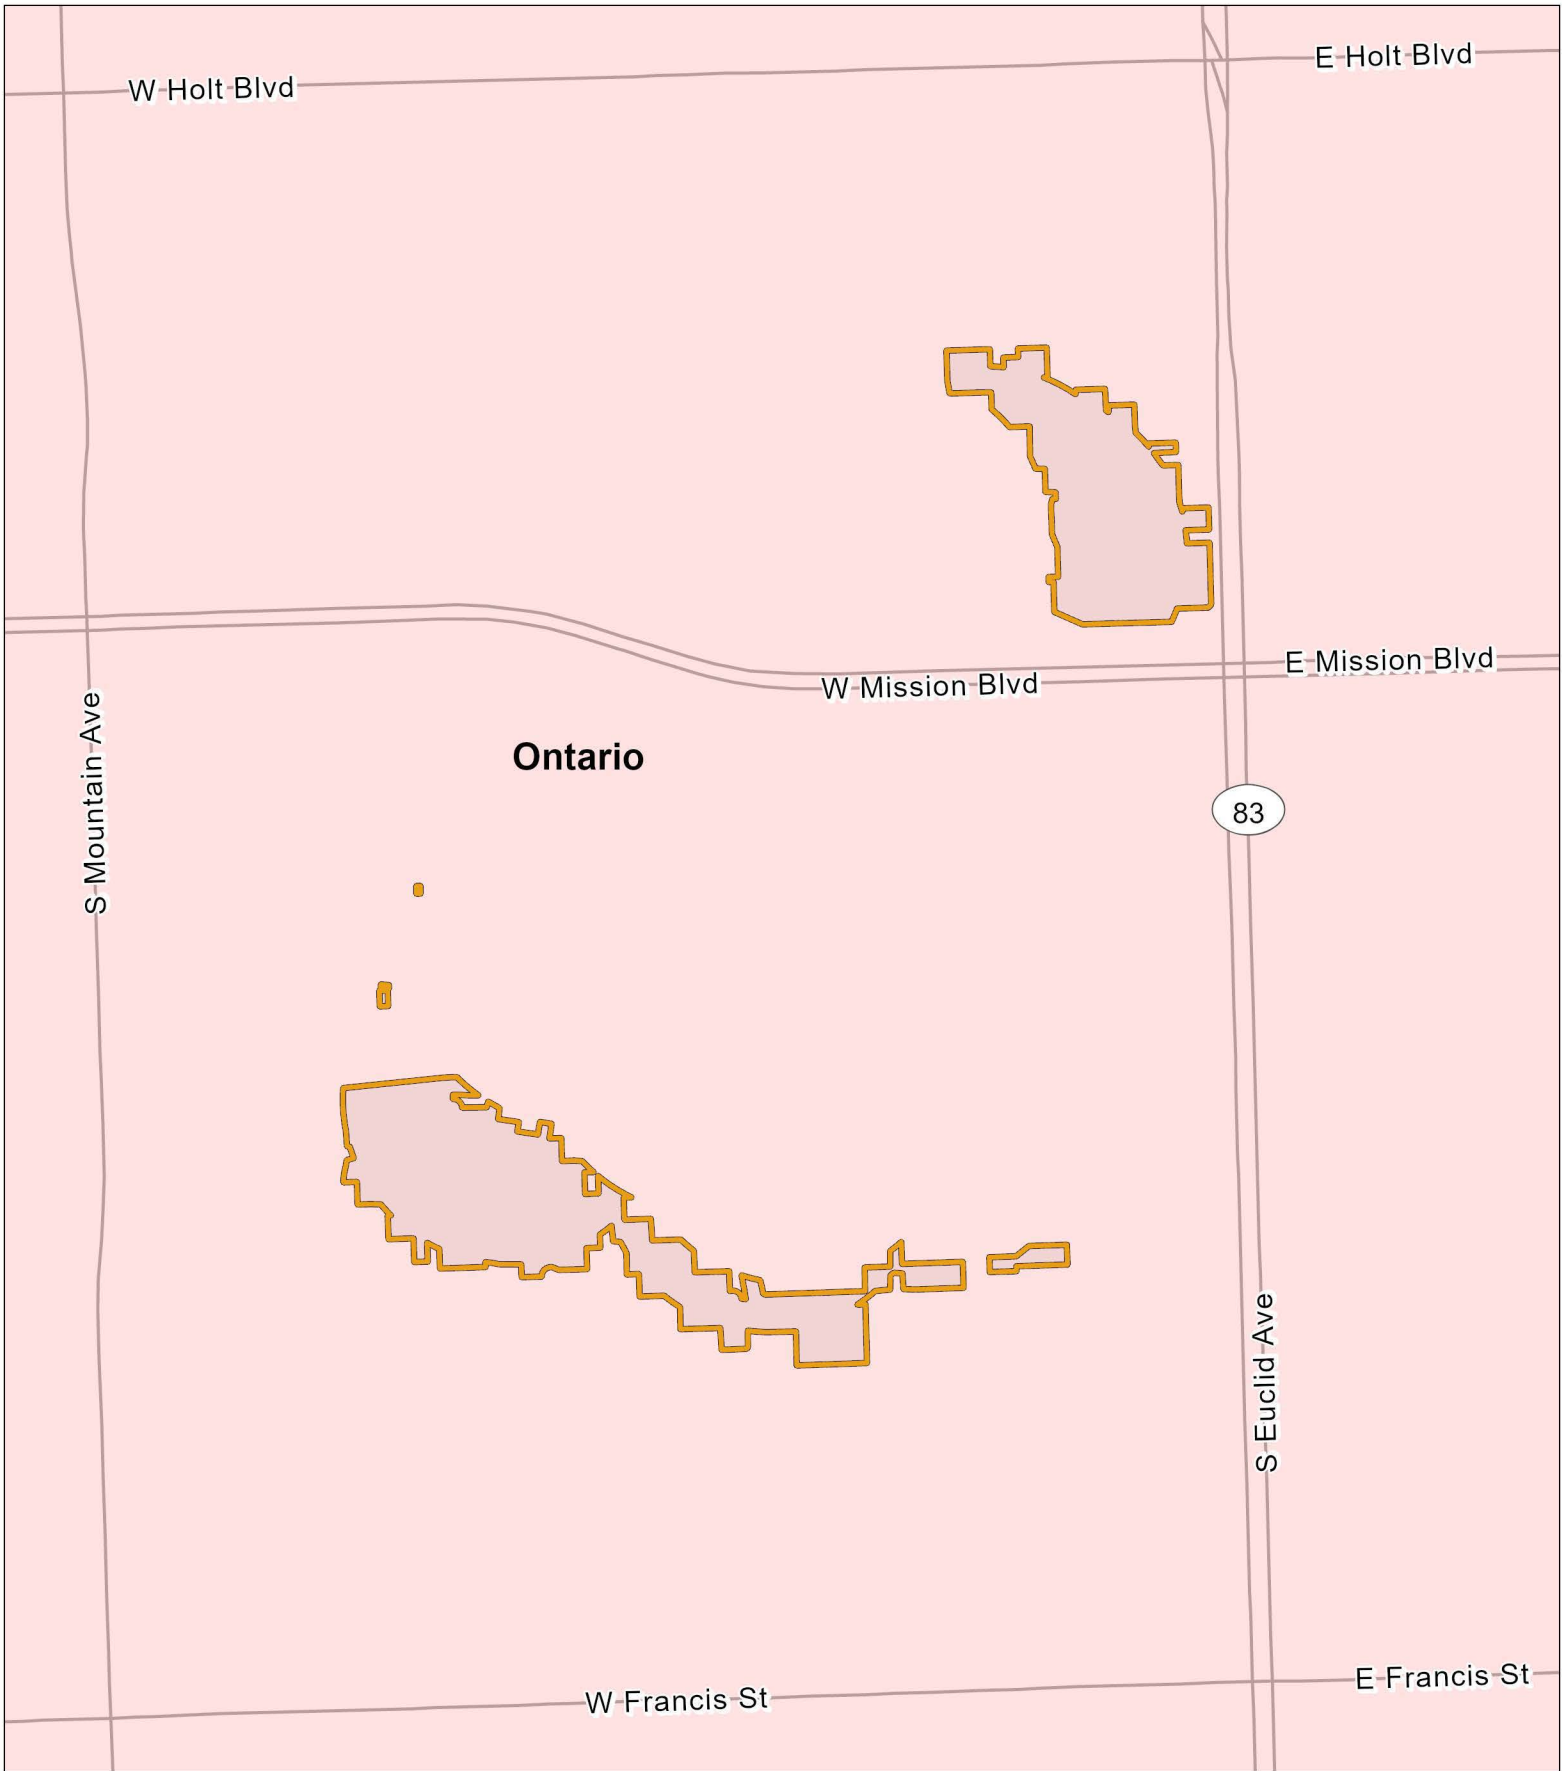

Huanglongbing / Asian Citrus Psyllid Program - Proclamation of an Emergency Program Map  
 Chino, Ontario - San Bernardino County (2023-14) - Part 1

-  Treatment Area
-  Environmentally Sensitive Area: Treatment Mitigation in Place

Huanglongbing / Asian Citrus Psyllid Program - Proclamation of an Emergency Program Map  
 Ontario - San Bernardino County (2023-14) - Part 2

-  Treatment Area
-  Environmentally Sensitive Area: Treatment Mitigation in Place