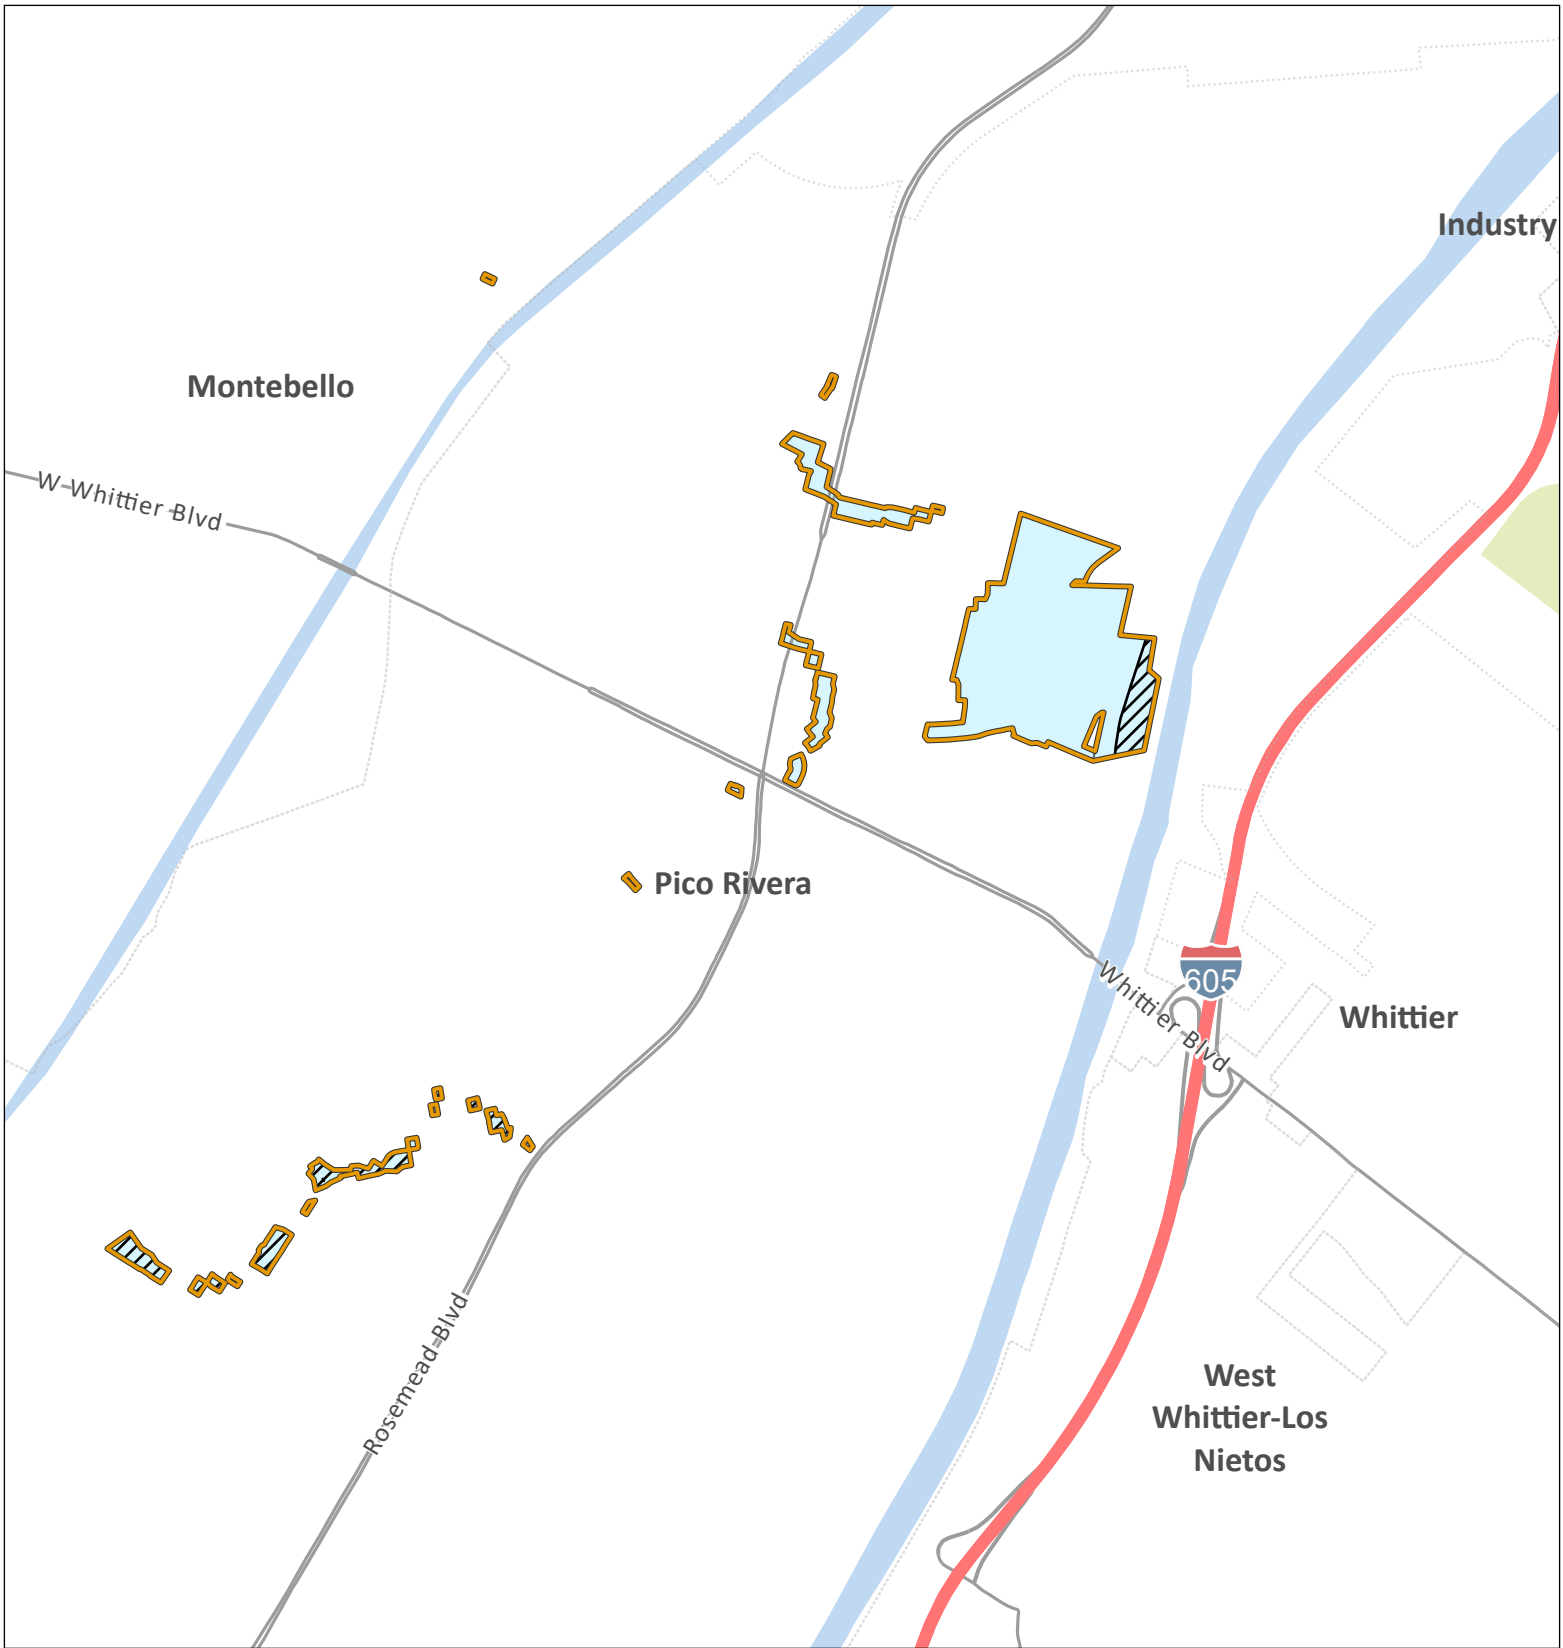

### Huanglongbing / Asian Citrus Psyllid Program - Proclamation of an Emergency Program Map Los Angeles County (2023-02) - Portion of Los Angeles - Part 1

 Treatment Area	 Duarte	 Monrovia
 Environmental Sensitive Area: Treatment Mitigation in Place	 Irwindale	 South Monrovia Island
	 Mayflower Village	

## Huanglongbing / Asian Citrus Psyllid Program - Proclamation of an Emergency Program Map Los Angeles County (2023-02) - Portion of Los Angeles - Part 2

-  Treatment Area
-  Environmental Sensitive Area: Treatment Mitigation in Place
-  El Monte
-  Rosemead

0 0.25 0.5 Mi.

Huanglongbing / Asian Citrus Psyllid Program - Proclamation of an Emergency Program Map  
 Los Angeles County (2023-02) - Portion of Los Angeles - Part 3

-  Treatment Area
  -  Environmental Sensitive Area: Treatment Mitigation in Place
  -  Montebello
  -  Pico Rivera
- City or Census-Designated Place Within Treatment Area