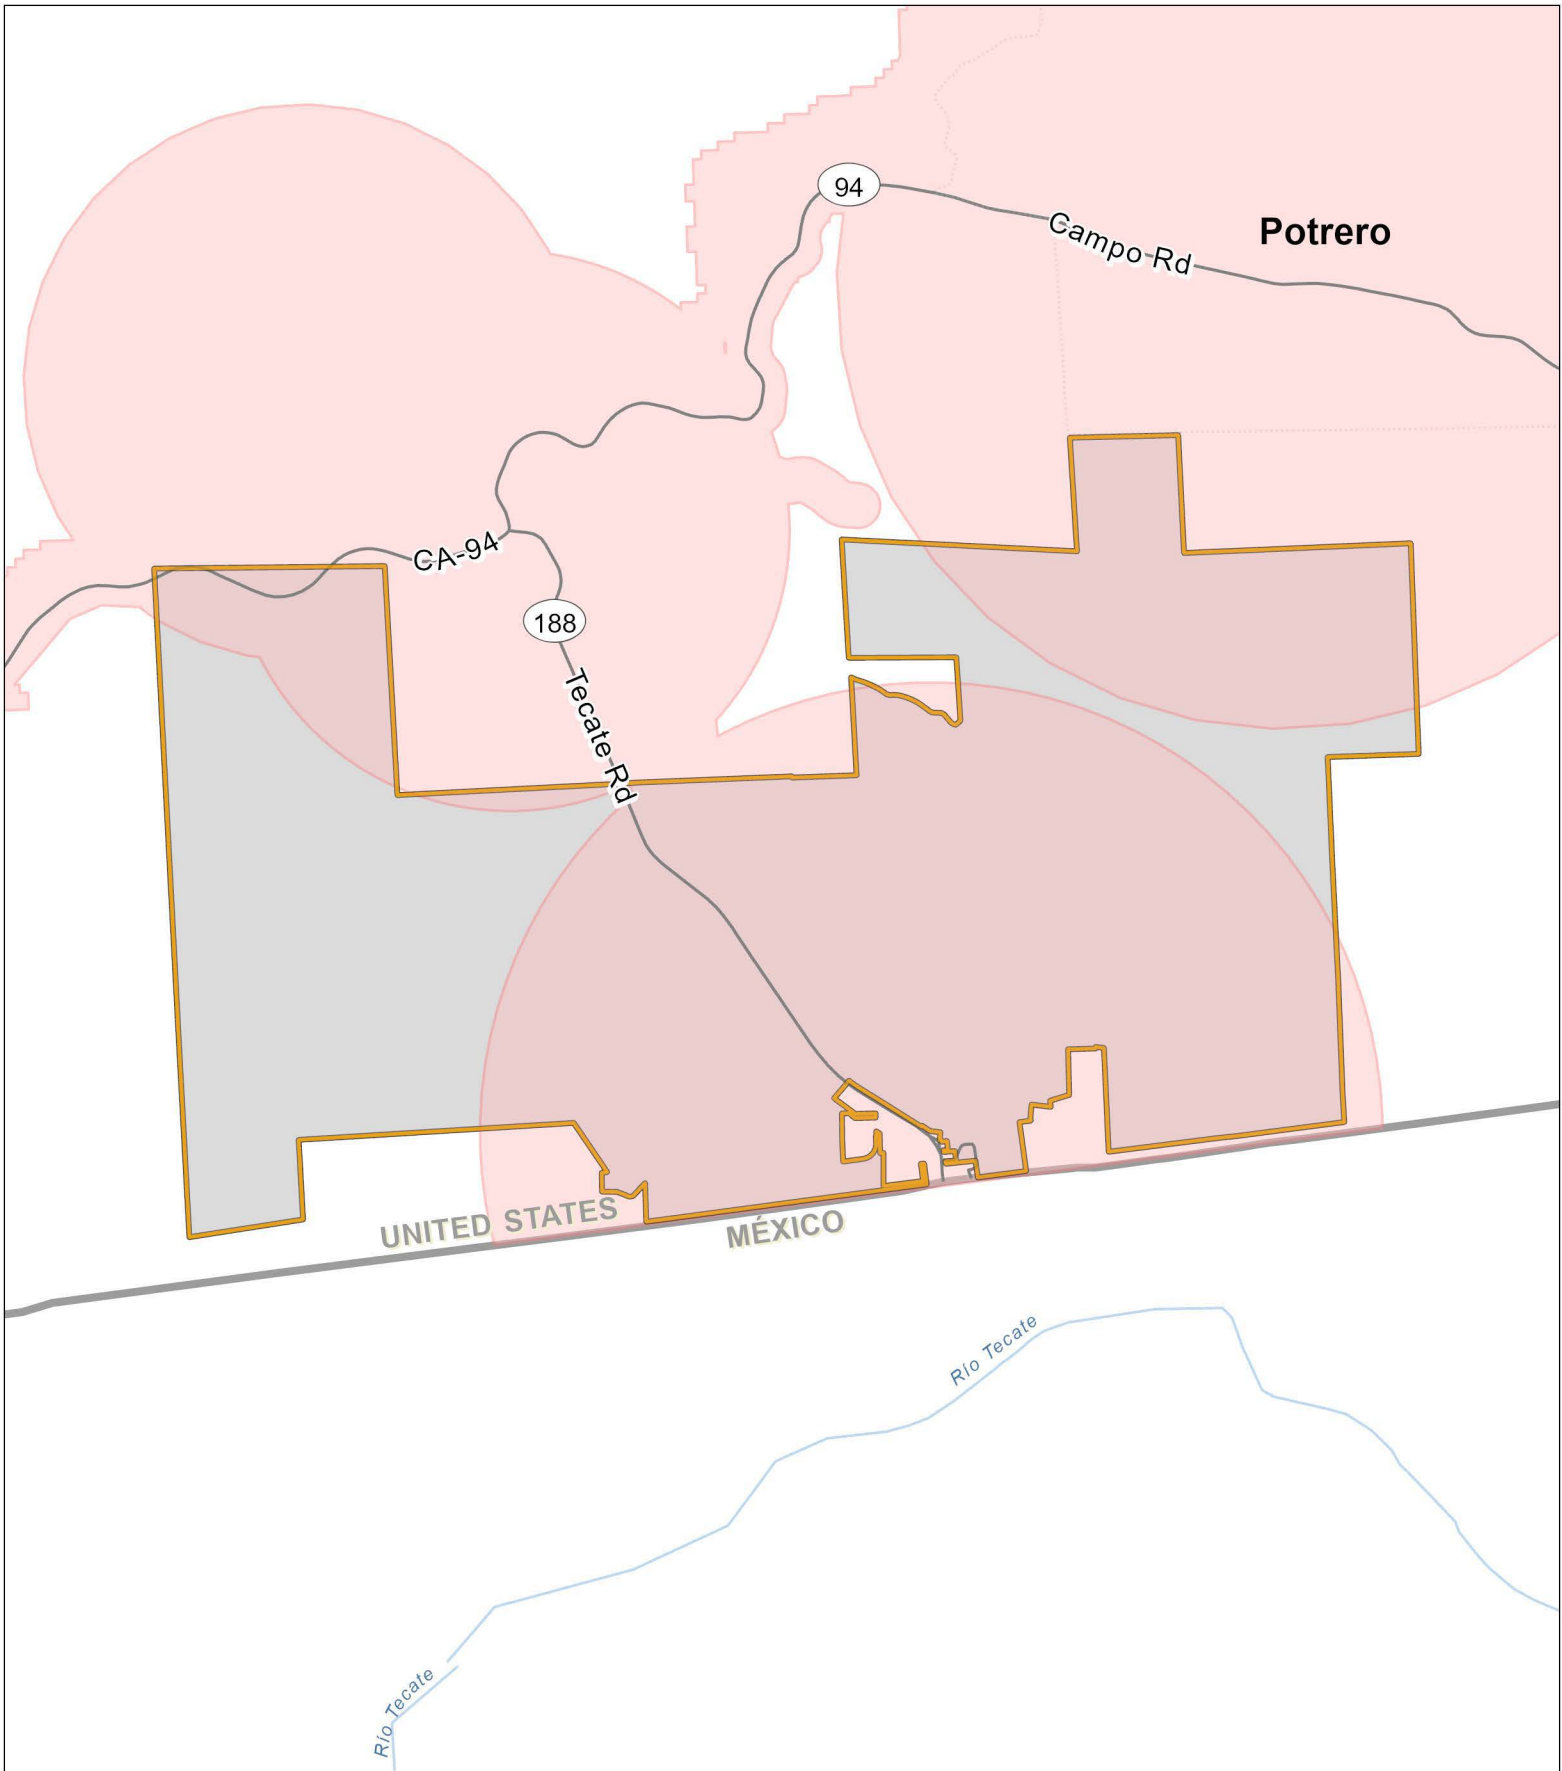

**Asian Citrus Psyllid Program - Border Treatment**  
**San Diego County Border with Mexico - Imperial Beach, San Diego - San Diego County**  
**Proclamation of an Emergency Program Map (2022-01) - Part 1**

- Treatment Area
- Environmentally Sensitive Area: Treatment Mitigation in Place

0      0.5      1  
 Miles

**Asian Citrus Psyllid Program - Border Treatment**  
**San Diego County Border with Mexico - San Diego - San Diego County**  
 Proclamation of an Emergency Program Map (2022-01) - Part 2

- Treatment Area
- Environmentally Sensitive Area: Treatment Mitigation in Place

Asian Citrus Psyllid Program - Border Treatment  
 San Diego County Border with Mexico - Tecate - San Diego County  
 Proclamation of an Emergency Program Map (2022-01) - Part 3

-  Treatment Area
-  Environmentally Sensitive Area: Treatment Mitigation in Place