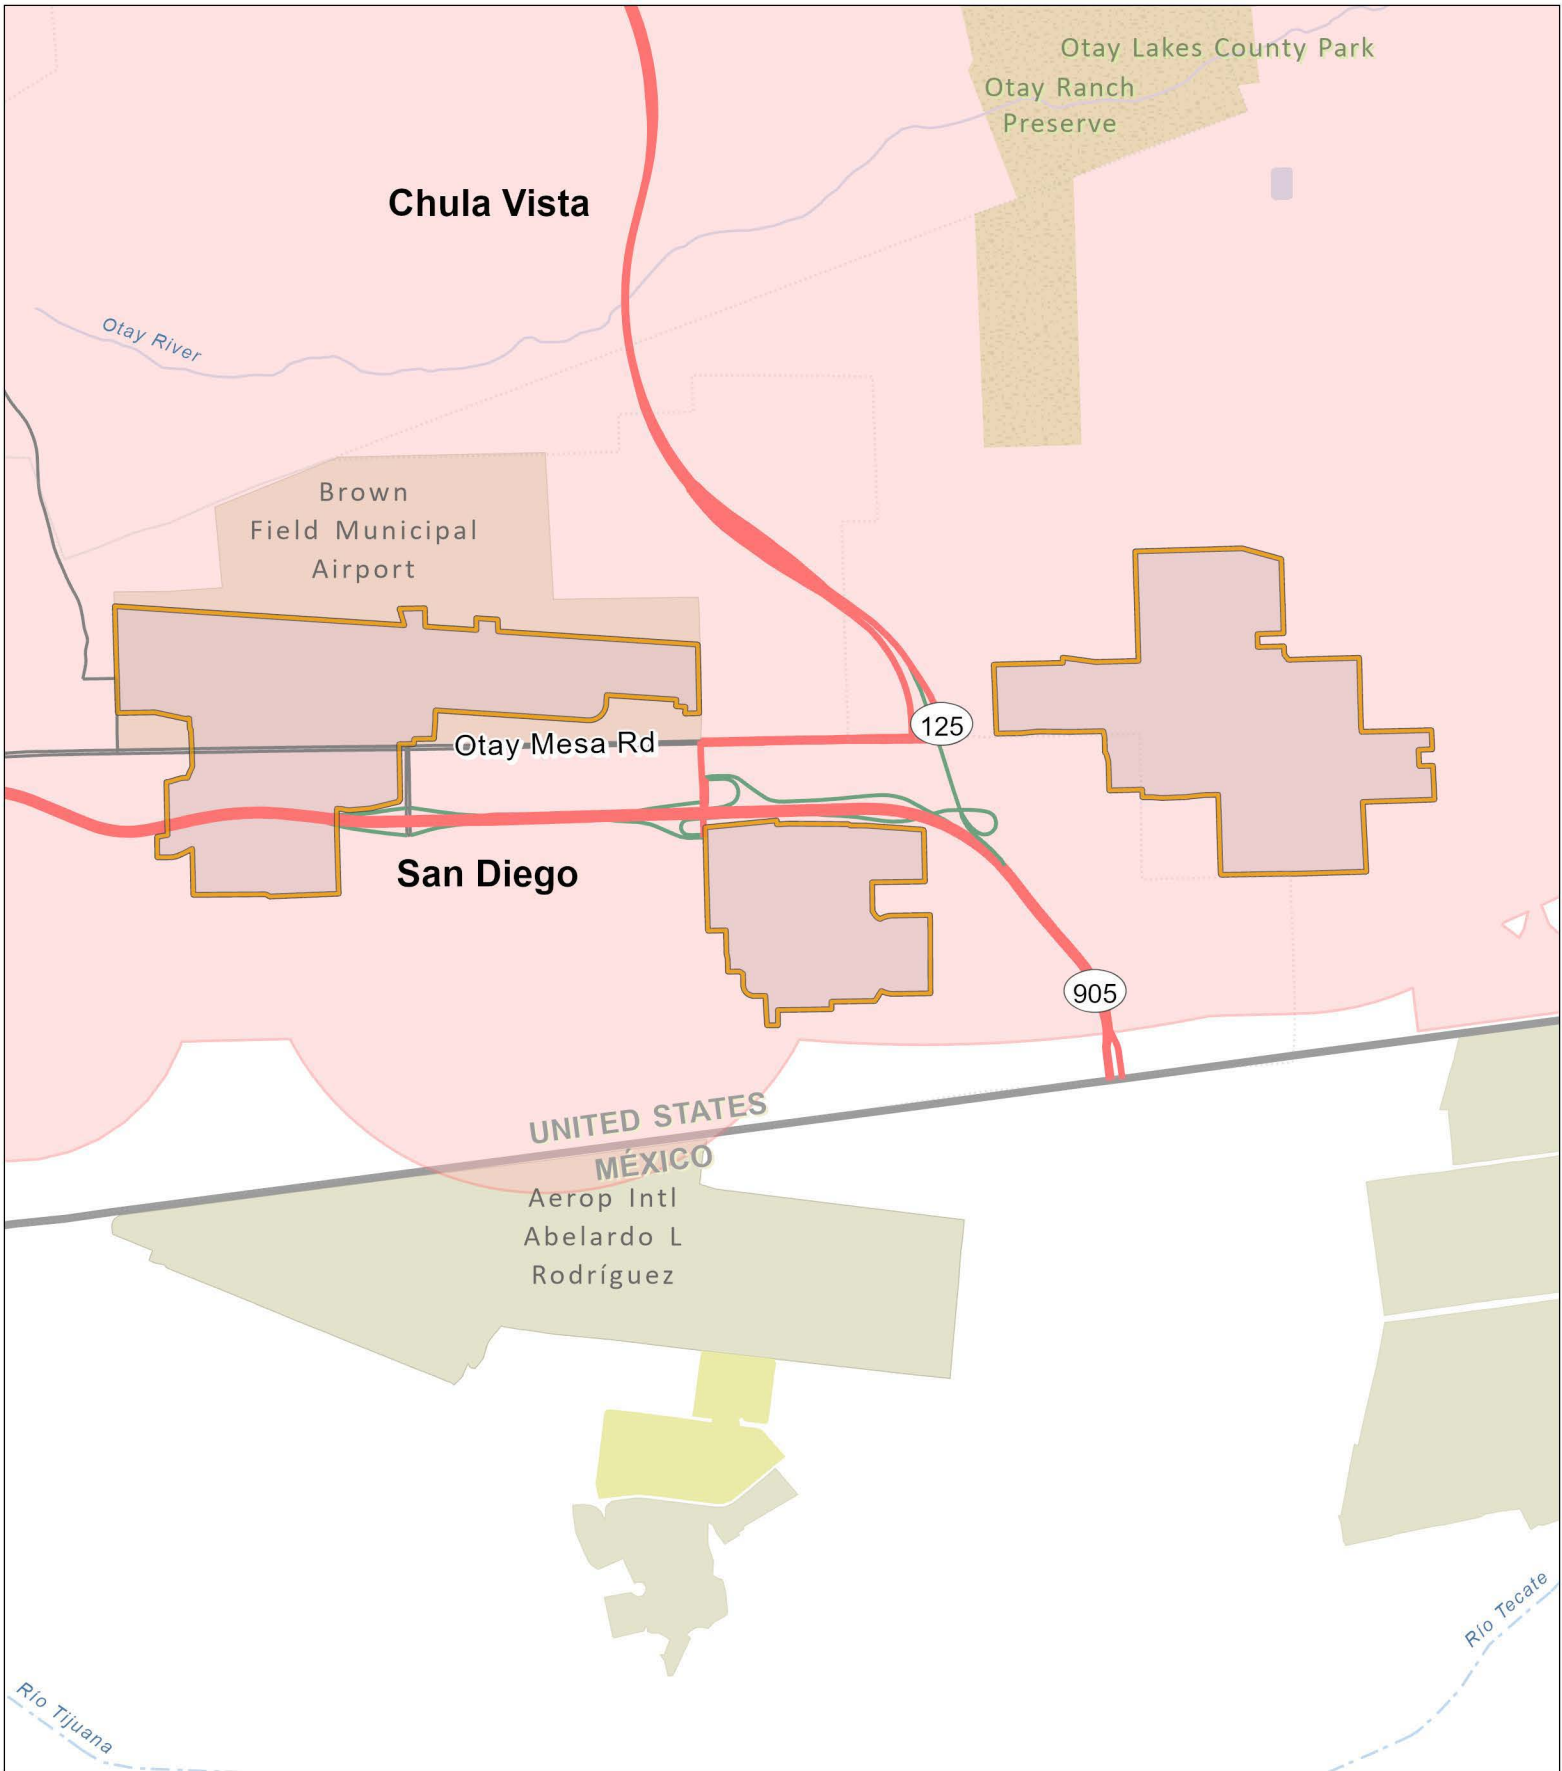

**Asian Citrus Psyllid Program - Border Treatment**  
**San Diego County Border with Mexico - Imperial Beach, San Diego - San Diego County**  
**Proclamation of an Emergency Program Map (2022-01) - Part 1**

- Treatment Area
- Environmentally Sensitive Area: Treatment Mitigation in Place

0      0.5      1  
 Miles

**Asian Citrus Psyllid Program - Border Treatment**  
**San Diego County Border with Mexico - San Diego - San Diego County**  
 Proclamation of an Emergency Program Map (2022-01) - Part 2

- Treatment Area
- Environmentally Sensitive Area: Treatment Mitigation in Place

Asian Citrus Psyllid Program - Border Treatment  
 San Diego County Border with Mexico - Tecate - San Diego County  
 Proclamation of an Emergency Program Map (2022-01) - Part 3

-  Treatment Area
-  Environmentally Sensitive Area: Treatment Mitigation in Place