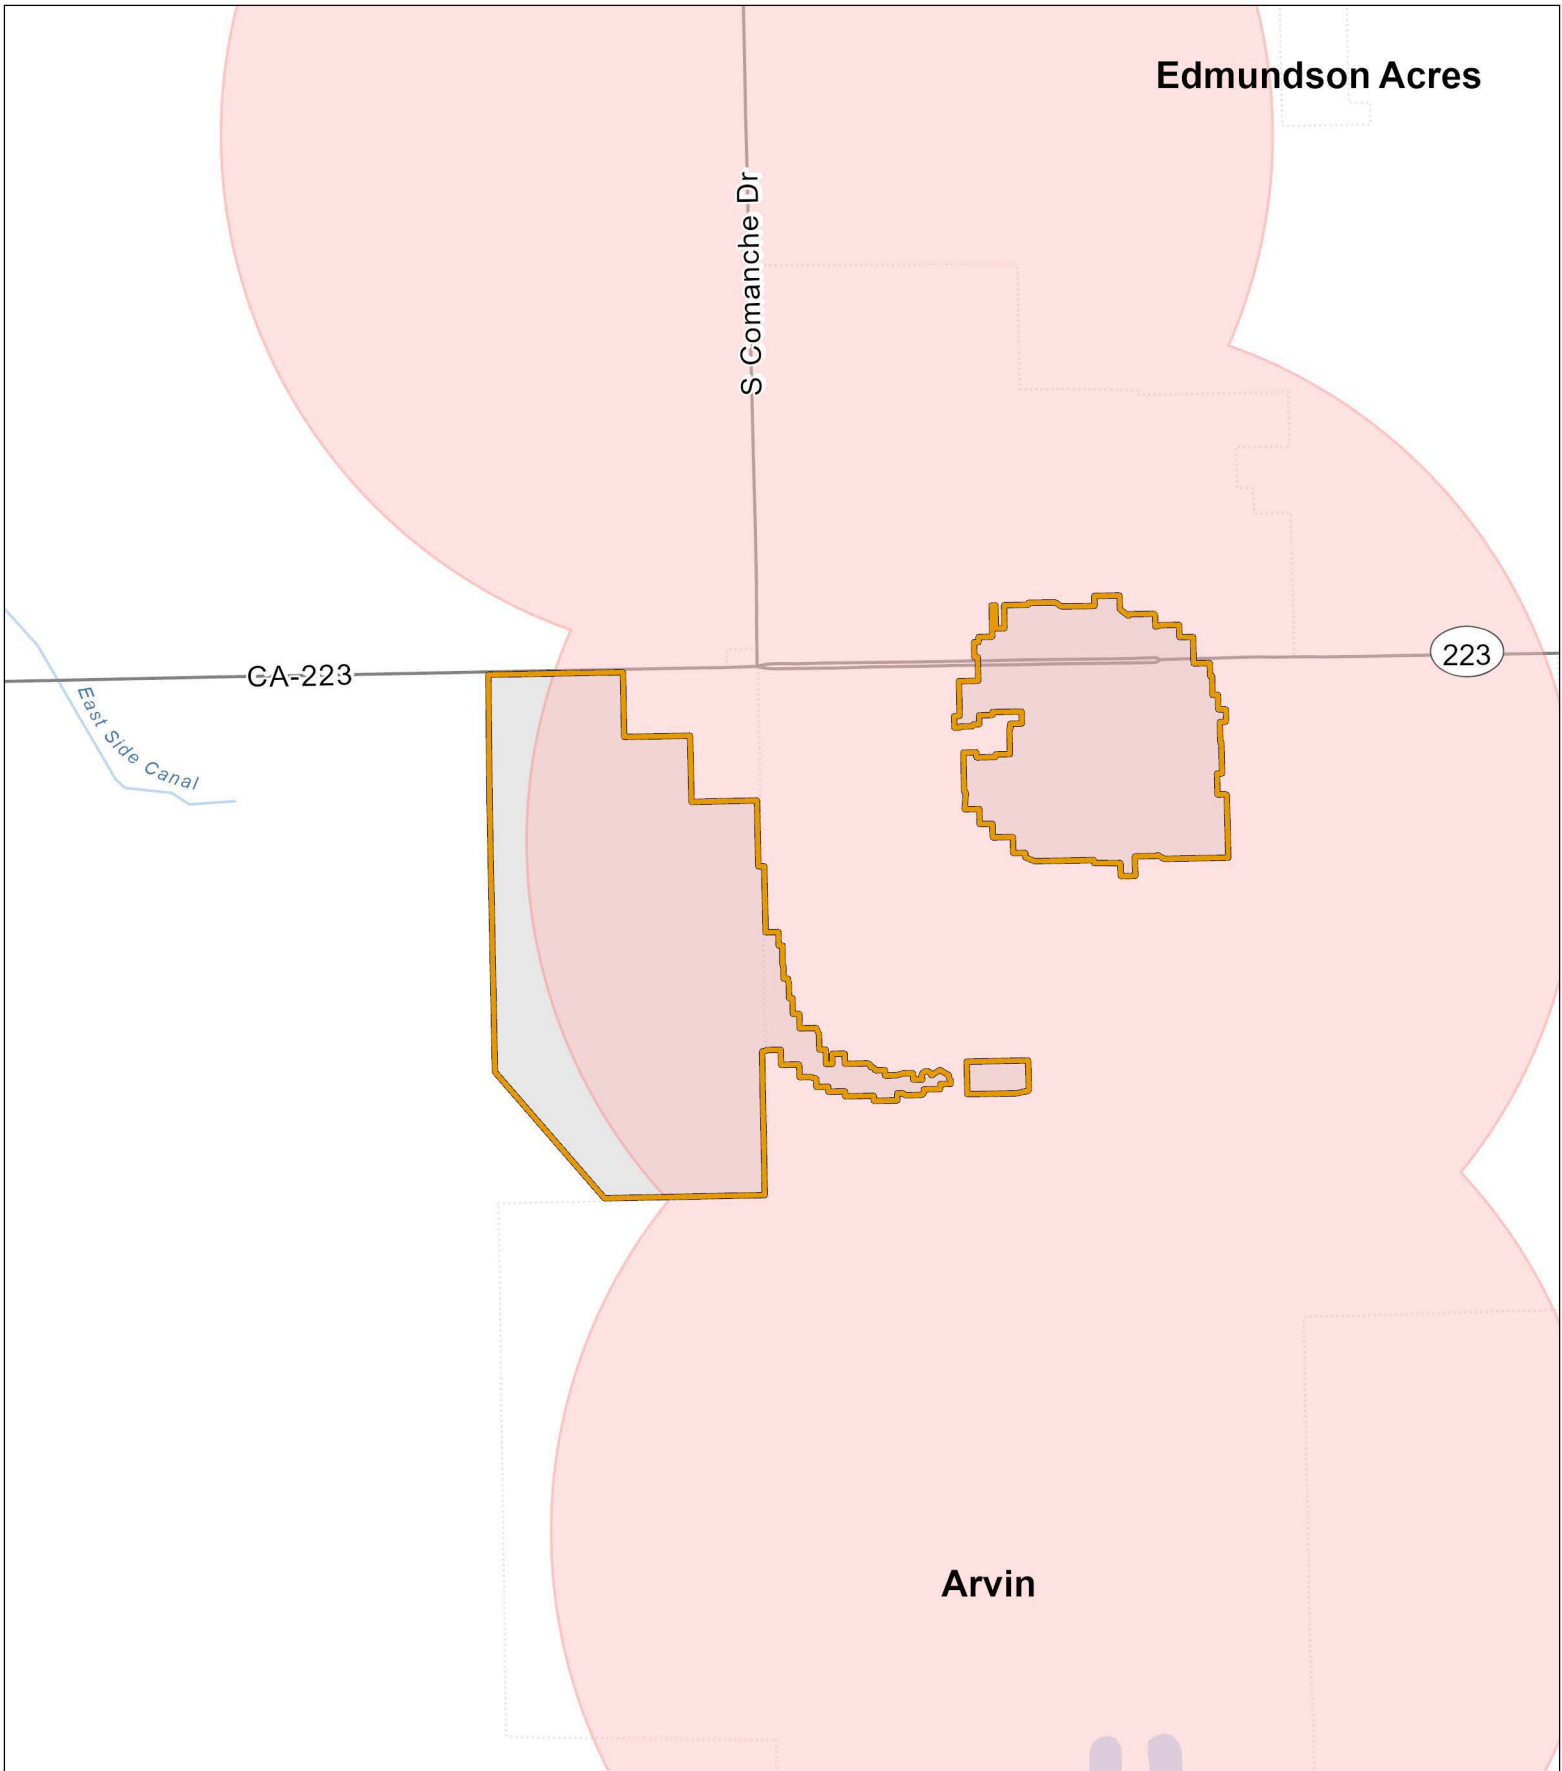

Asian Citrus Psyllid Program - Proclamation of an Emergency Program Map
 Dustin Acres, Taft - Kern County (2022-11) - Part 1

-  Treatment Area
-  Environmentally Sensitive Area: Treatment Mitigation in Place

0 0.5 Miles

Asian Citrus Psyllid Program - Proclamation of an Emergency Program Map
 Taft Heights, Taft - Kern County (2022-11) - Part 2

-  Treatment Area
-  Environmentally Sensitive Area: Treatment Mitigation in Place

Asian Citrus Psyllid Program - Proclamation of an Emergency Program Map
 Arvin - Kern County (2022-11) - Part 3

-  Treatment Area
-  Environmentally Sensitive Area: Treatment Mitigation in Place

0 0.5 Miles

Asian Citrus Psyllid Program - Proclamation of an Emergency Program Map
 Bakersfield, Mettler - Kern County (2022-11) - Part 4

-  Treatment Area
-  Environmentally Sensitive Area: Treatment Mitigation in Place