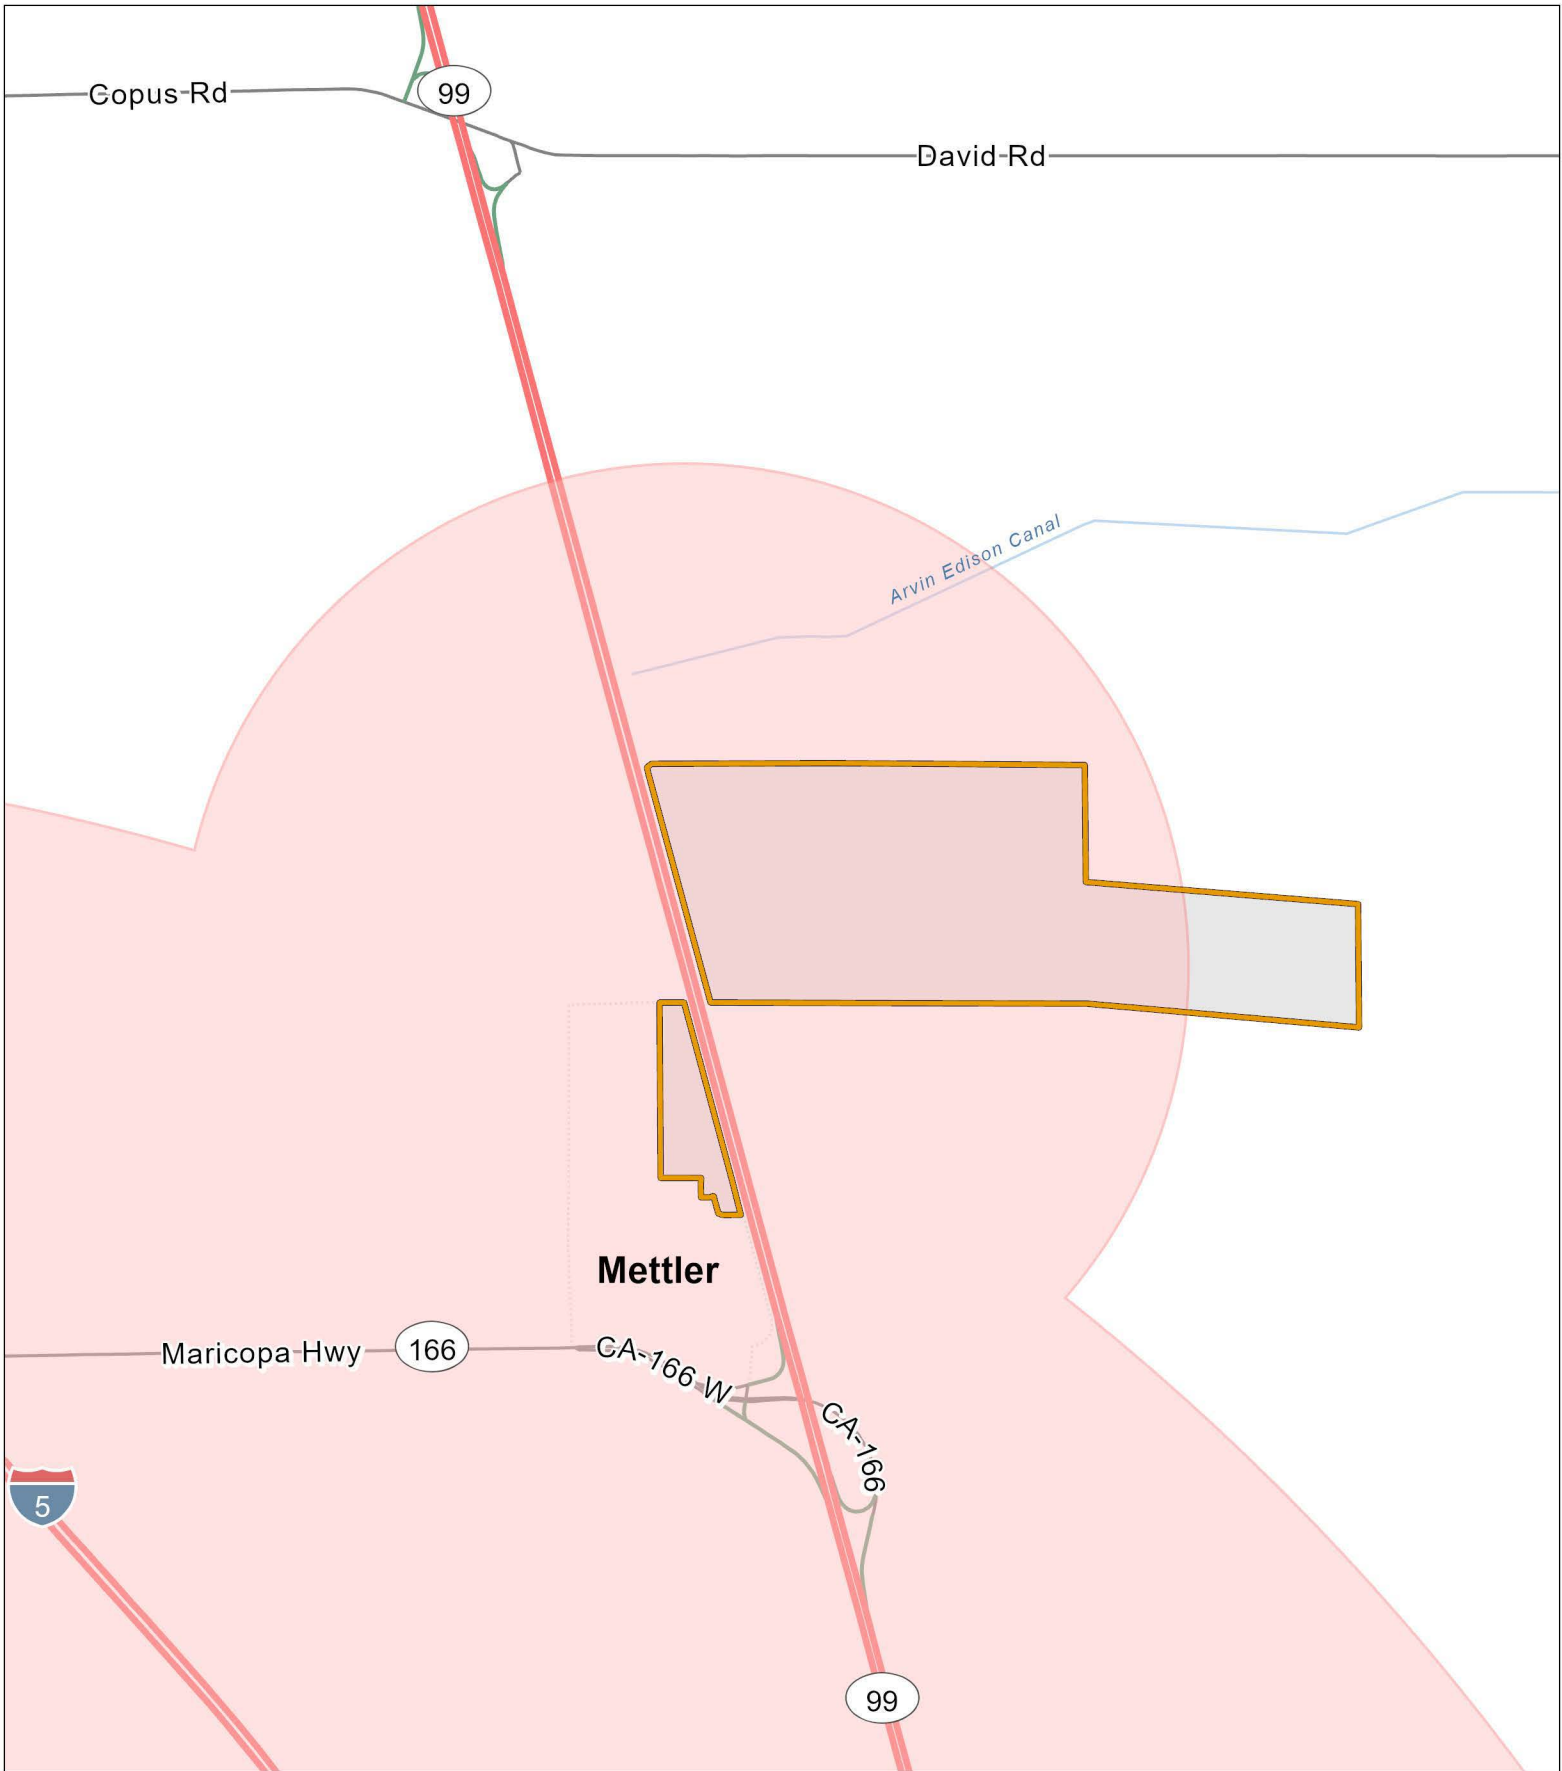

Asian Citrus Psyllid Program - Proclamation of an Emergency Program Map
 Dustin Acres, Taft - Kern County (2022-11) - Part 1

-  Treatment Area
-  Environmentally Sensitive Area: Treatment Mitigation in Place

0 0.5 Miles

Asian Citrus Psyllid Program - Proclamation of an Emergency Program Map
 Taft Heights, Taft - Kern County (2022-11) - Part 2

-  Treatment Area
-  Environmentally Sensitive Area: Treatment Mitigation in Place

Asian Citrus Psyllid Program - Proclamation of an Emergency Program Map
 Arvin - Kern County (2022-11) - Part 3

-  Treatment Area
-  Environmentally Sensitive Area: Treatment Mitigation in Place

0 0.5 Miles

Asian Citrus Psyllid Program - Proclamation of an Emergency Program Map
 Bakersfield, Mettler - Kern County (2022-11) - Part 4

-  Treatment Area
-  Environmentally Sensitive Area: Treatment Mitigation in Place