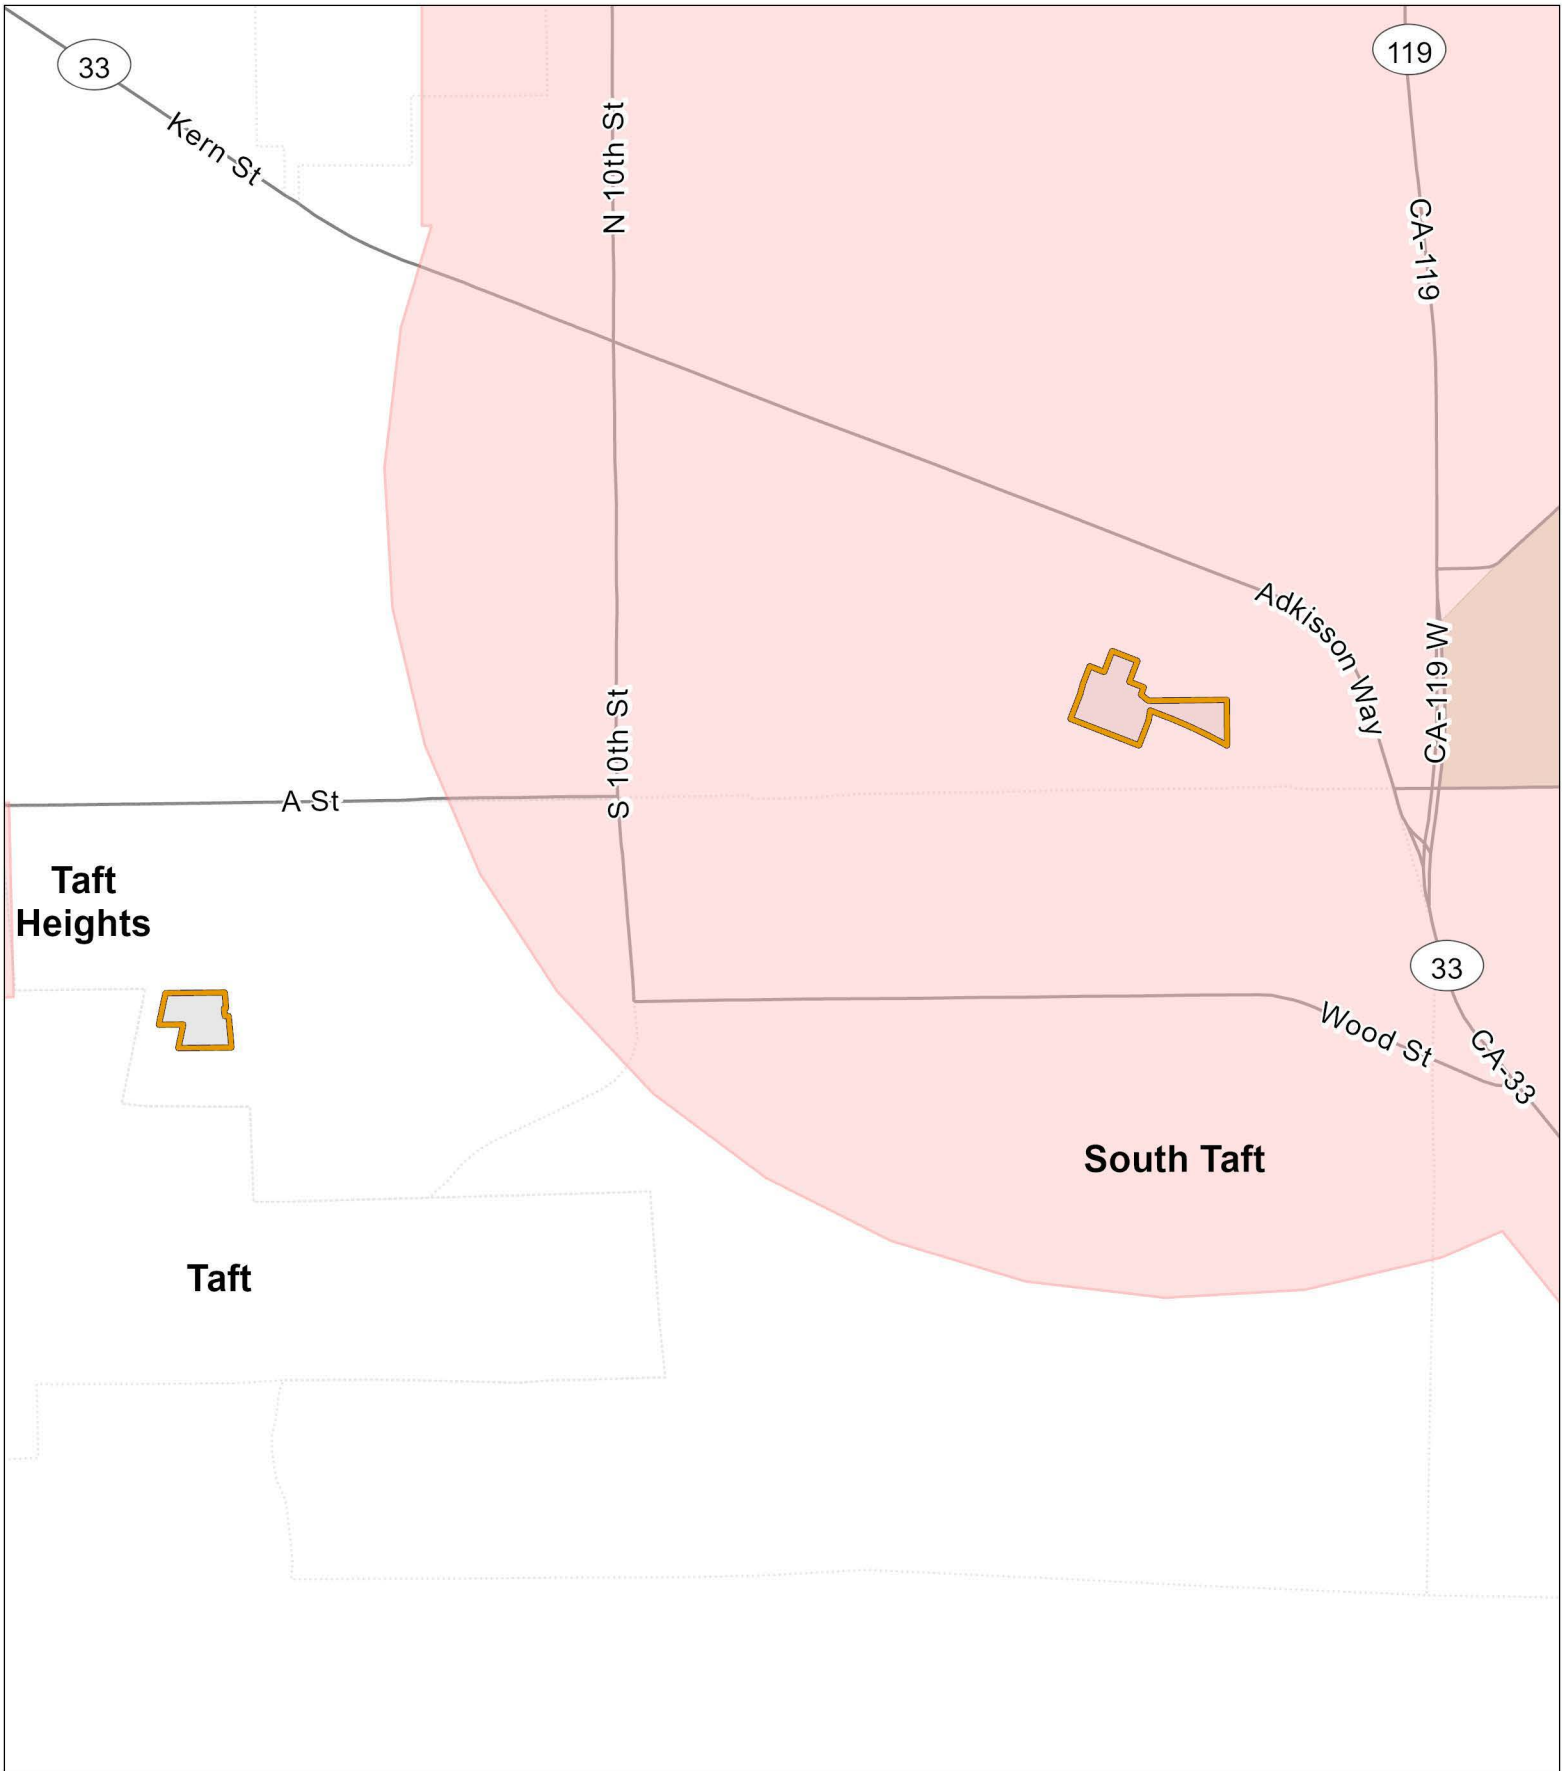

Asian Citrus Psyllid Program - Proclamation of an Emergency Program Map
 Dustin Acres, Taft - Kern County (2022-11) - Part 1

-  Treatment Area
-  Environmentally Sensitive Area: Treatment Mitigation in Place

0 0.5 Miles

Asian Citrus Psyllid Program - Proclamation of an Emergency Program Map
 Taft Heights, Taft - Kern County (2022-11) - Part 2

-  Treatment Area
-  Environmentally Sensitive Area: Treatment Mitigation in Place

Asian Citrus Psyllid Program - Proclamation of an Emergency Program Map
 Arvin - Kern County (2022-11) - Part 3

-  Treatment Area
-  Environmentally Sensitive Area: Treatment Mitigation in Place

0 0.5 Miles

Asian Citrus Psyllid Program - Proclamation of an Emergency Program Map
 Bakersfield, Mettler - Kern County (2022-11) - Part 4

-  Treatment Area
-  Environmentally Sensitive Area: Treatment Mitigation in Place