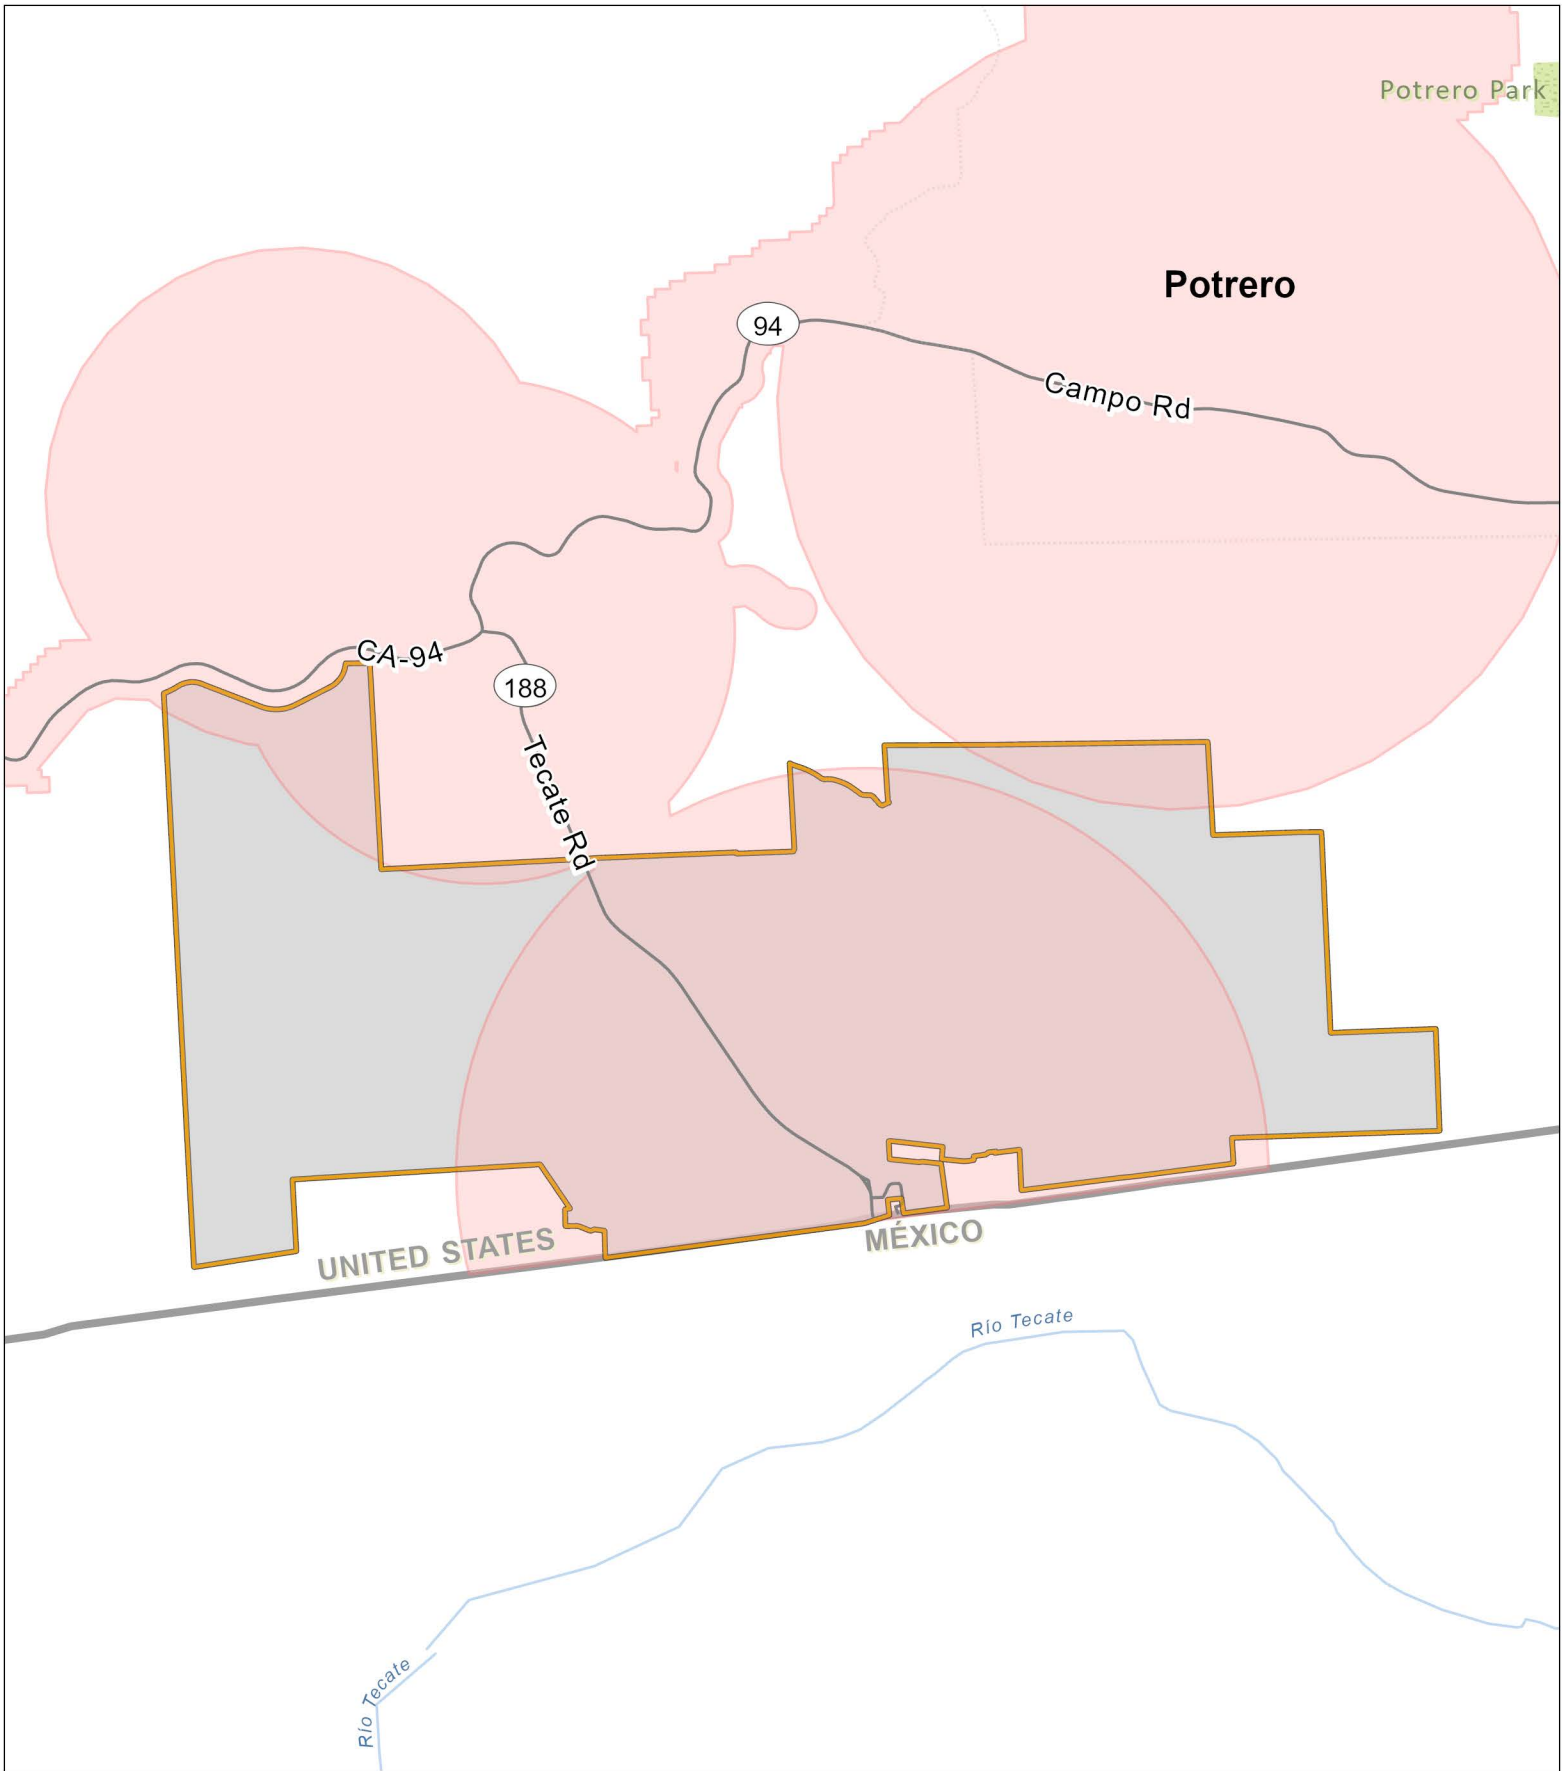

Asian Citrus Psyllid Program - Border Treatment
San Diego County Border with Mexico - San Diego - San Diego County
 Proclamation of an Emergency Program Map (2022-02) - Part 1

- Treatment Area
- Environmentally Sensitive Area: Treatment Mitigation in Place

Asian Citrus Psyllid Program - Border Treatment
San Diego County Border with Mexico - San Diego - San Diego County
Proclamation of an Emergency Program Map (2022-02) - Part 2

- Treatment Area
- Environmentally Sensitive Area: Treatment Mitigation in Place

Asian Citrus Psyllid Program - Border Treatment
 San Diego County Border with Mexico - Tecate - San Diego County
 Proclamation of an Emergency Program Map (2022-02) - Part 3

-  Treatment Area
-  Environmentally Sensitive Area: Treatment Mitigation in Place