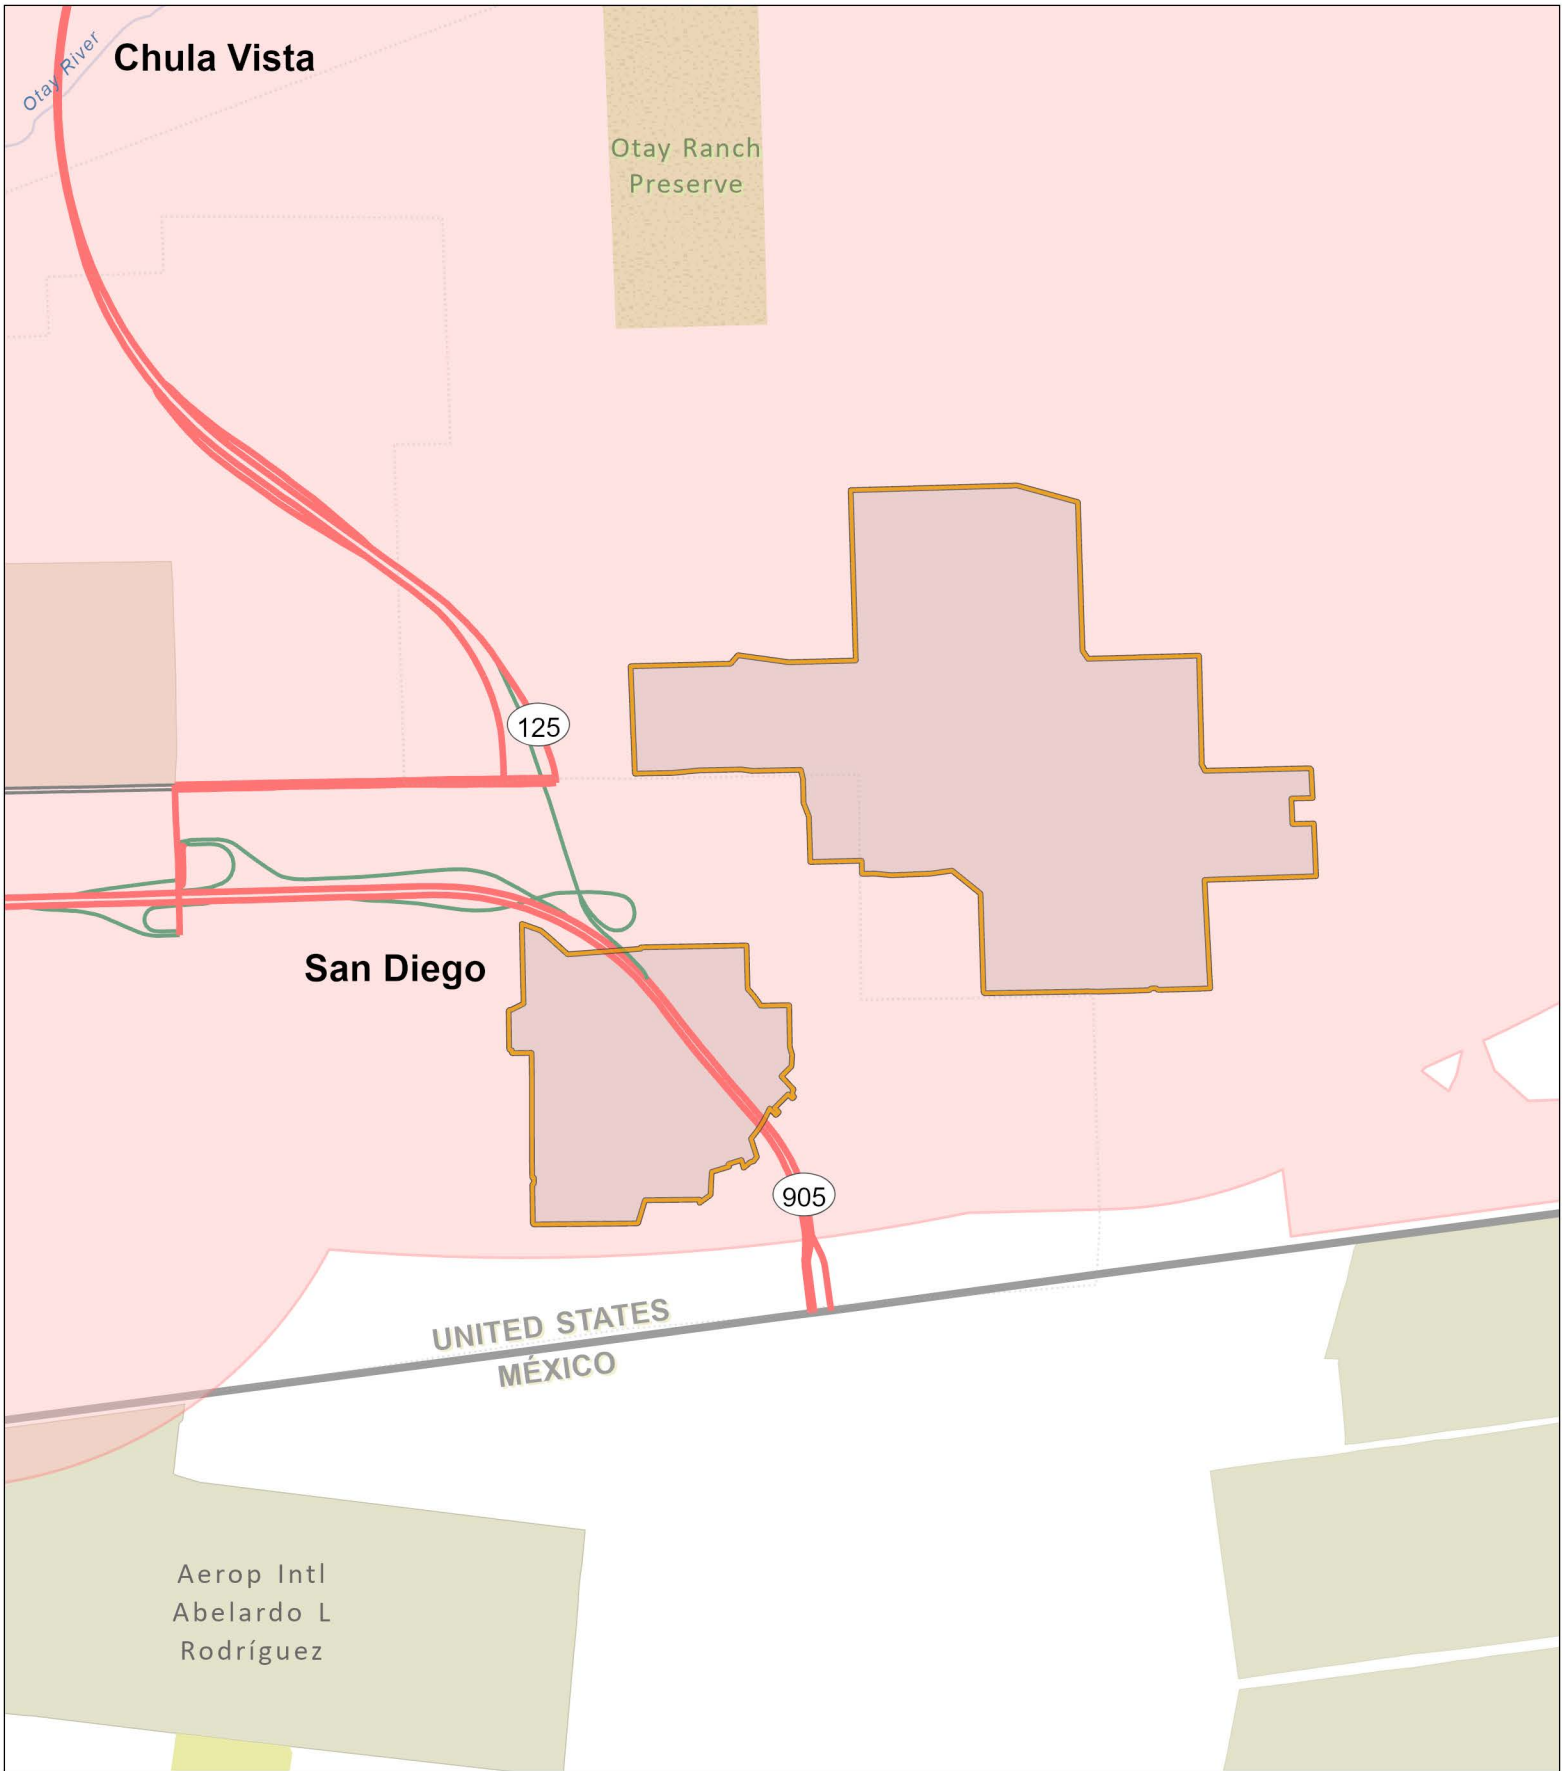

Asian Citrus Psyllid Program - Border Treatment
San Diego County Border with Mexico - San Diego - San Diego County
 Proclamation of an Emergency Program Map (2022-02) - Part 1

- Treatment Area
- Environmentally Sensitive Area: Treatment Mitigation in Place

Asian Citrus Psyllid Program - Border Treatment
San Diego County Border with Mexico - San Diego - San Diego County
Proclamation of an Emergency Program Map (2022-02) - Part 2

- Treatment Area
- Environmentally Sensitive Area: Treatment Mitigation in Place

Asian Citrus Psyllid Program - Border Treatment
 San Diego County Border with Mexico - Tecate - San Diego County
 Proclamation of an Emergency Program Map (2022-02) - Part 3

-  Treatment Area
-  Environmentally Sensitive Area: Treatment Mitigation in Place