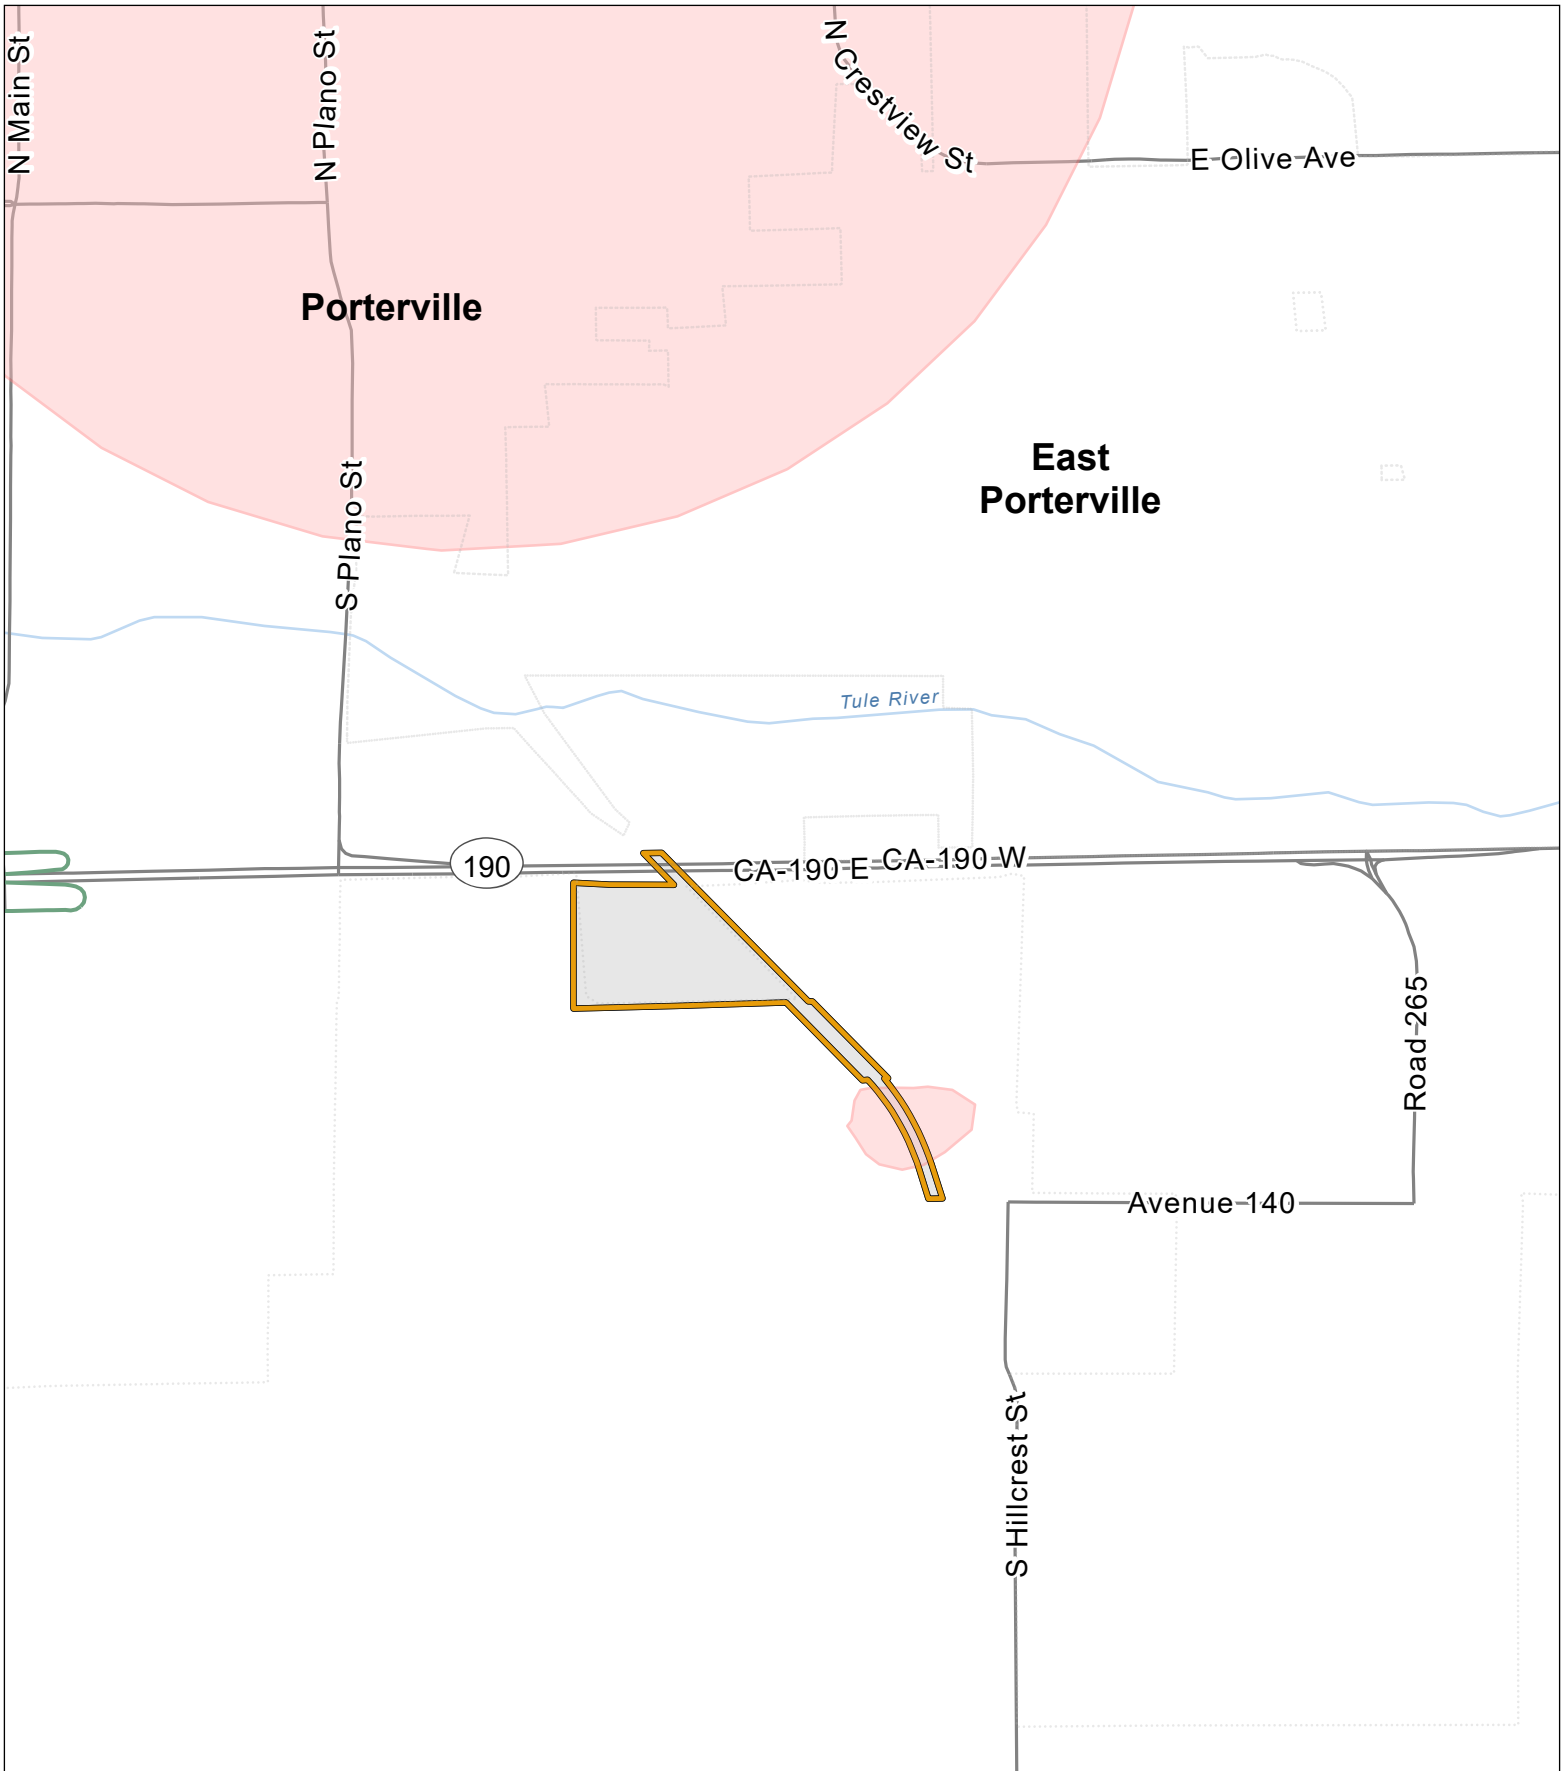

### Huanglongbing / Asian Citrus Psyllid Program - Proclamation of an Emergency Program Map Tulare - Tulare County (2022-07) - Part 1

-  Treatment Area
-  Environmentally Sensitive Area: Treatment Mitigation in Place

Huanglongbing / Asian Citrus Psyllid Program - Proclamation of an Emergency Program Map  
 Porterville - Tulare County (2022-07) - Part 2

-  Treatment Area
-  Environmentally Sensitive Area: Treatment Mitigation in Place