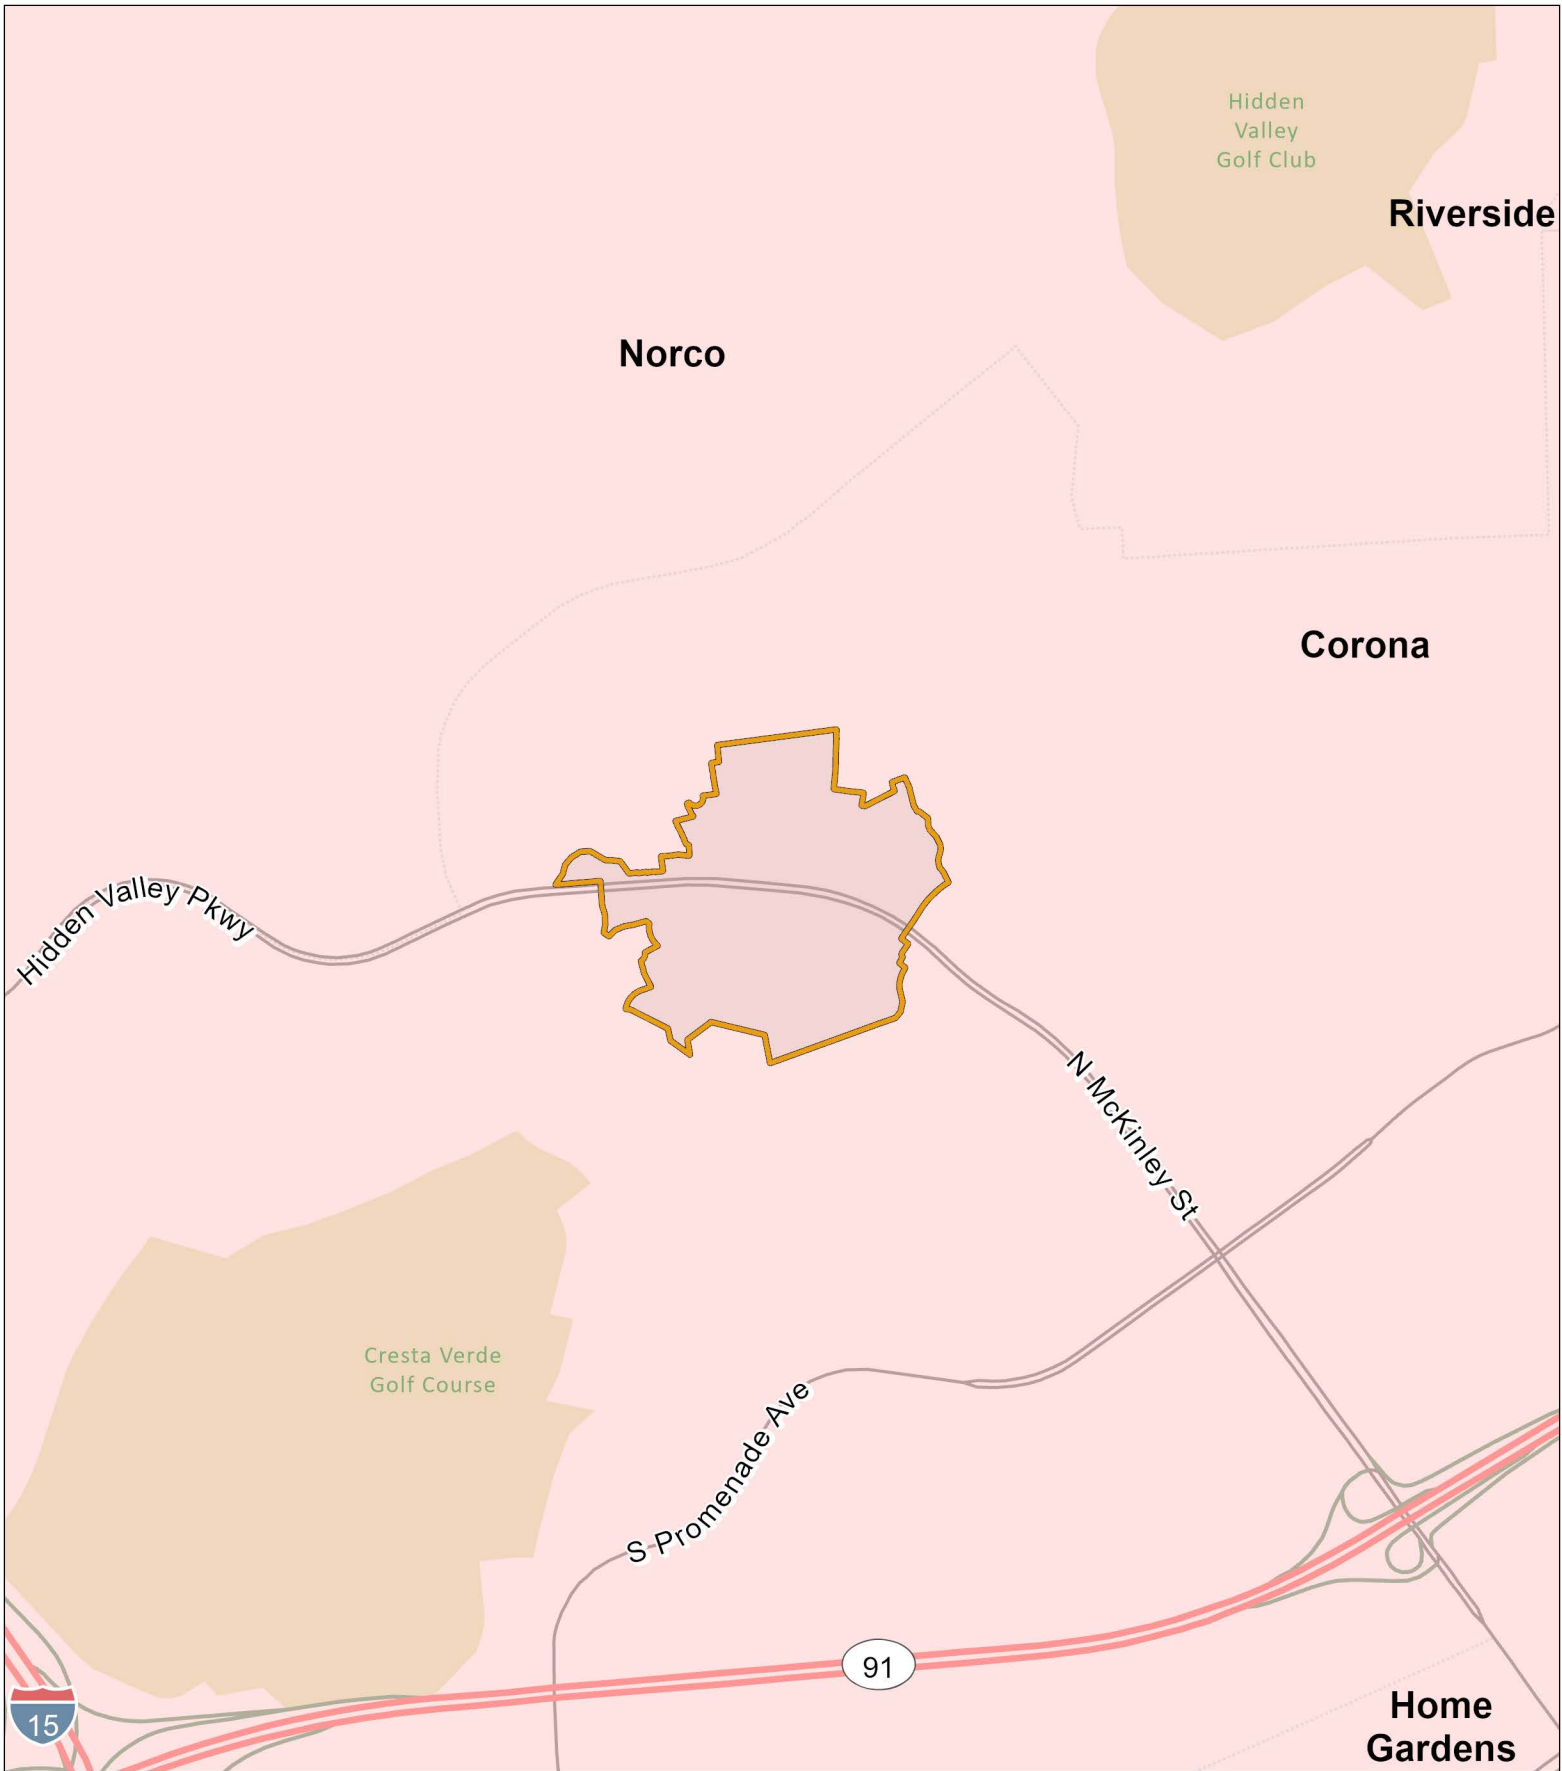

Huanglongbing / Asian Citrus Psyllid Program - Proclamation of an Emergency Program Map  
 Corona, Riverside County (2022-06) - Part 1

-  Treatment Area
-  Environmentally Sensitive Area: Treatment Mitigation in Place

Huanglongbing / Asian Citrus Psyllid Program - Proclamation of an Emergency Program Map  
 Corona, Riverside County (2022-06) - Part 2

-  Treatment Area
-  Environmentally Sensitive Area: Treatment Mitigation in Place