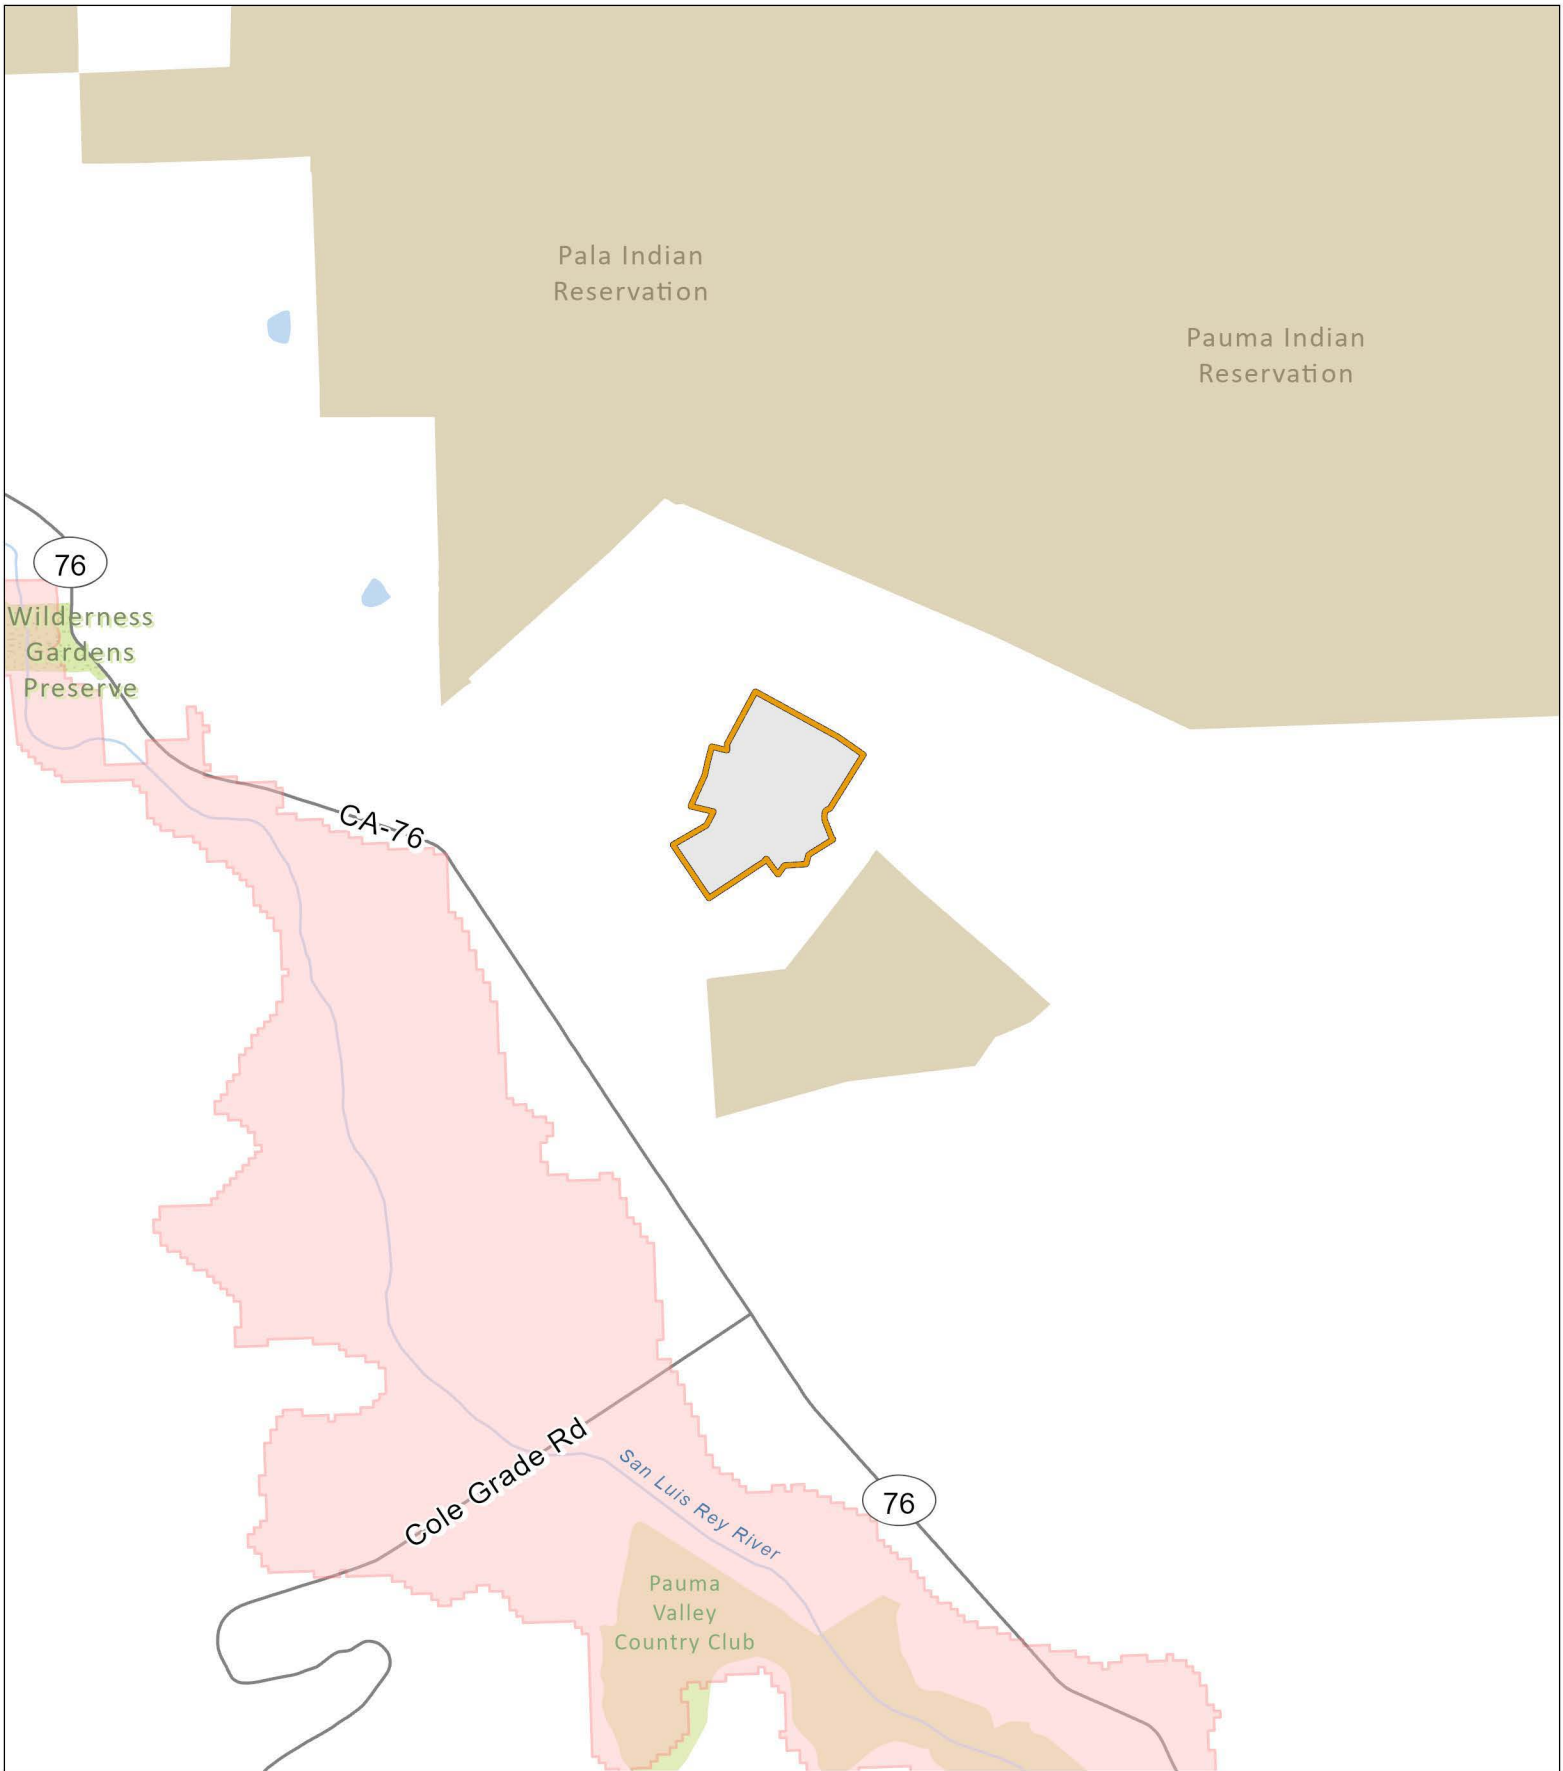

Huanglongbing / Asian Citrus Psyllid Program - Proclamation of an Emergency Program Map
 Vista, San Diego County (2022-02) - Part 1

-  Treatment Area
-  Environmentally Sensitive Area: Treatment Mitigation in Place

Huanglongbing / Asian Citrus Psyllid Program - Proclamation of an Emergency Program Map
 Pauma Valley, San Diego County (2022-02) - Part 2

-  Treatment Area
-  Environmentally Sensitive Area: Treatment Mitigation in Place