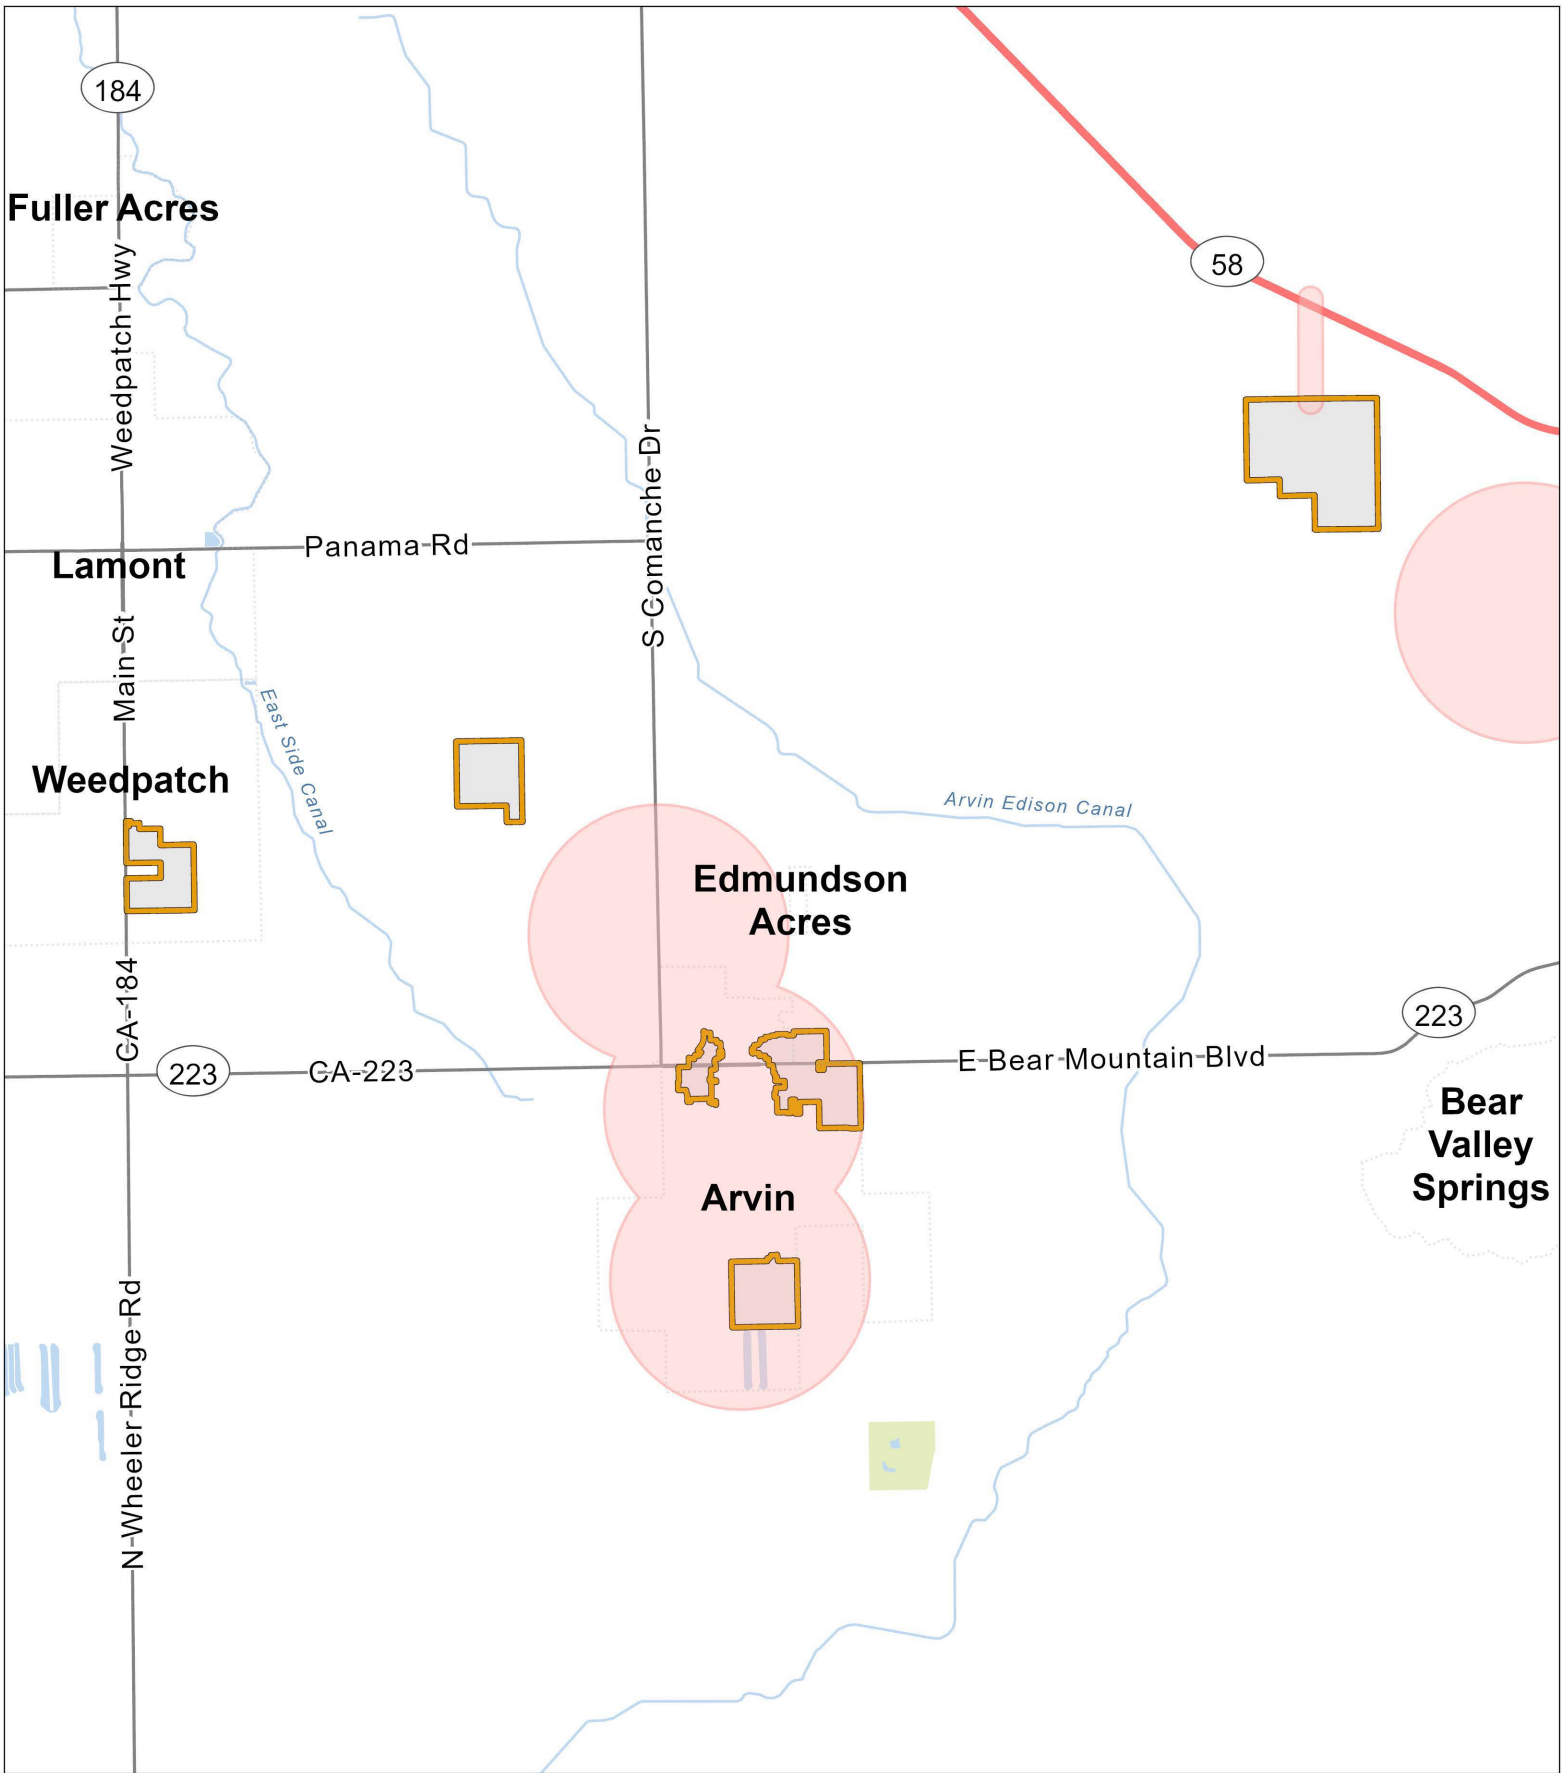

Huanglongbing / Asian Citrus Psyllid Program - Proclamation of an Emergency Program Map
 Bakersfield - Kern County (2022-13) - Part 1

-  Treatment Area
-  Environmentally Sensitive Area: Treatment Mitigation in Place

Huanglongbing / Asian Citrus Psyllid Program - Proclamation of an Emergency Program Map
 Bakersfield - Kern County (2022-13) - Part 2

-  Treatment Area
-  Environmentally Sensitive Area: Treatment Mitigation in Place

Huanglongbing / Asian Citrus Psyllid Program - Proclamation of an Emergency Program Map
 Arvin, Lamont, Weedpatch - Kern County (2022-13) - Part 3

-  Treatment Area
-  Environmentally Sensitive Area: Treatment Mitigation in Place

Huanglongbing / Asian Citrus Psyllid Program - Proclamation of an Emergency Program Map
 Dustin Acres, Taft, Valley Acres - Kern County (2022-13) - Part 4

- Treatment Area
- Environmentally Sensitive Area: Treatment Mitigation in Place