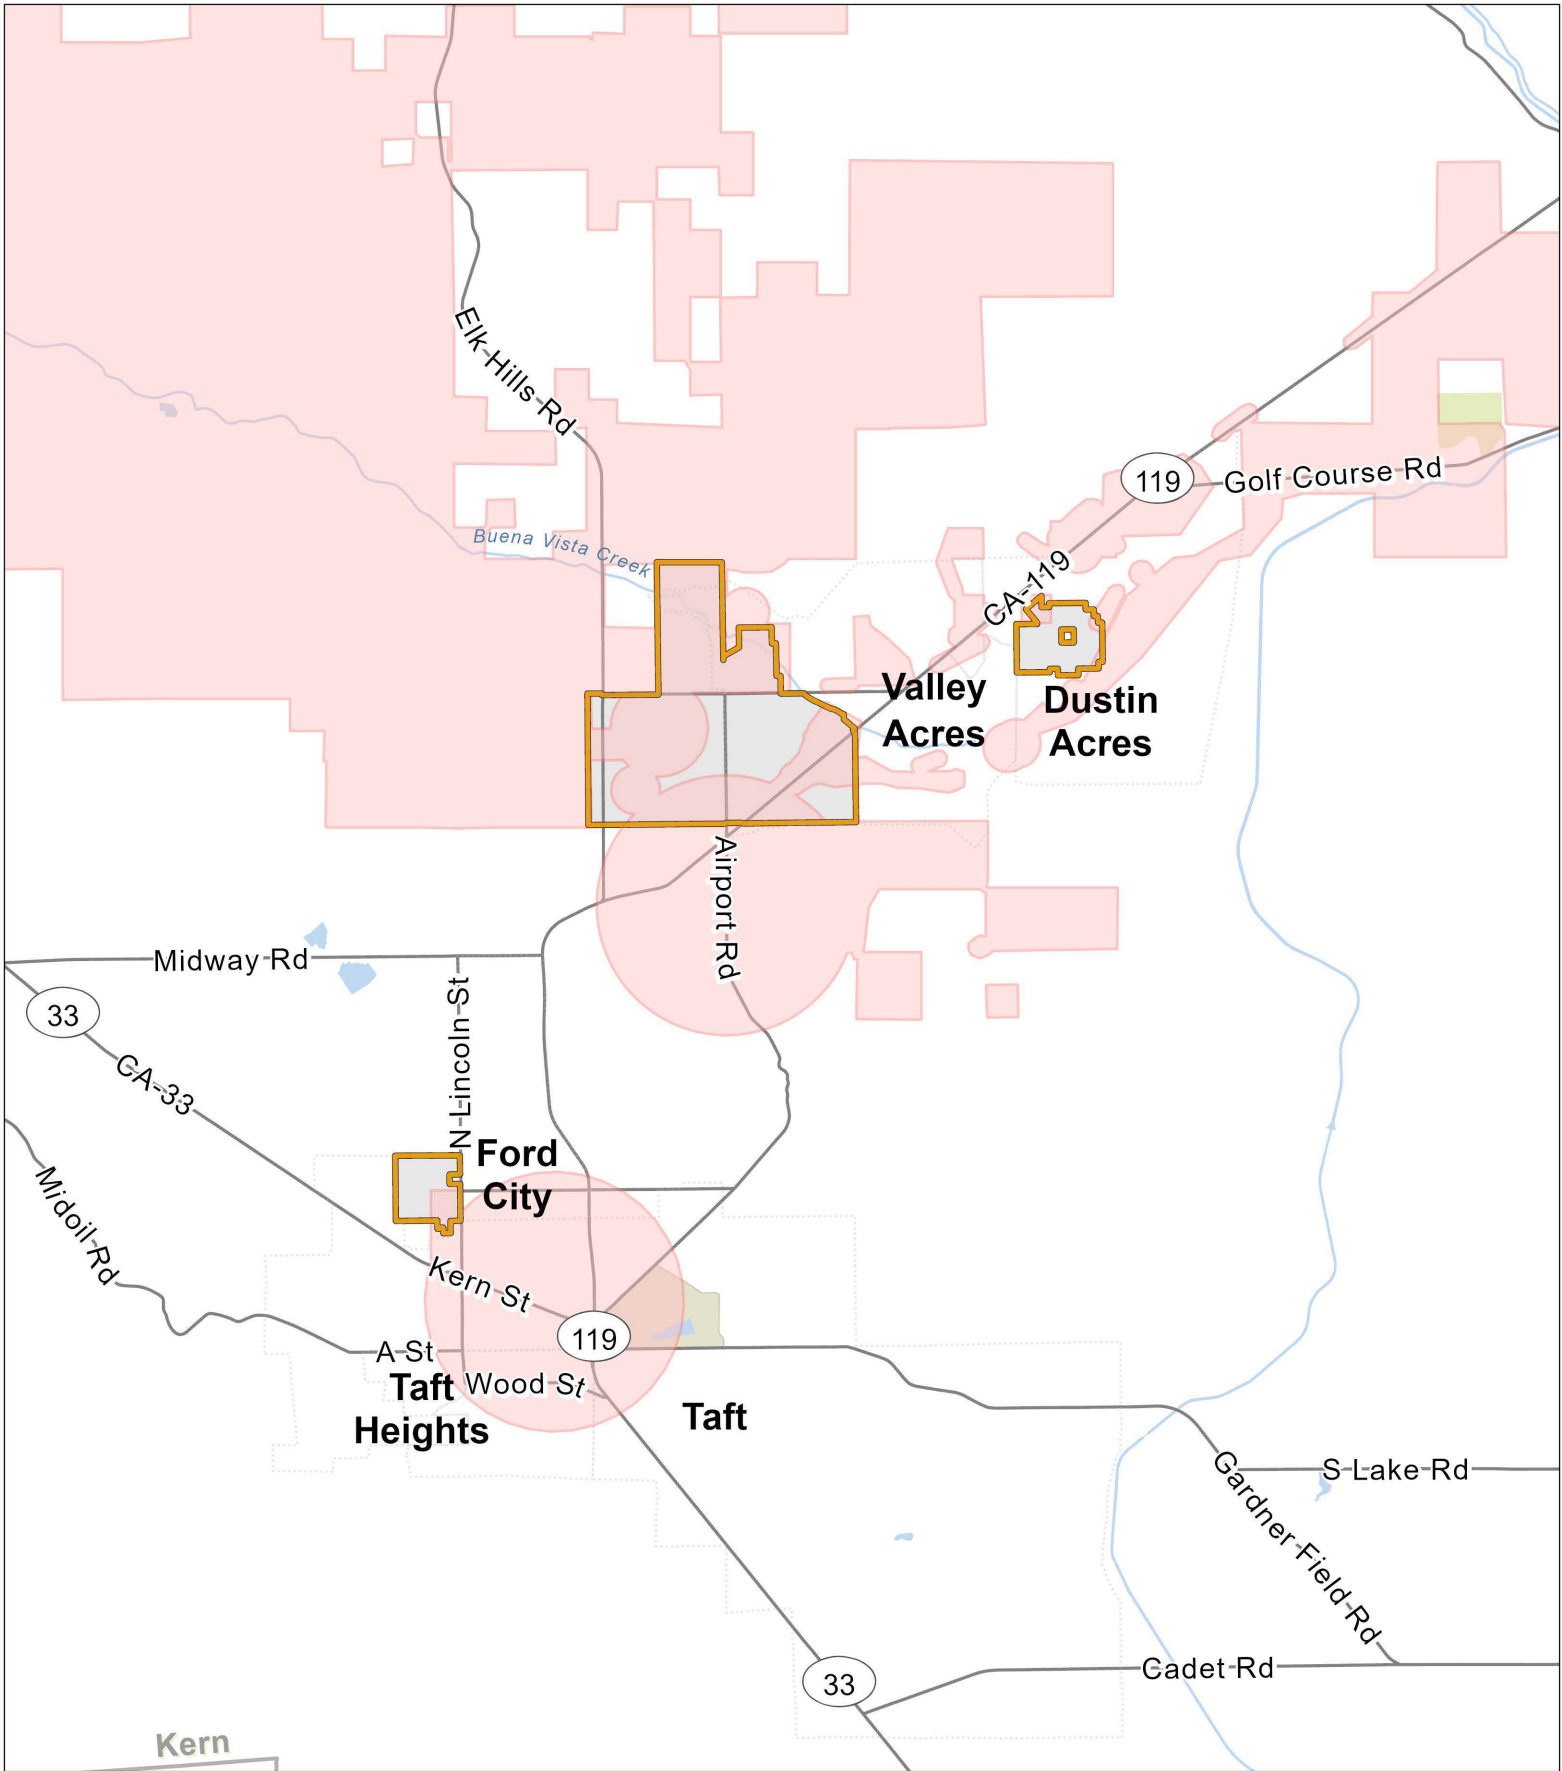

Huanglongbing / Asian Citrus Psyllid Program - Proclamation of an Emergency Program Map
 Bakersfield - Kern County (2022-13) - Part 1

-  Treatment Area
-  Environmentally Sensitive Area: Treatment Mitigation in Place

Huanglongbing / Asian Citrus Psyllid Program - Proclamation of an Emergency Program Map
 Bakersfield - Kern County (2022-13) - Part 2

-  Treatment Area
-  Environmentally Sensitive Area: Treatment Mitigation in Place

Huanglongbing / Asian Citrus Psyllid Program - Proclamation of an Emergency Program Map
 Arvin, Lamont, Weedpatch - Kern County (2022-13) - Part 3

-  Treatment Area
-  Environmentally Sensitive Area: Treatment Mitigation in Place

Huanglongbing / Asian Citrus Psyllid Program - Proclamation of an Emergency Program Map
 Dustin Acres, Taft, Valley Acres - Kern County (2022-13) - Part 4

- Treatment Area
- Environmentally Sensitive Area: Treatment Mitigation in Place