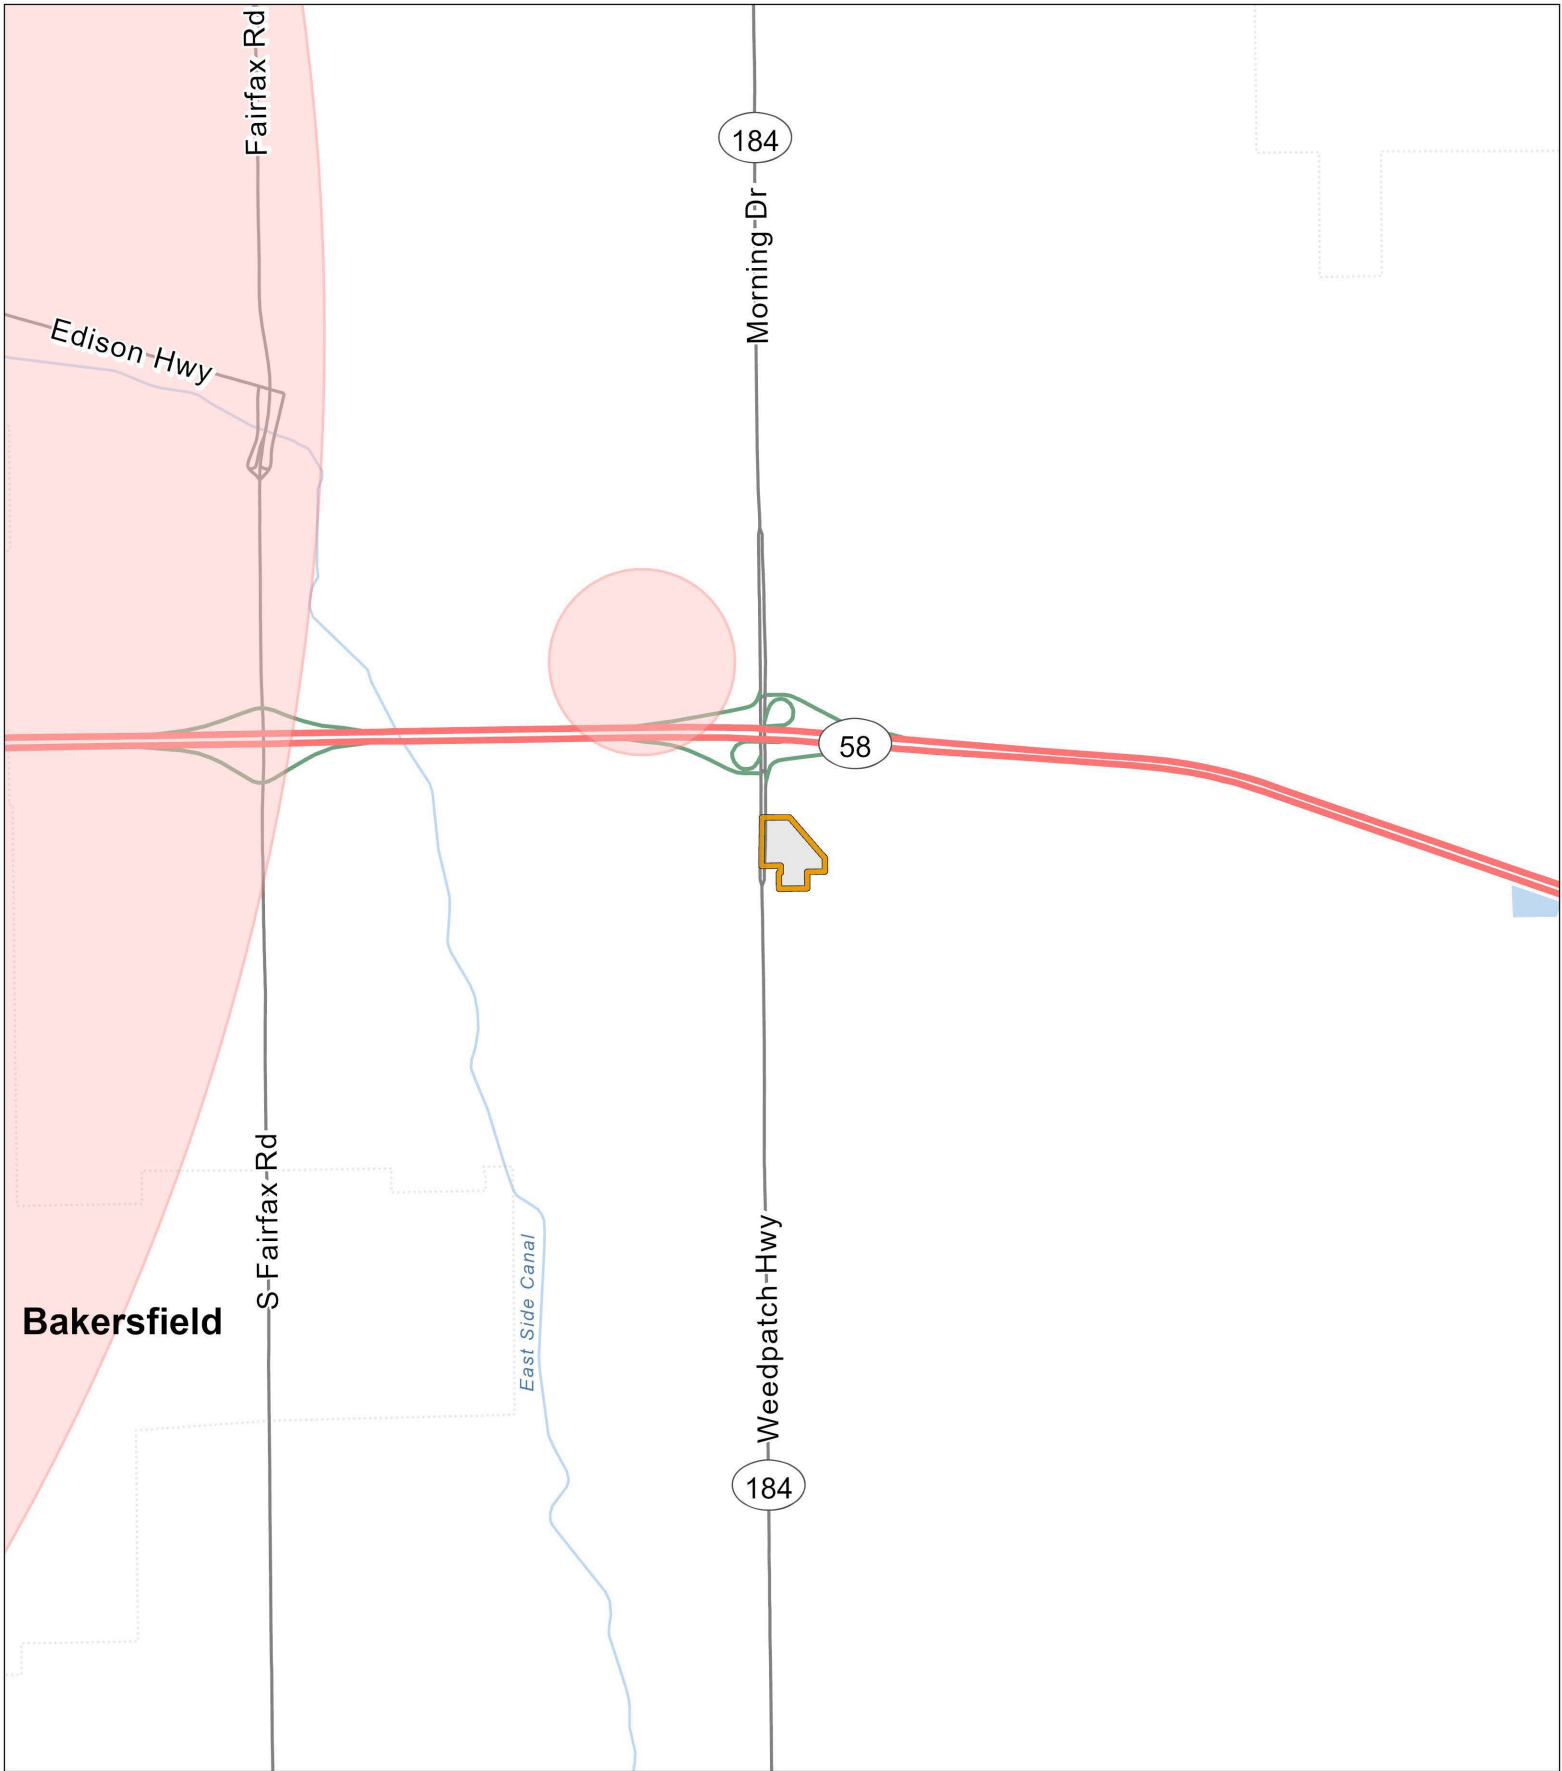

Huanglongbing / Asian Citrus Psyllid Program - Proclamation of an Emergency Program Map
 Bakersfield - Kern County (2022-13) - Part 1

-  Treatment Area
-  Environmentally Sensitive Area: Treatment Mitigation in Place

Huanglongbing / Asian Citrus Psyllid Program - Proclamation of an Emergency Program Map
 Bakersfield - Kern County (2022-13) - Part 2

-  Treatment Area
-  Environmentally Sensitive Area: Treatment Mitigation in Place

Huanglongbing / Asian Citrus Psyllid Program - Proclamation of an Emergency Program Map
 Arvin, Lamont, Weedpatch - Kern County (2022-13) - Part 3

-  Treatment Area
-  Environmentally Sensitive Area: Treatment Mitigation in Place

Huanglongbing / Asian Citrus Psyllid Program - Proclamation of an Emergency Program Map
 Dustin Acres, Taft, Valley Acres - Kern County (2022-13) - Part 4

- Treatment Area
- Environmentally Sensitive Area: Treatment Mitigation in Place