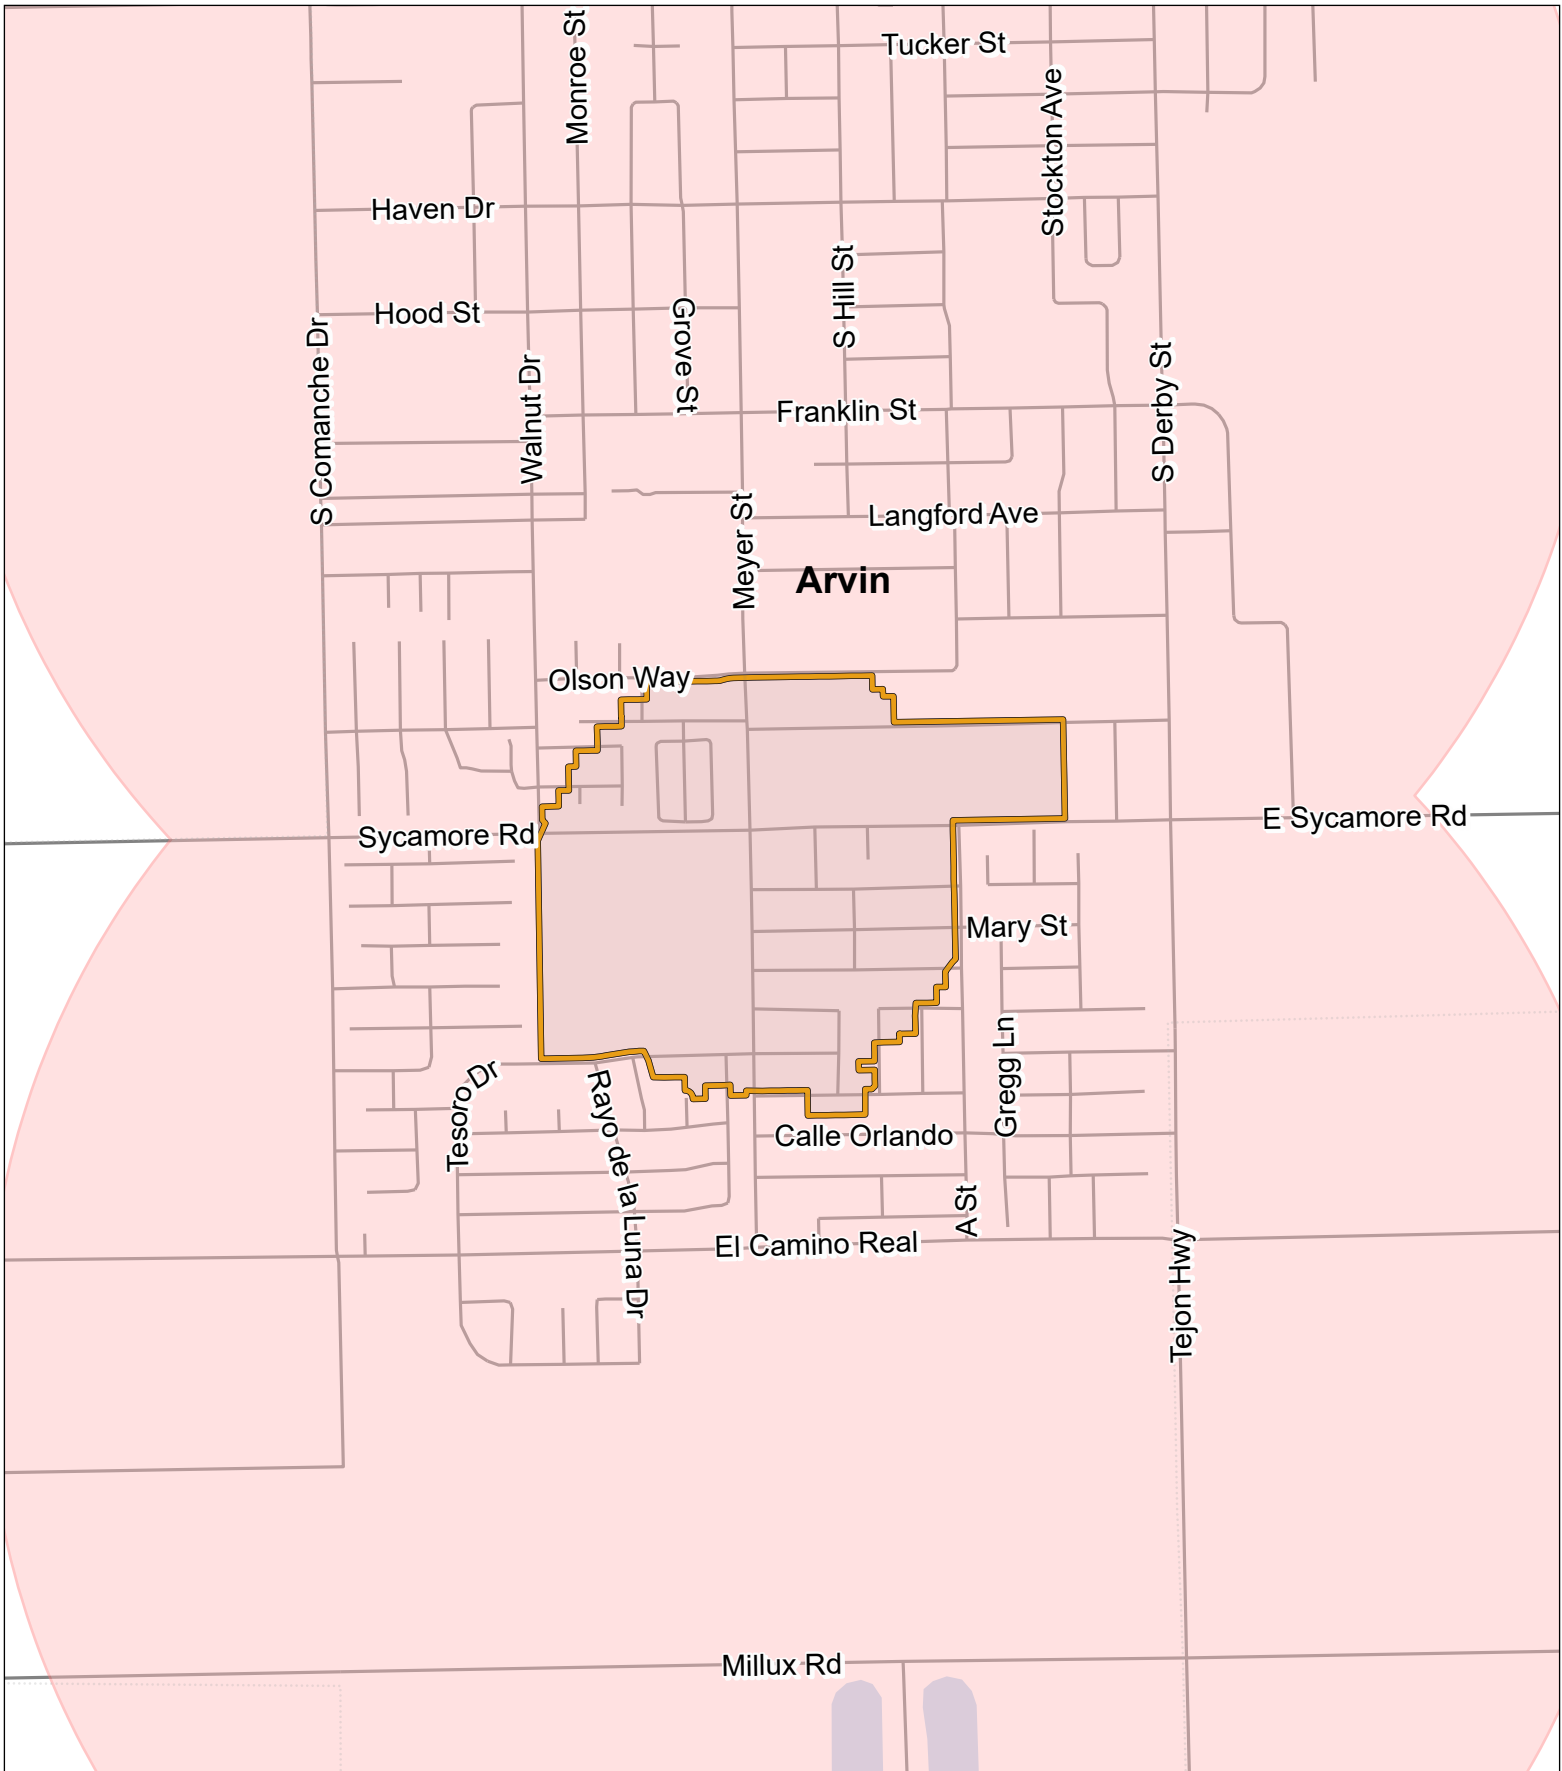

Asian Citrus Psyllid Program - Proclamation of an Emergency Program Map  
 Bakersfield - Kern County (2022-07) - Part 1

-  Treatment Area
-  Environmentally Sensitive Area: Treatment Mitigation in Place

Asian Citrus Psyllid Program - Proclamation of an Emergency Program Map  
 Fuller Acres - Kern County (2022-07) - Part 2

-  Treatment Area
-  Environmentally Sensitive Area: Treatment Mitigation in Place

## Asian Citrus Psyllid Program - Proclamation of an Emergency Program Map Arvin - Kern County (2022-07) - Part 3

- Treatment Area
- Environmentally Sensitive Area: Treatment Mitigation in Place