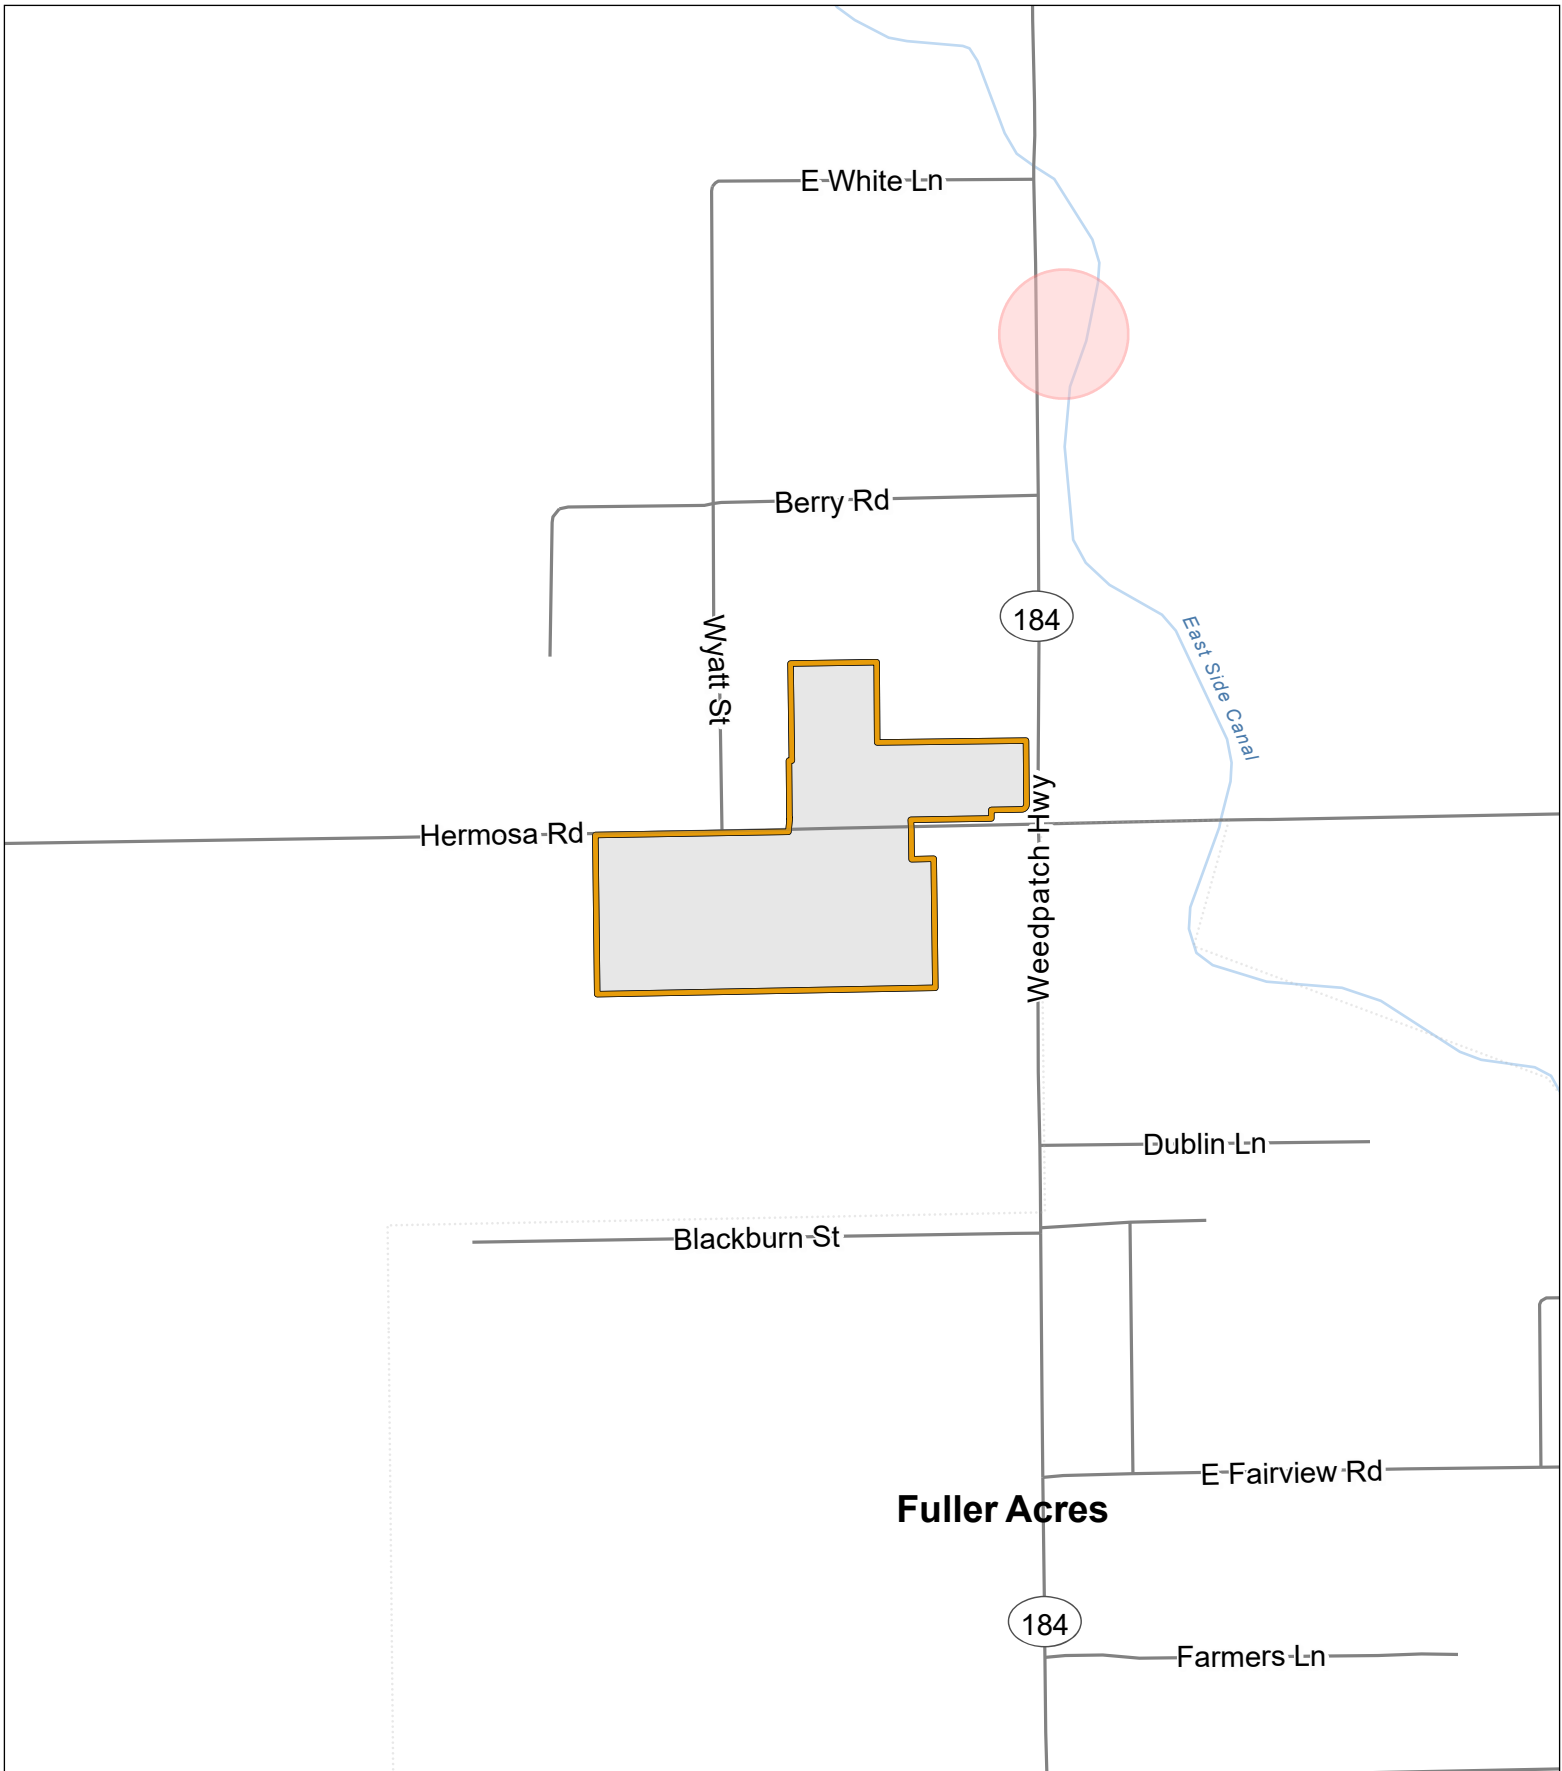

Asian Citrus Psyllid Program - Proclamation of an Emergency Program Map  
 Bakersfield - Kern County (2022-07) - Part 1

-  Treatment Area
-  Environmentally Sensitive Area: Treatment Mitigation in Place

Asian Citrus Psyllid Program - Proclamation of an Emergency Program Map  
 Fuller Acres - Kern County (2022-07) - Part 2

-  Treatment Area
-  Environmentally Sensitive Area: Treatment Mitigation in Place

## Asian Citrus Psyllid Program - Proclamation of an Emergency Program Map Arvin - Kern County (2022-07) - Part 3

- Treatment Area
- Environmentally Sensitive Area: Treatment Mitigation in Place