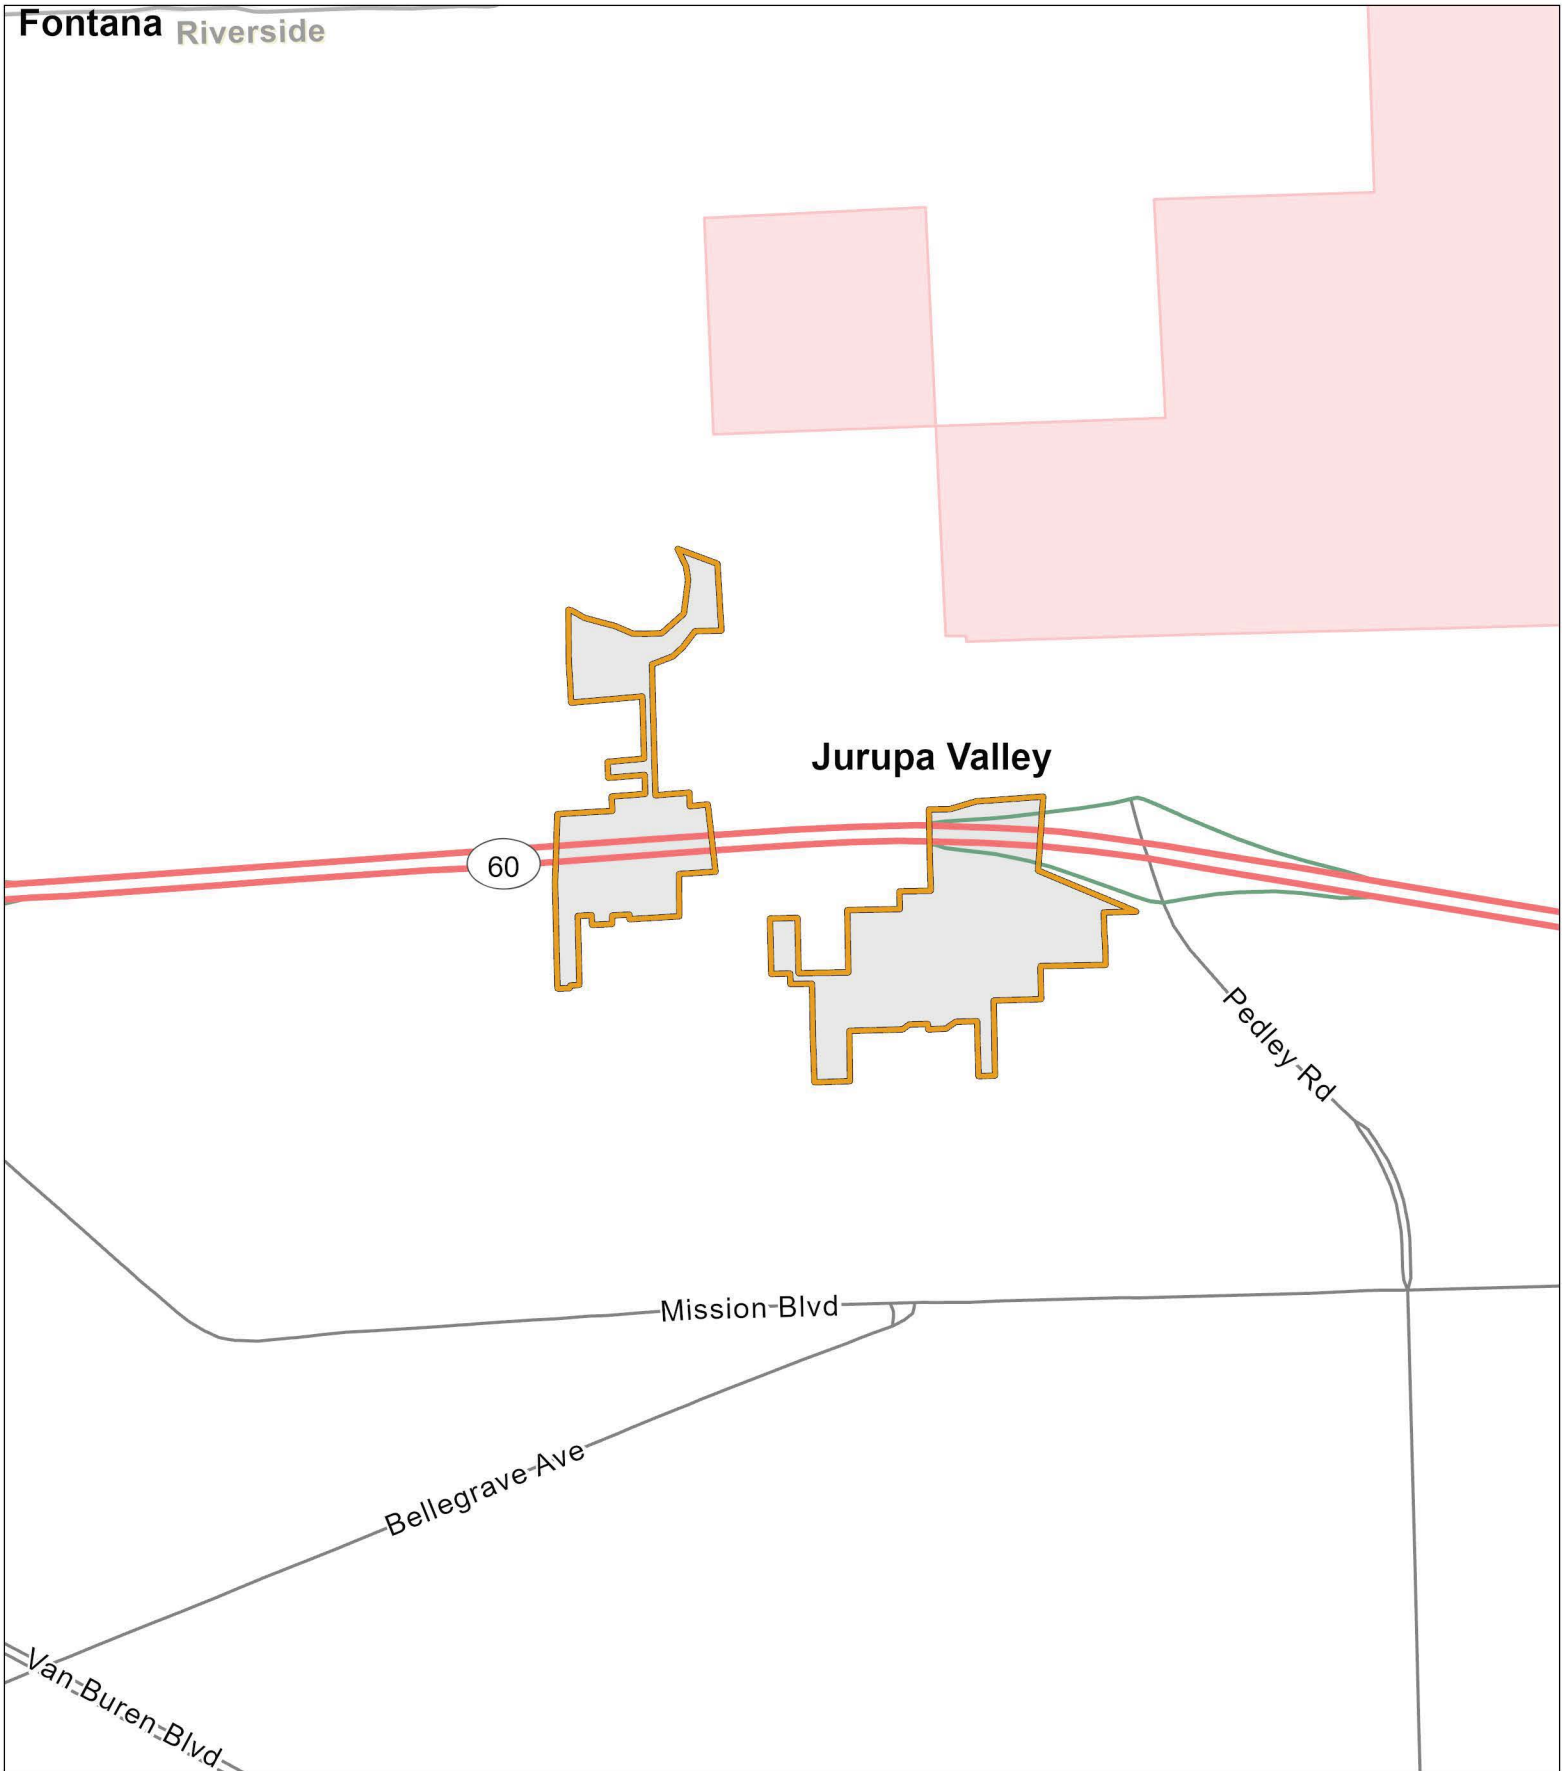

Huanglongbing / Asian Citrus Psyllid Program - Proclamation of an Emergency Program Map  
 Corona, Coronita, Riverside County (2022-05) - Part 1

-  Treatment Area
-  Environmentally Sensitive Area: Treatment Mitigation in Place

### Huanglongbing / Asian Citrus Psyllid Program - Proclamation of an Emergency Program Map Jurupa Valley, Riverside County (2022-05) - Part 2

-  Treatment Area
-  Environmentally Sensitive Area: Treatment Mitigation in Place