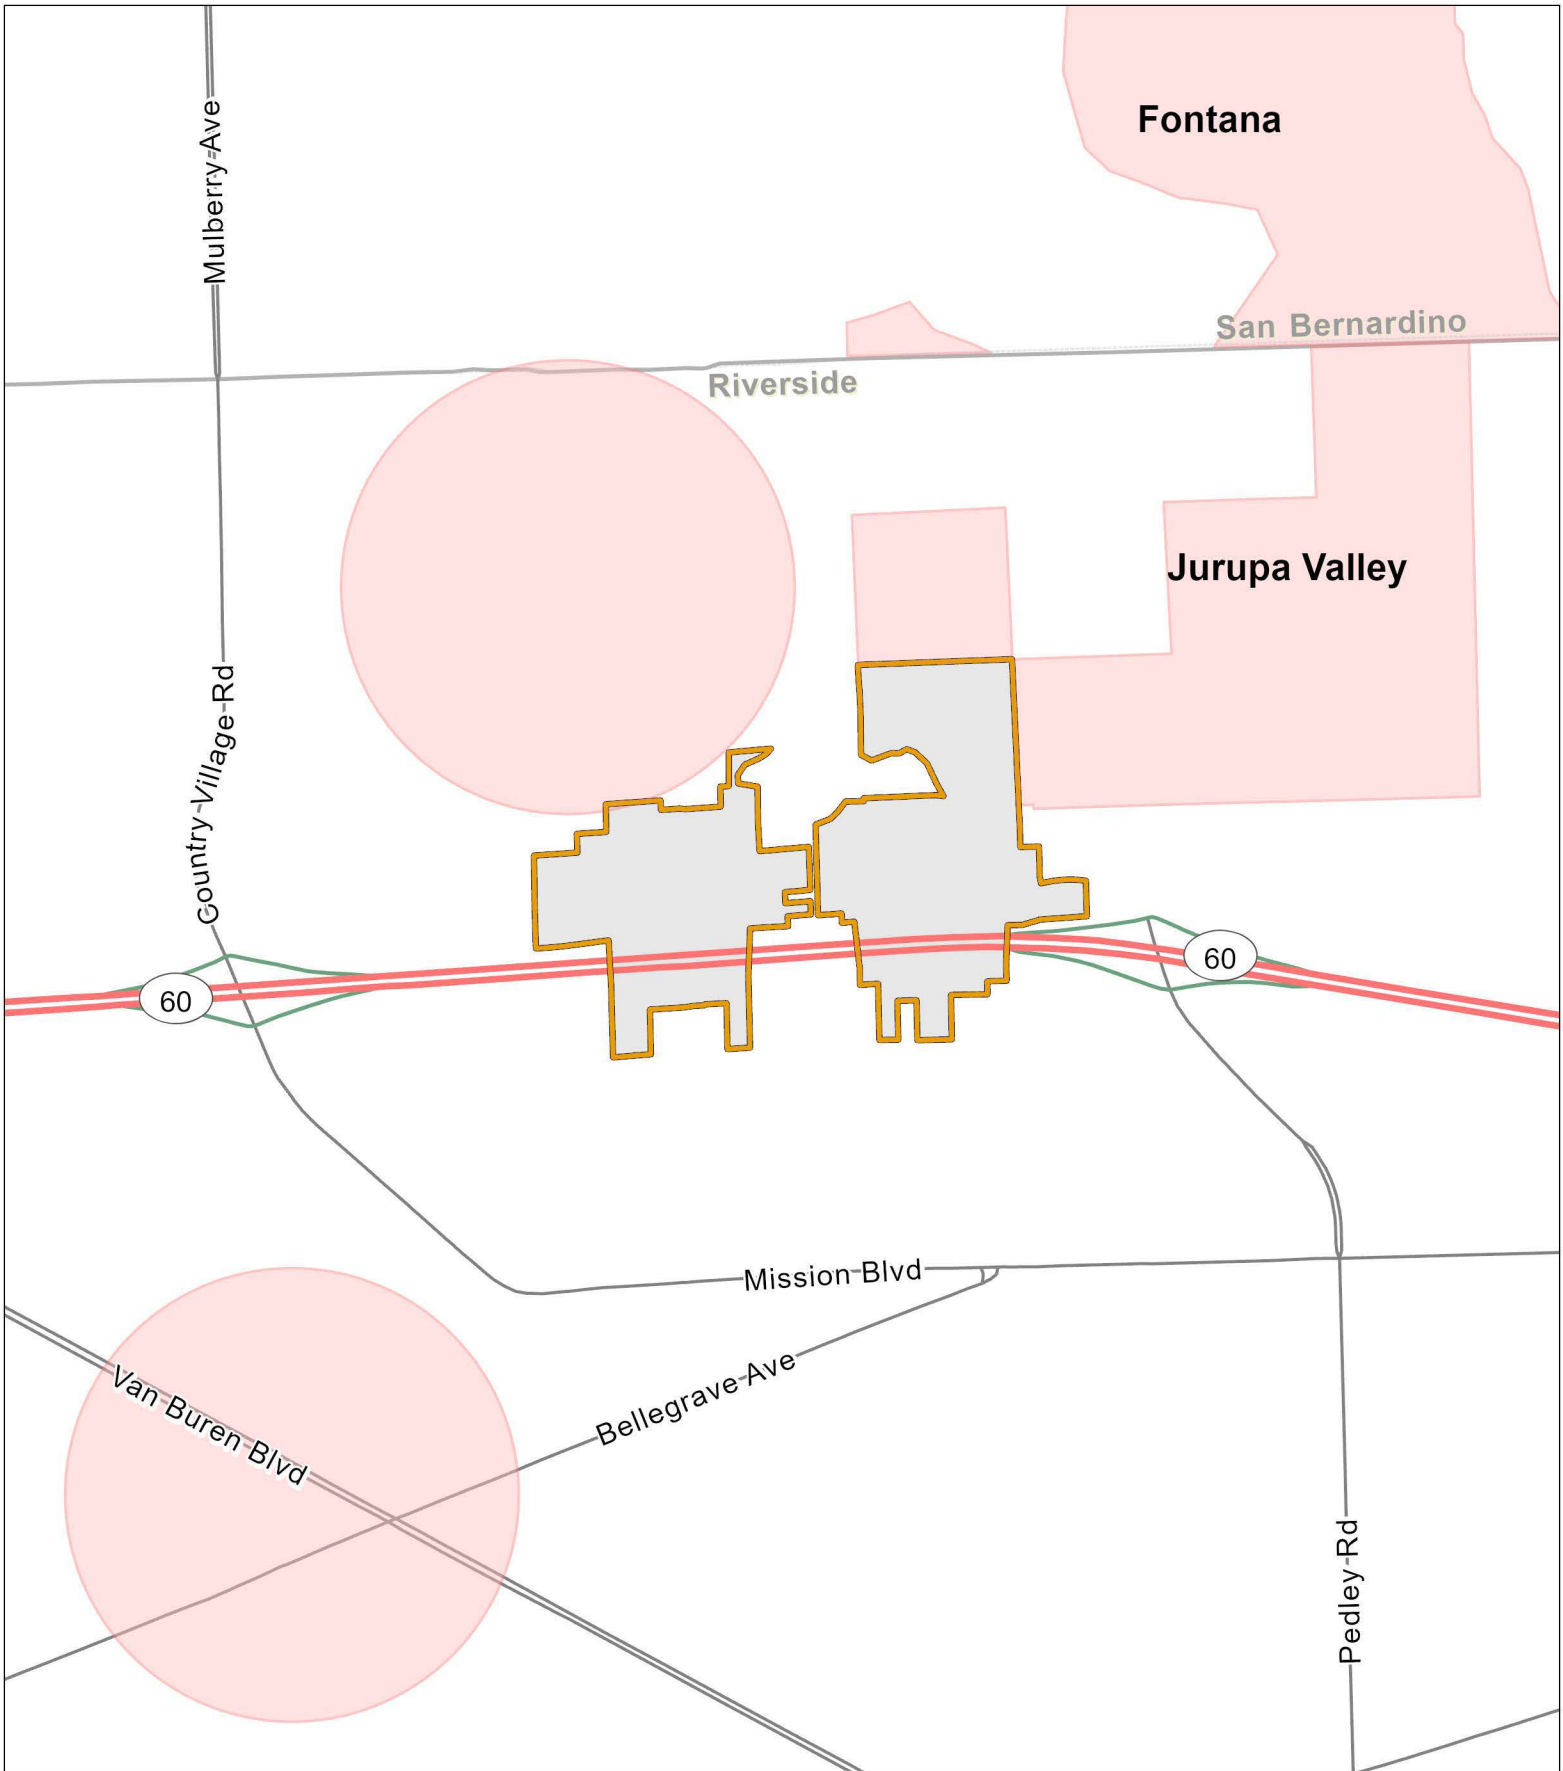

Huanglongbing / Asian Citrus Psyllid Program - Proclamation of an Emergency Program Map  
 Corona, Coronita, Riverside County (2022-04) - Part 1

-  Treatment Area
-  Environmentally Sensitive Area: Treatment Mitigation in Place

Huanglongbing / Asian Citrus Psyllid Program - Proclamation of an Emergency Program Map  
 Jurupa Valley, Riverside County (2022-04) - Part 2

-  Treatment Area
-  Environmentally Sensitive Area: Treatment Mitigation in Place