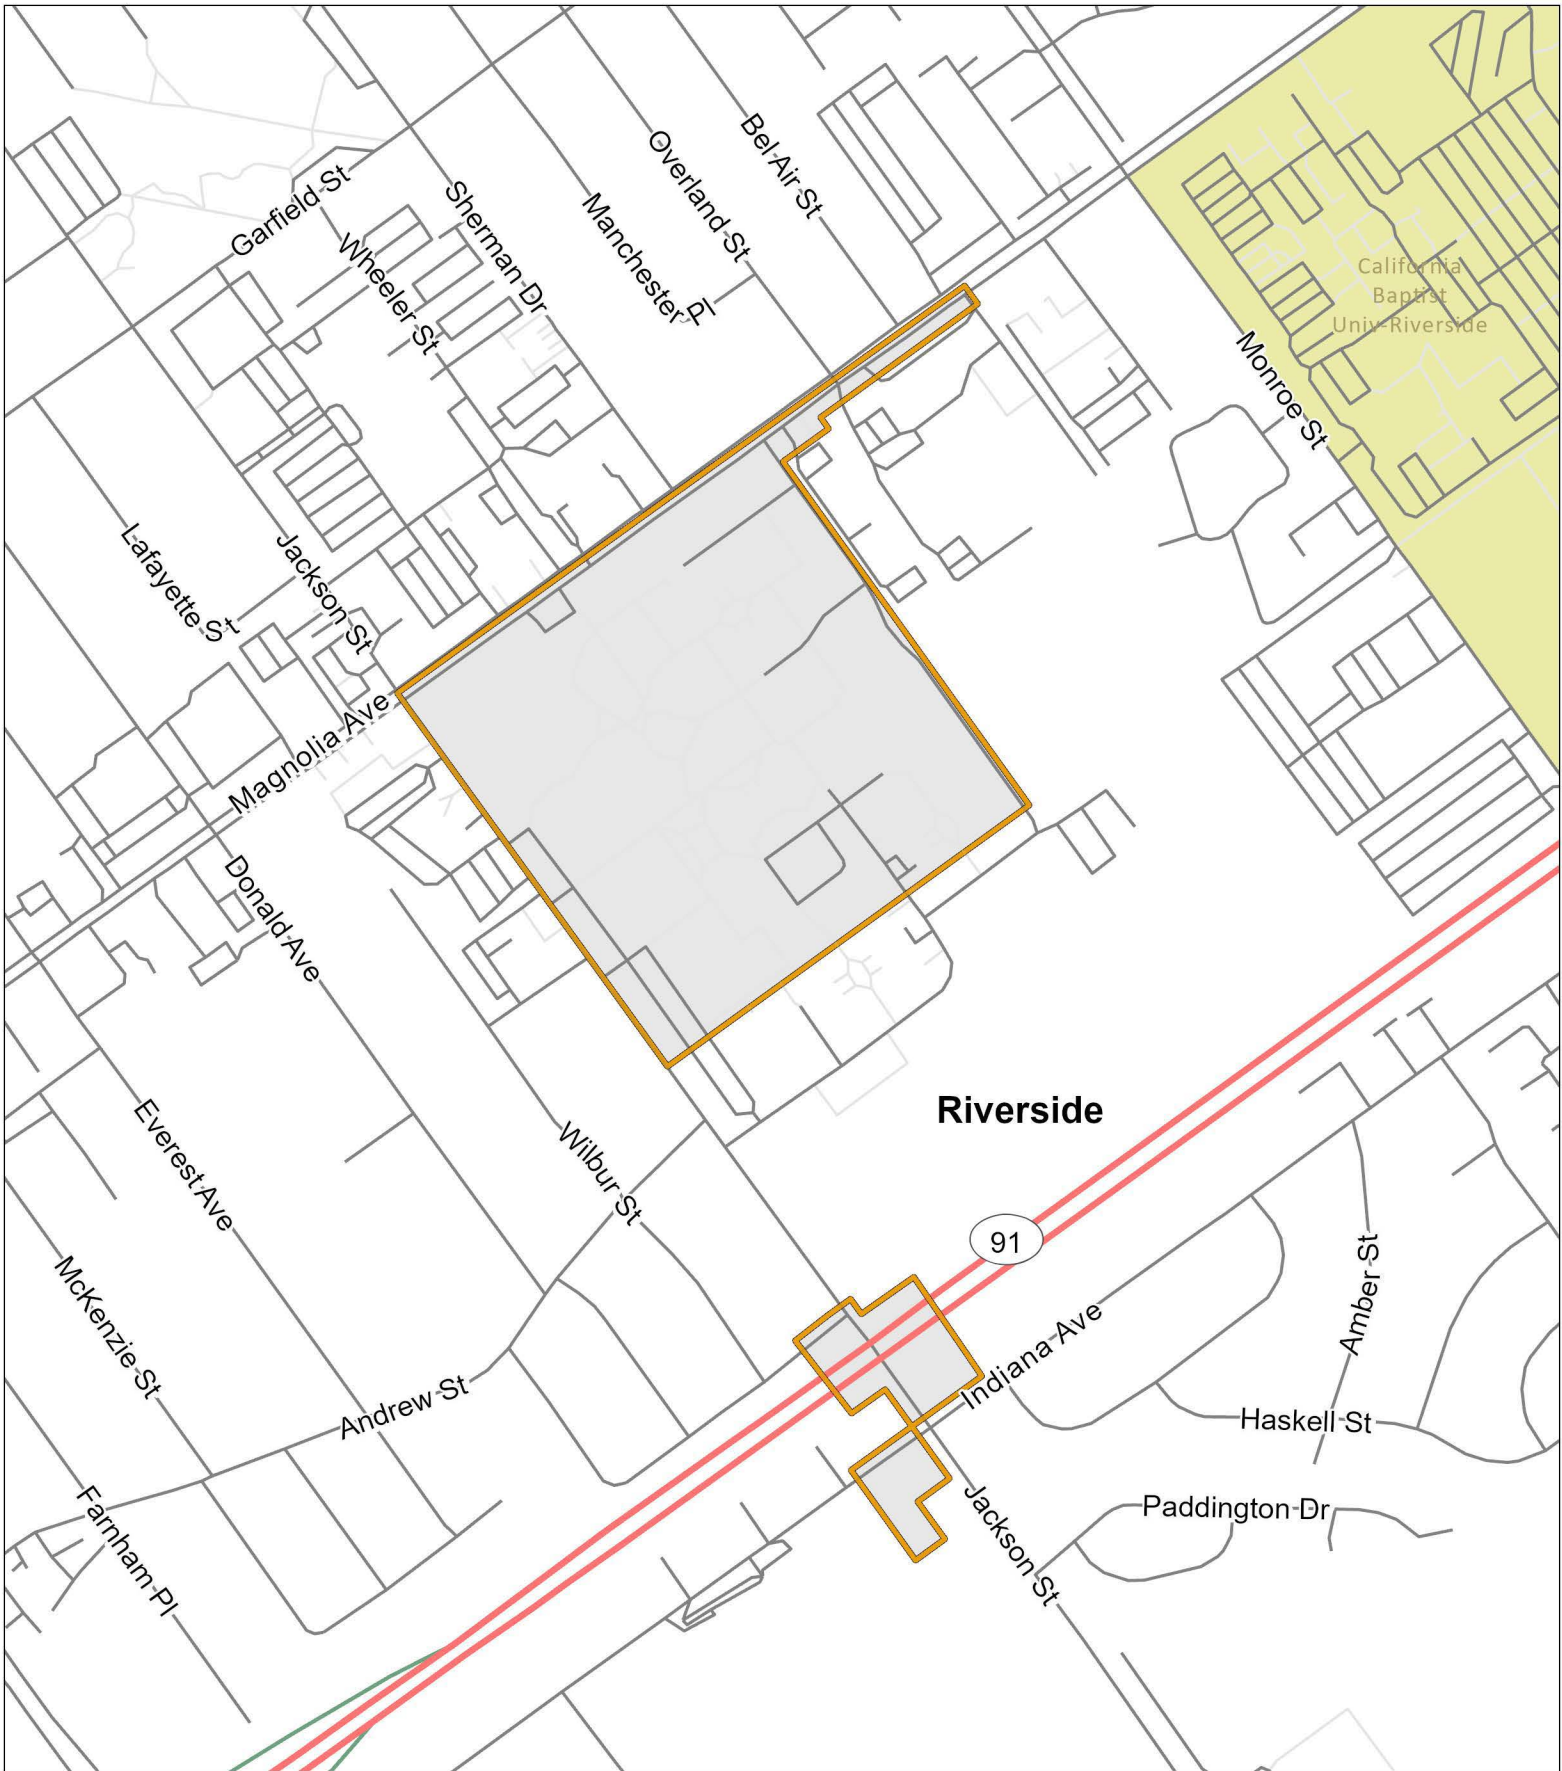

Huanglongbing / Asian Citrus Psyllid Program - Proclamation of an Emergency Program Map
 Corona, Coronita - Riverside County (2022-03) - Part 1

-  Treatment Area
-  Environmentally Sensitive Area: Treatment Mitigation in Place

Huanglongbing / Asian Citrus Psyllid Program - Proclamation of an Emergency Program Map
 Riverside - Riverside County (2022-03) - Part 2

-  Treatment Area
-  Environmentally Sensitive Area: Treatment Mitigation in Place