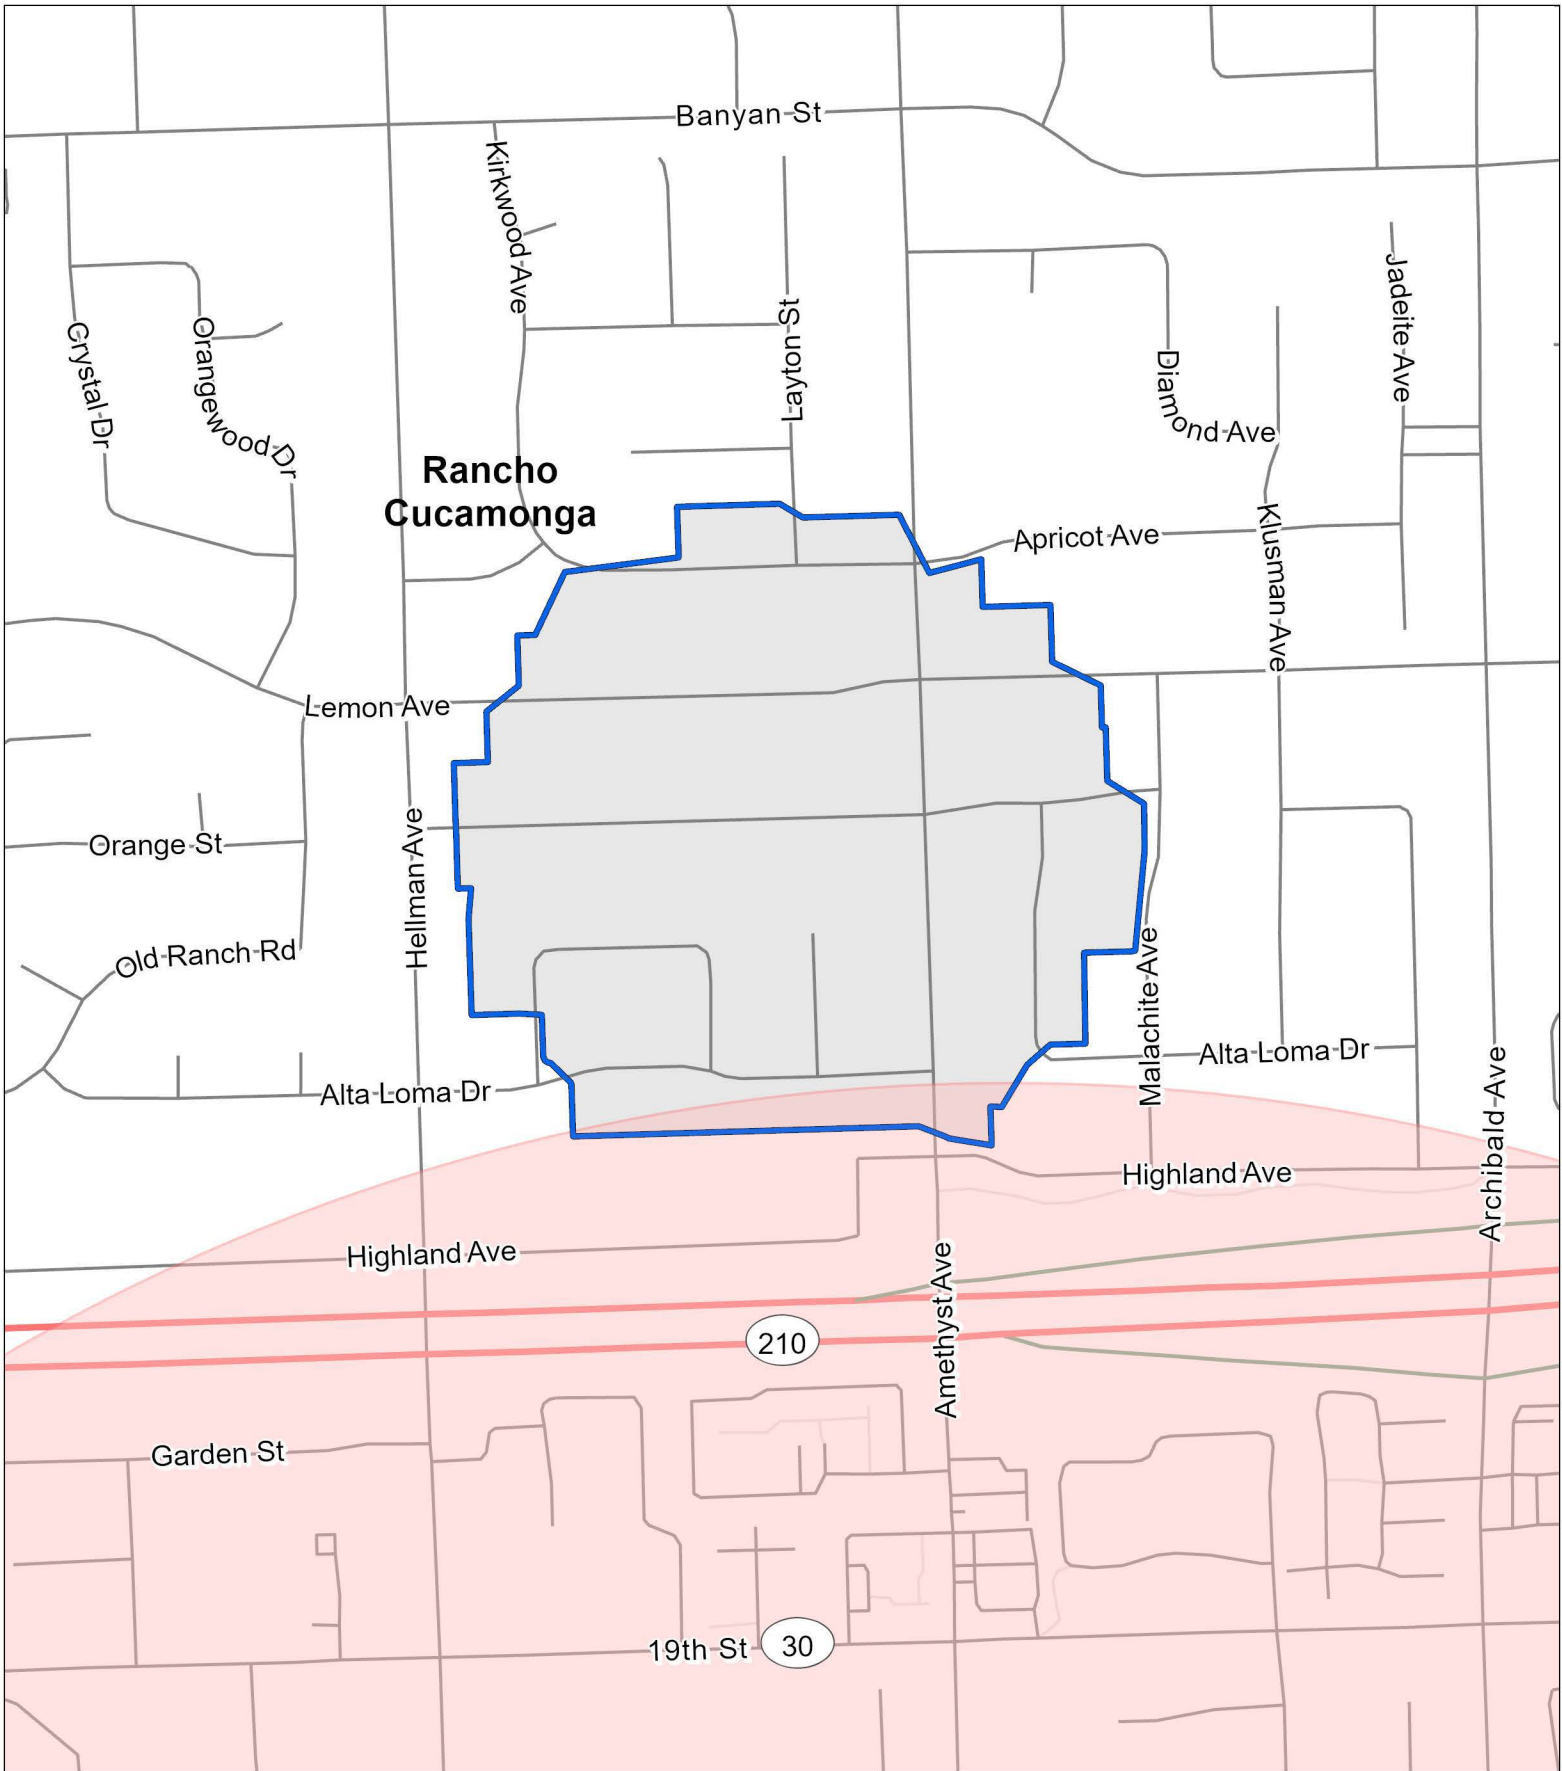

Montclair

W State St

Mission Blvd

W Mission Blvd

Magnolia Ave

S Benson Ave

S Oaks Ave

Ontario

S Palmetto Ave

W Phillips St

S Pzalea Ave

S Mountain Ave

S Pine Ave

Chino

S Helen Ave

Jacaranda St

W Locust St

Santa Anita Ave

W Locust St

W Francis St

Huanglongbing / Asian Citrus Psyllid Program - Proclamation of an Emergency Program Map San Bernardino County (2021-02) - Part 1

 New Treatment Area

 Environmentally Sensitive Area: Treatment Mitigation in Place

0 0.2 Miles

Map Printed 12/20/2021

Huanglongbing / Asian Citrus Psyllid Program - Proclamation of an Emergency Program Map
 San Bernardino County (2021-02) - Part 2

- New Treatment Area
- Environmentally Sensitive Area: Treatment Mitigation in Place