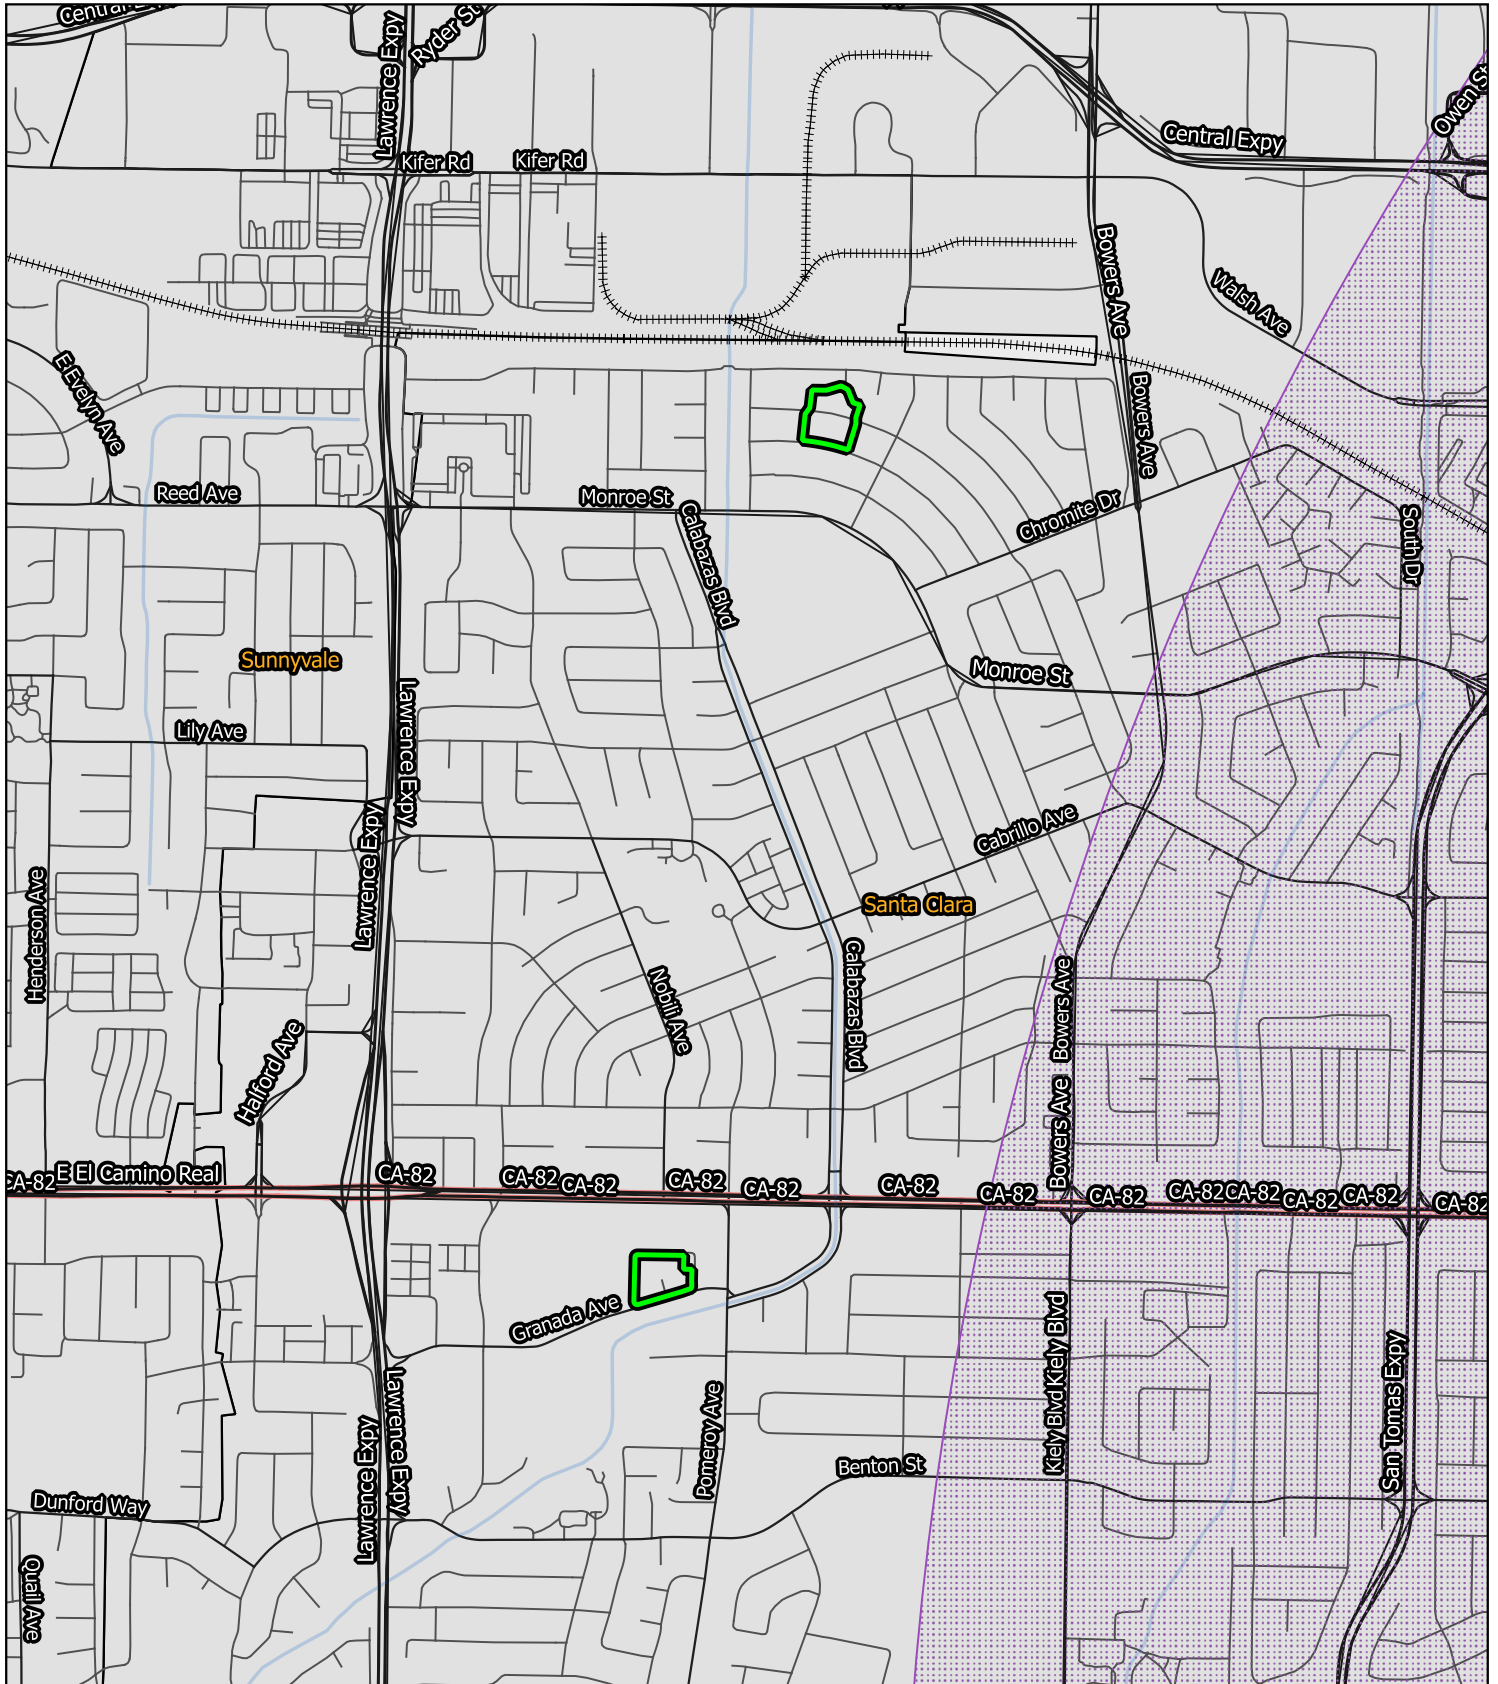

Asian Citrus Psyllid Program
Santa Clara, Santa Clara County
2019

0 0.25 0.5 0.75 mi

 50 Meter Treatment Area

 Sensitive Environmental Area/Treatment Mitigations In Place