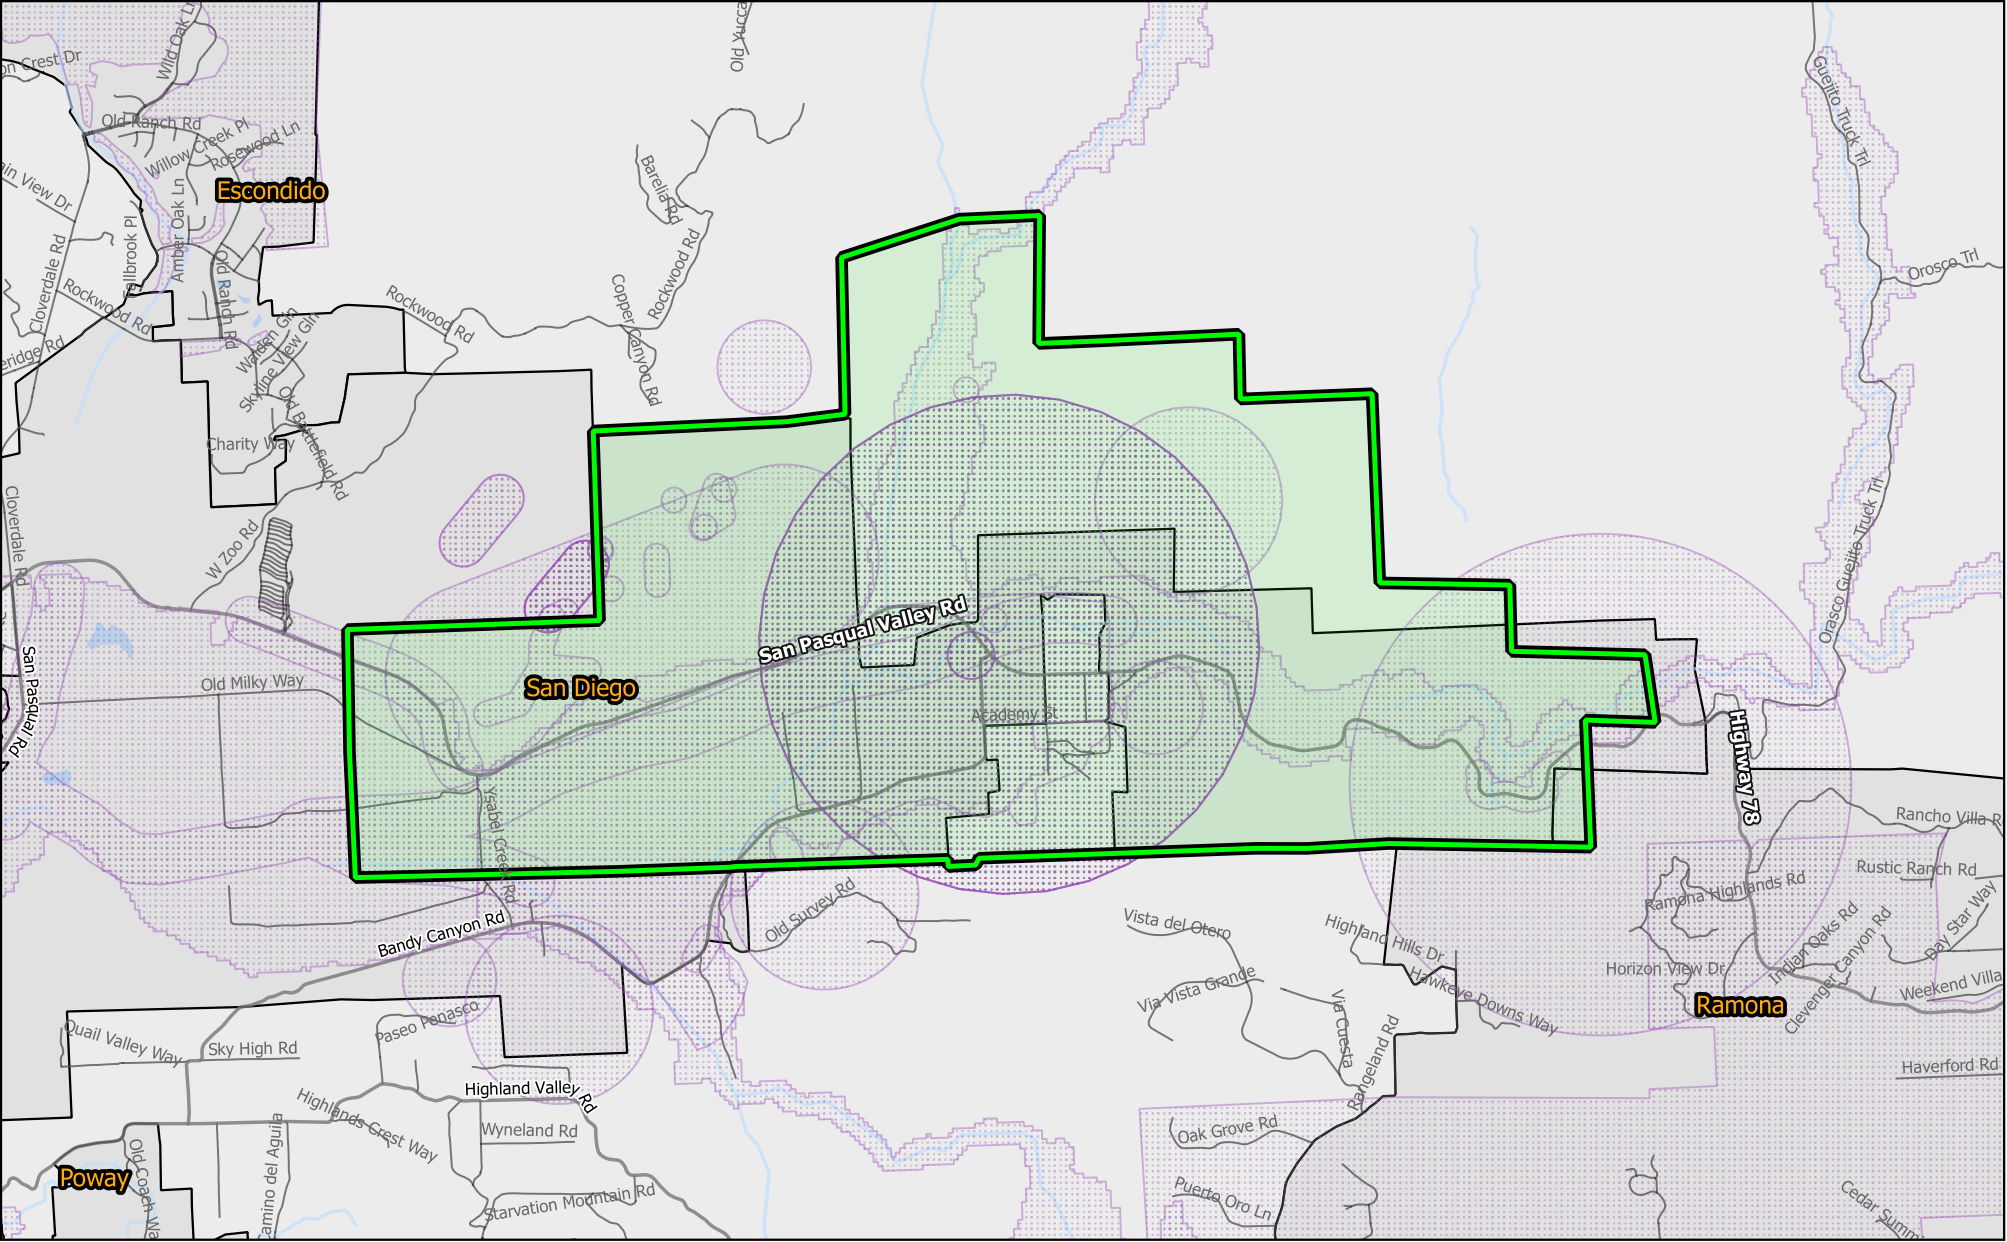

Asian Citrus Psyllid San Pasqual, San Diego County 2019

 New 400m Treatment Area

 Sensitive Environmental Area/ Treatment Mitigations In Place