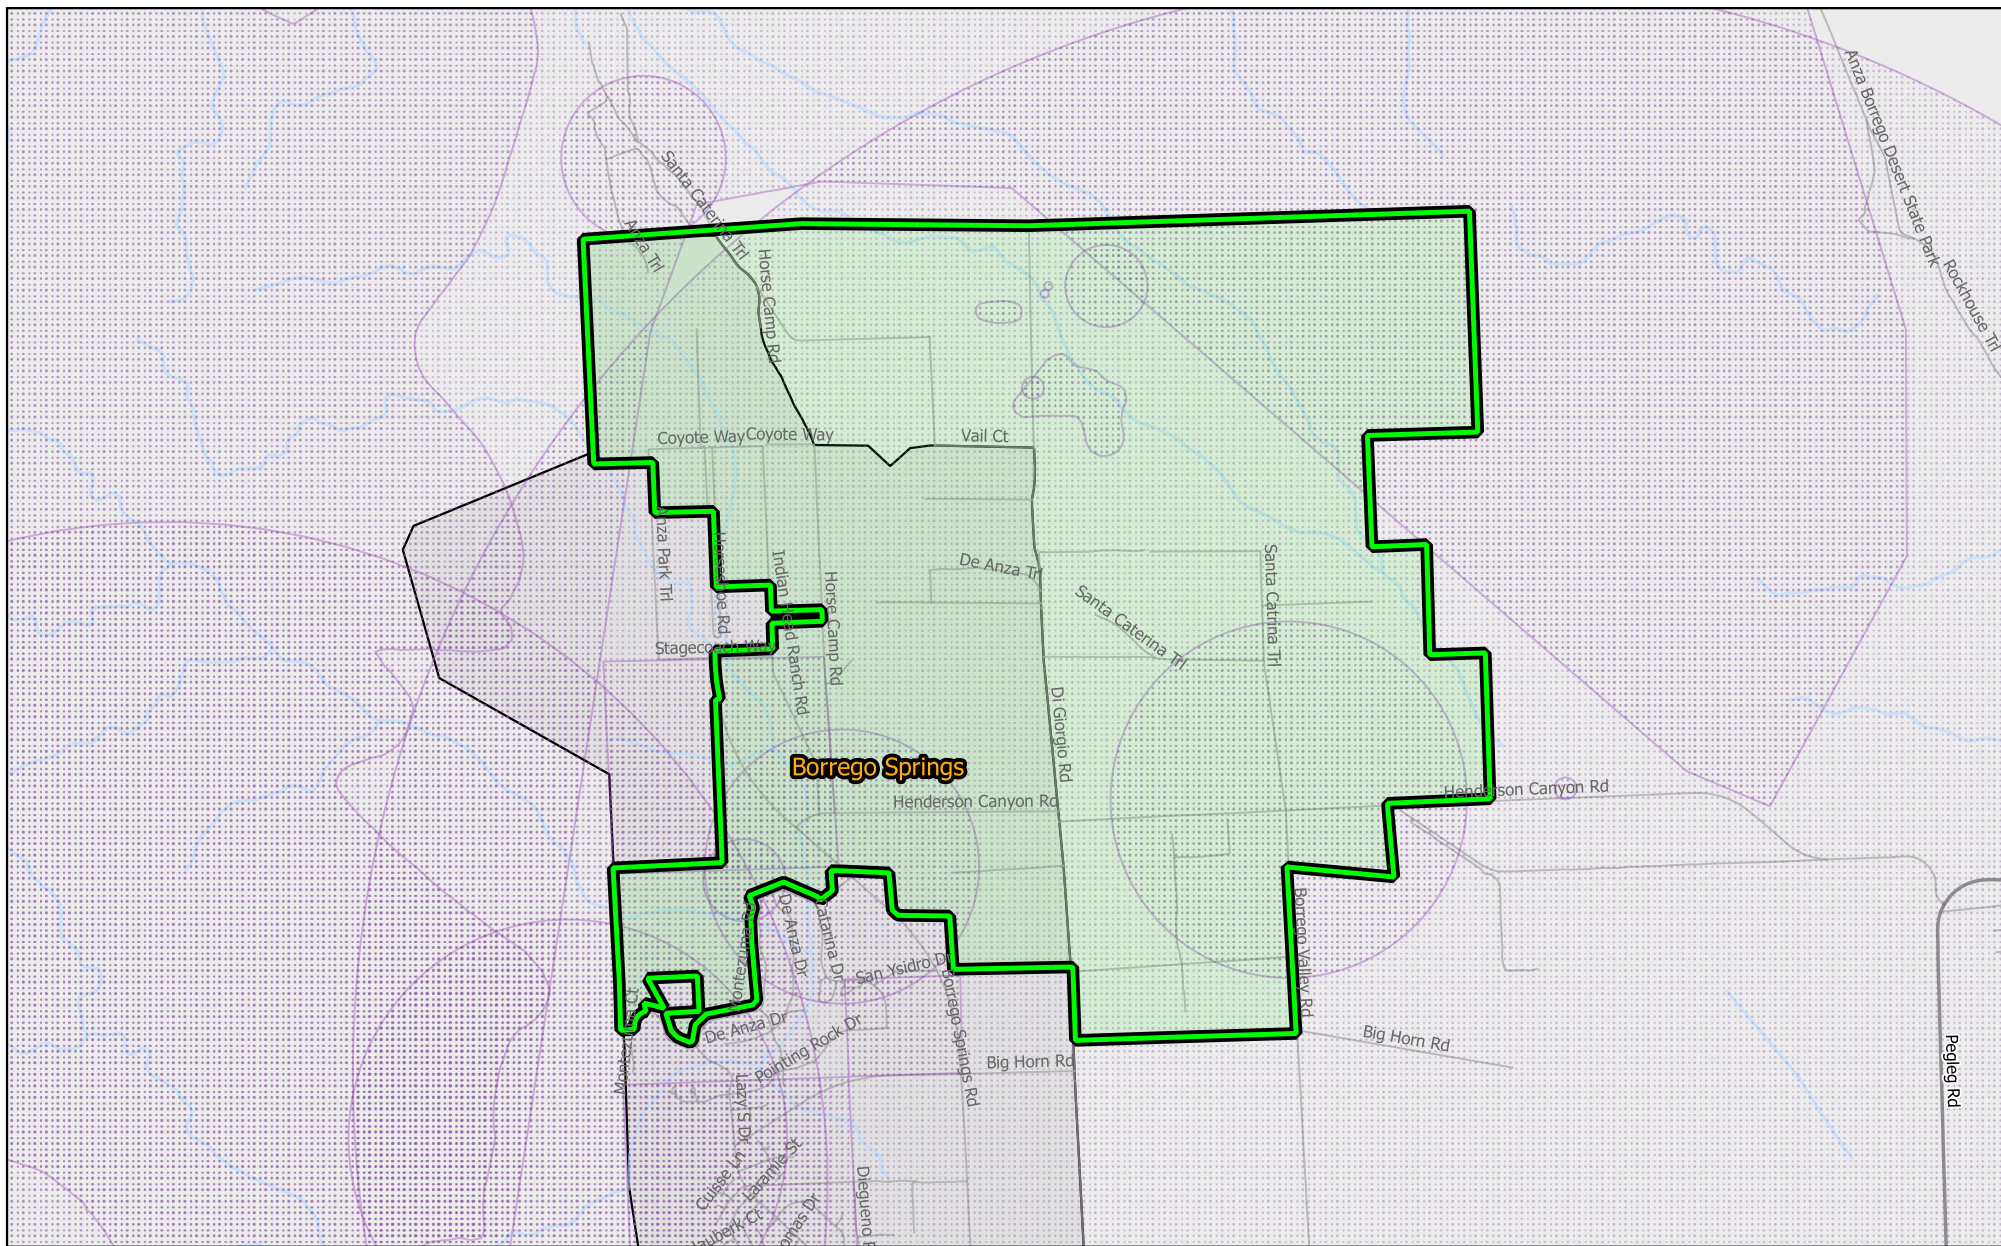

# Asian Citrus Psyllid Borrego Springs, San Diego County 2019

 New 400m Treatment Area

 Sensitive Environmental Area/ Treatment Mitigations In Place