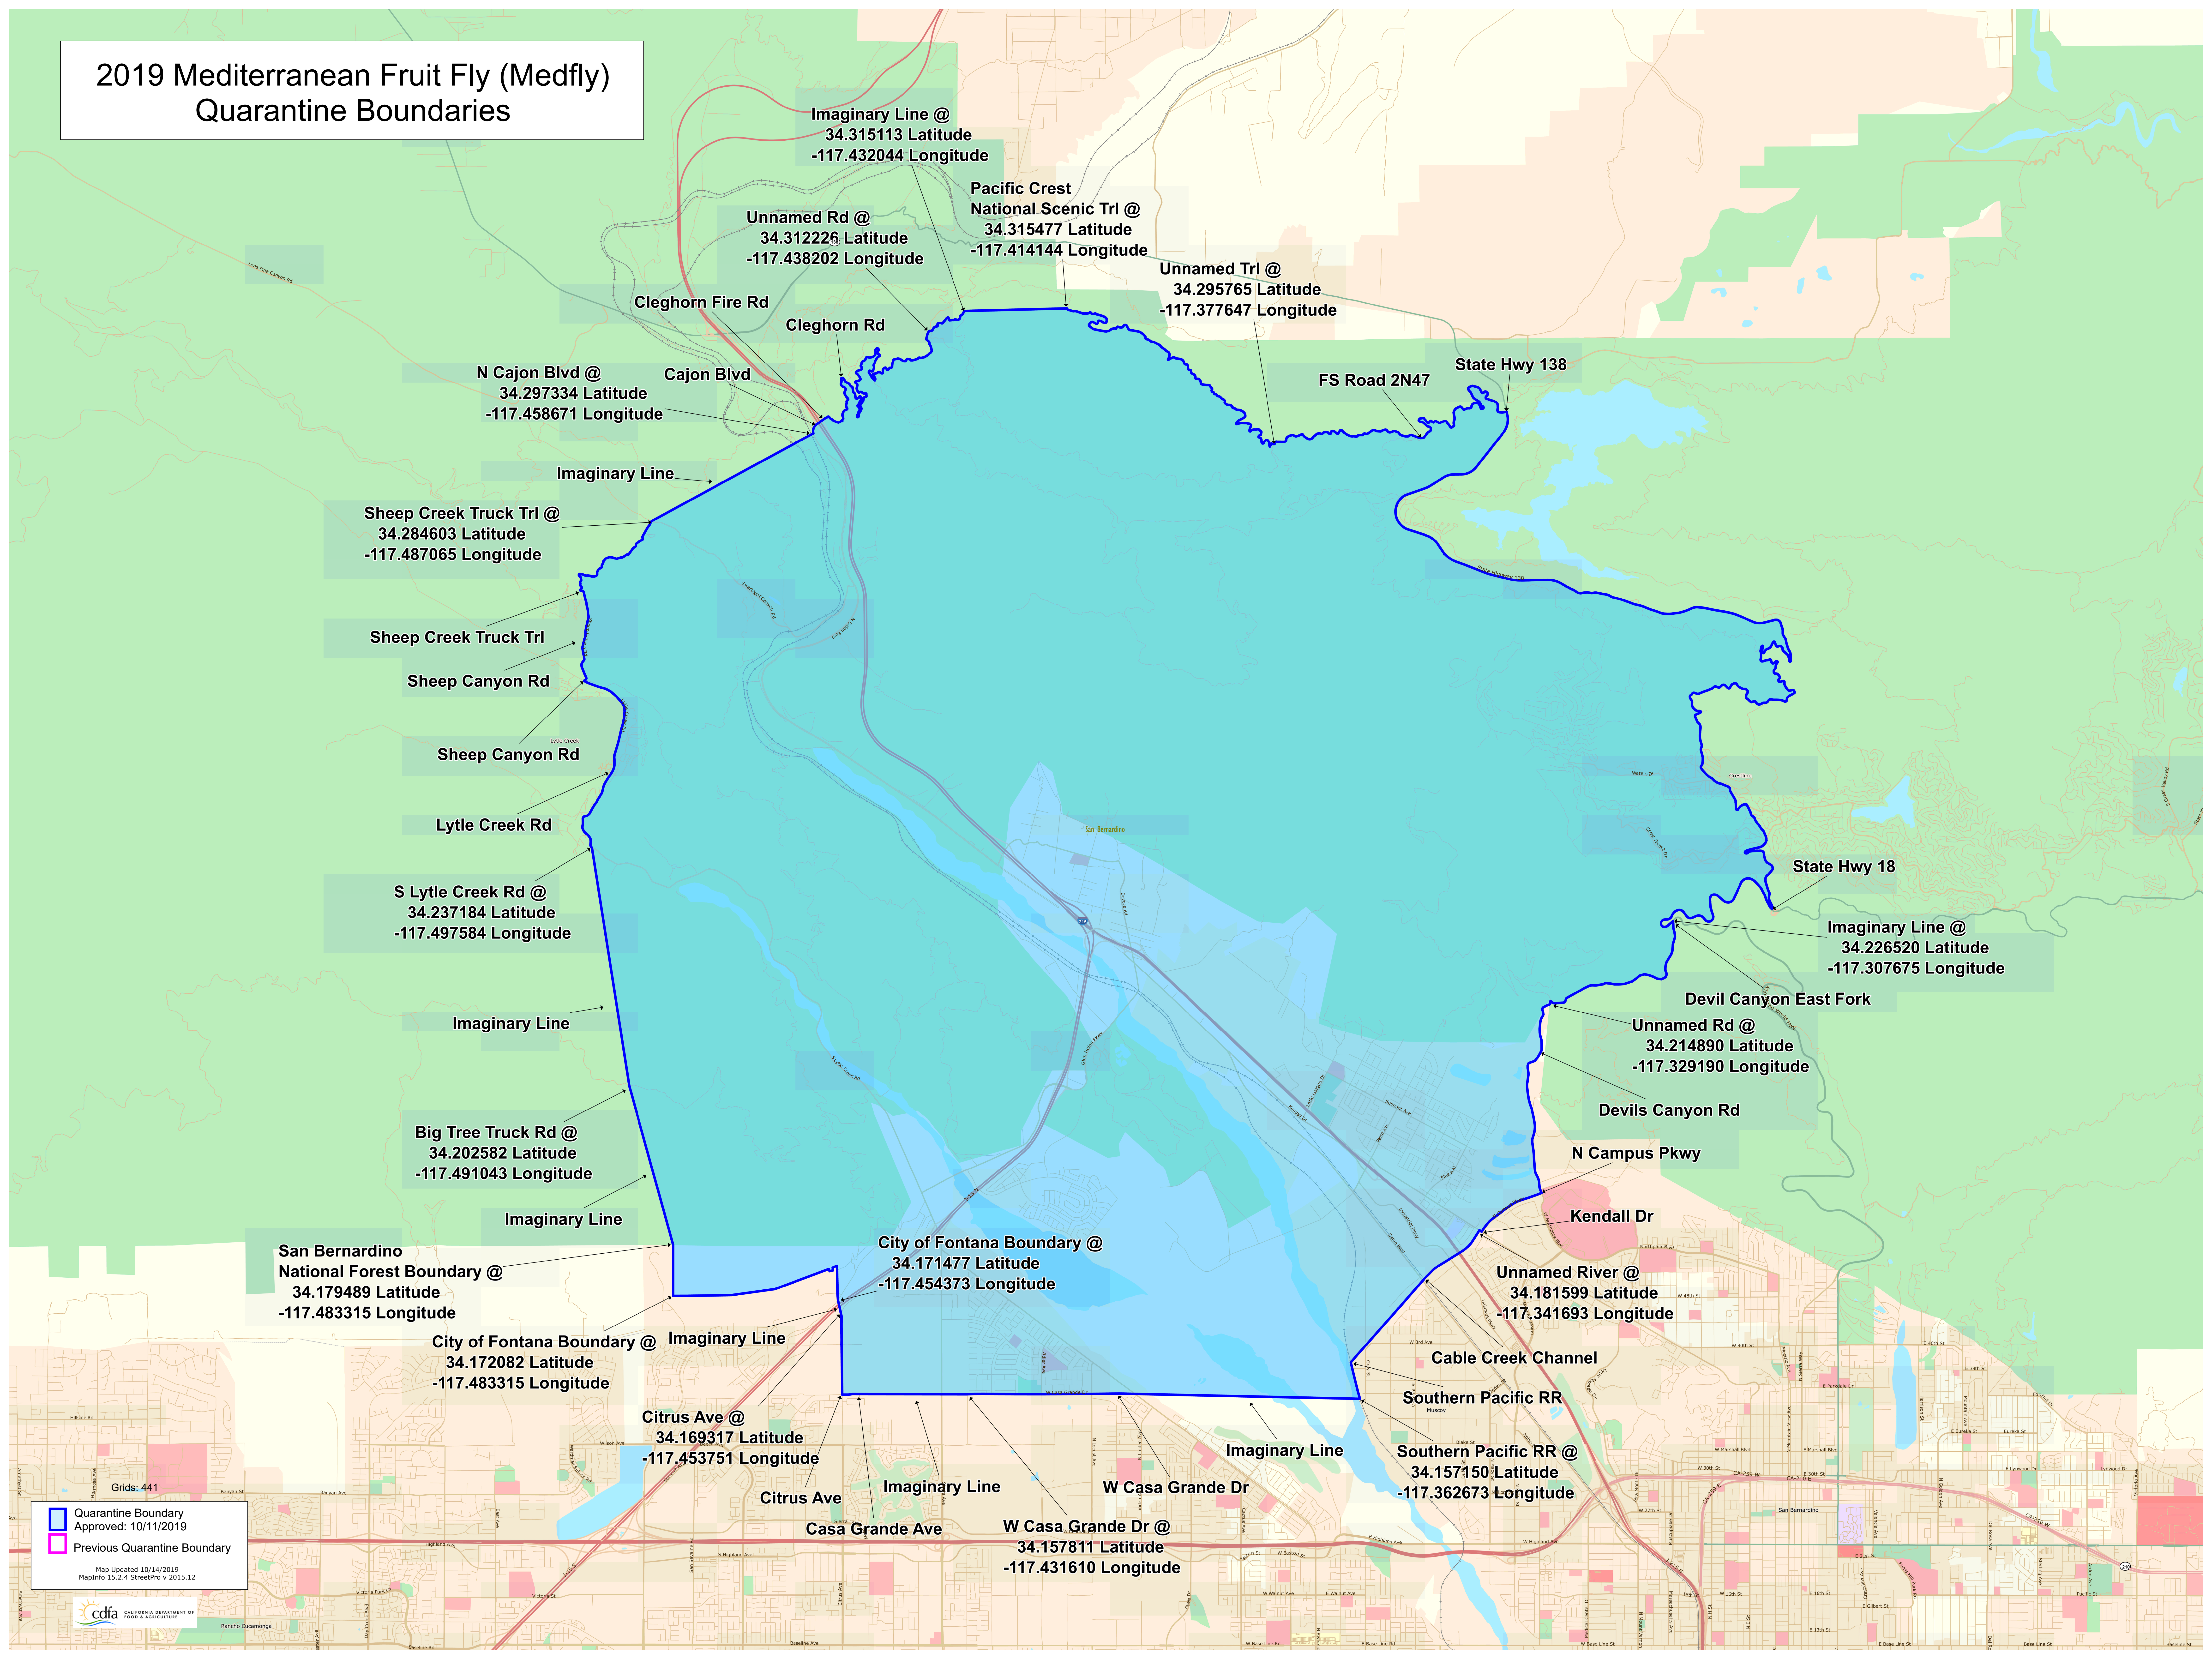

2019 Mediterranean Fruit Fly (Medfly) Quarantine Boundaries

Grids: 441

Quarantine Boundary
Approved: 10/11/2019

Previous Quarantine Boundary

Map Updated 10/14/2019
MapInfo 15.2.4 StreetPro v 2015.12