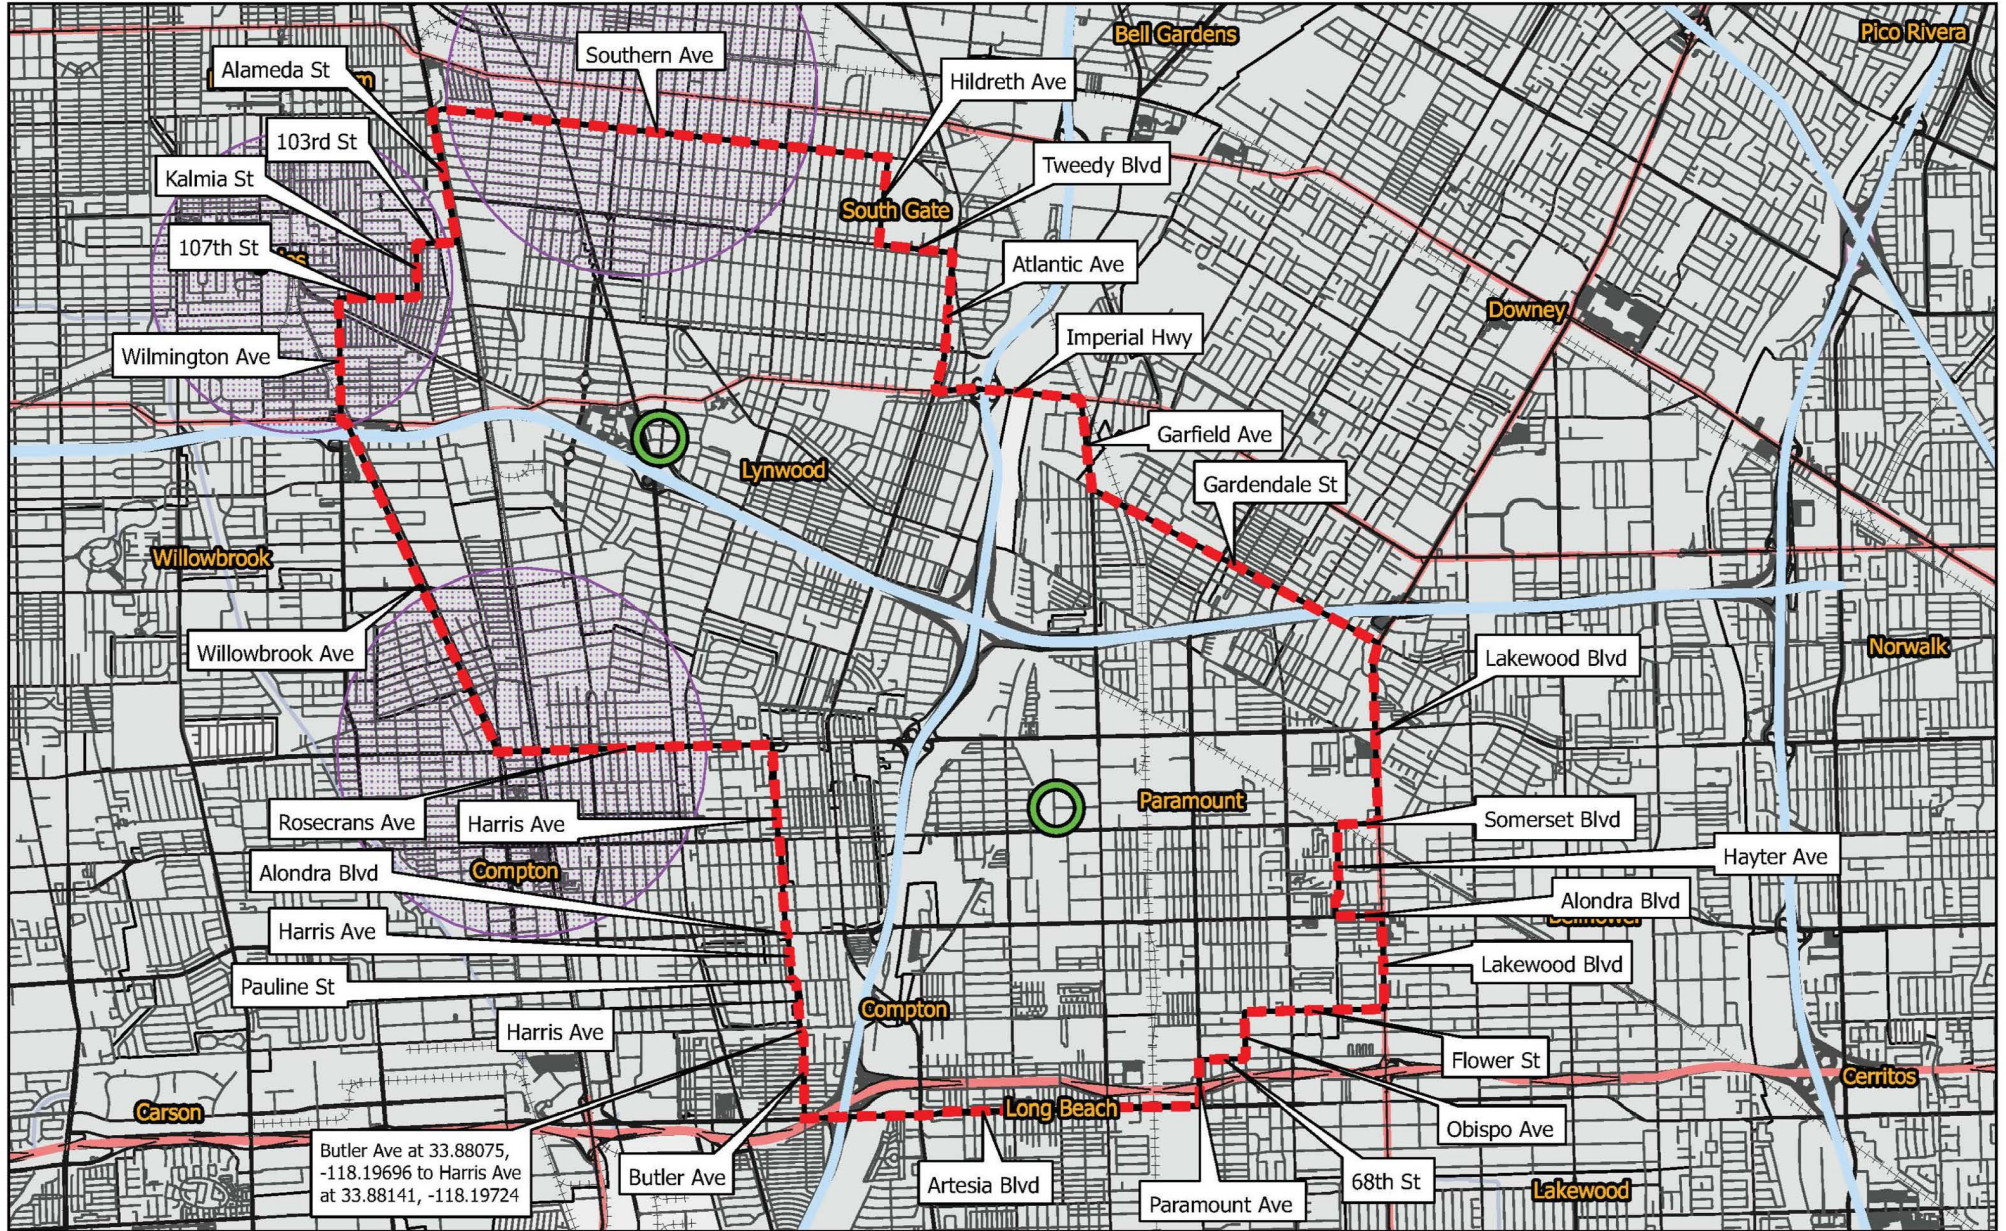

Oriental Fruit Fly Eradication Project Lynwood, Los Angeles County 2020

Butler Ave at 33.88075, -118.19696 to Harris Ave at 33.88141, -118.19724

- MAT Treatment Boundary
- Possible Foliar Treatment Area
- Sensitive Environmental Area/Treatment Mitigations In Place