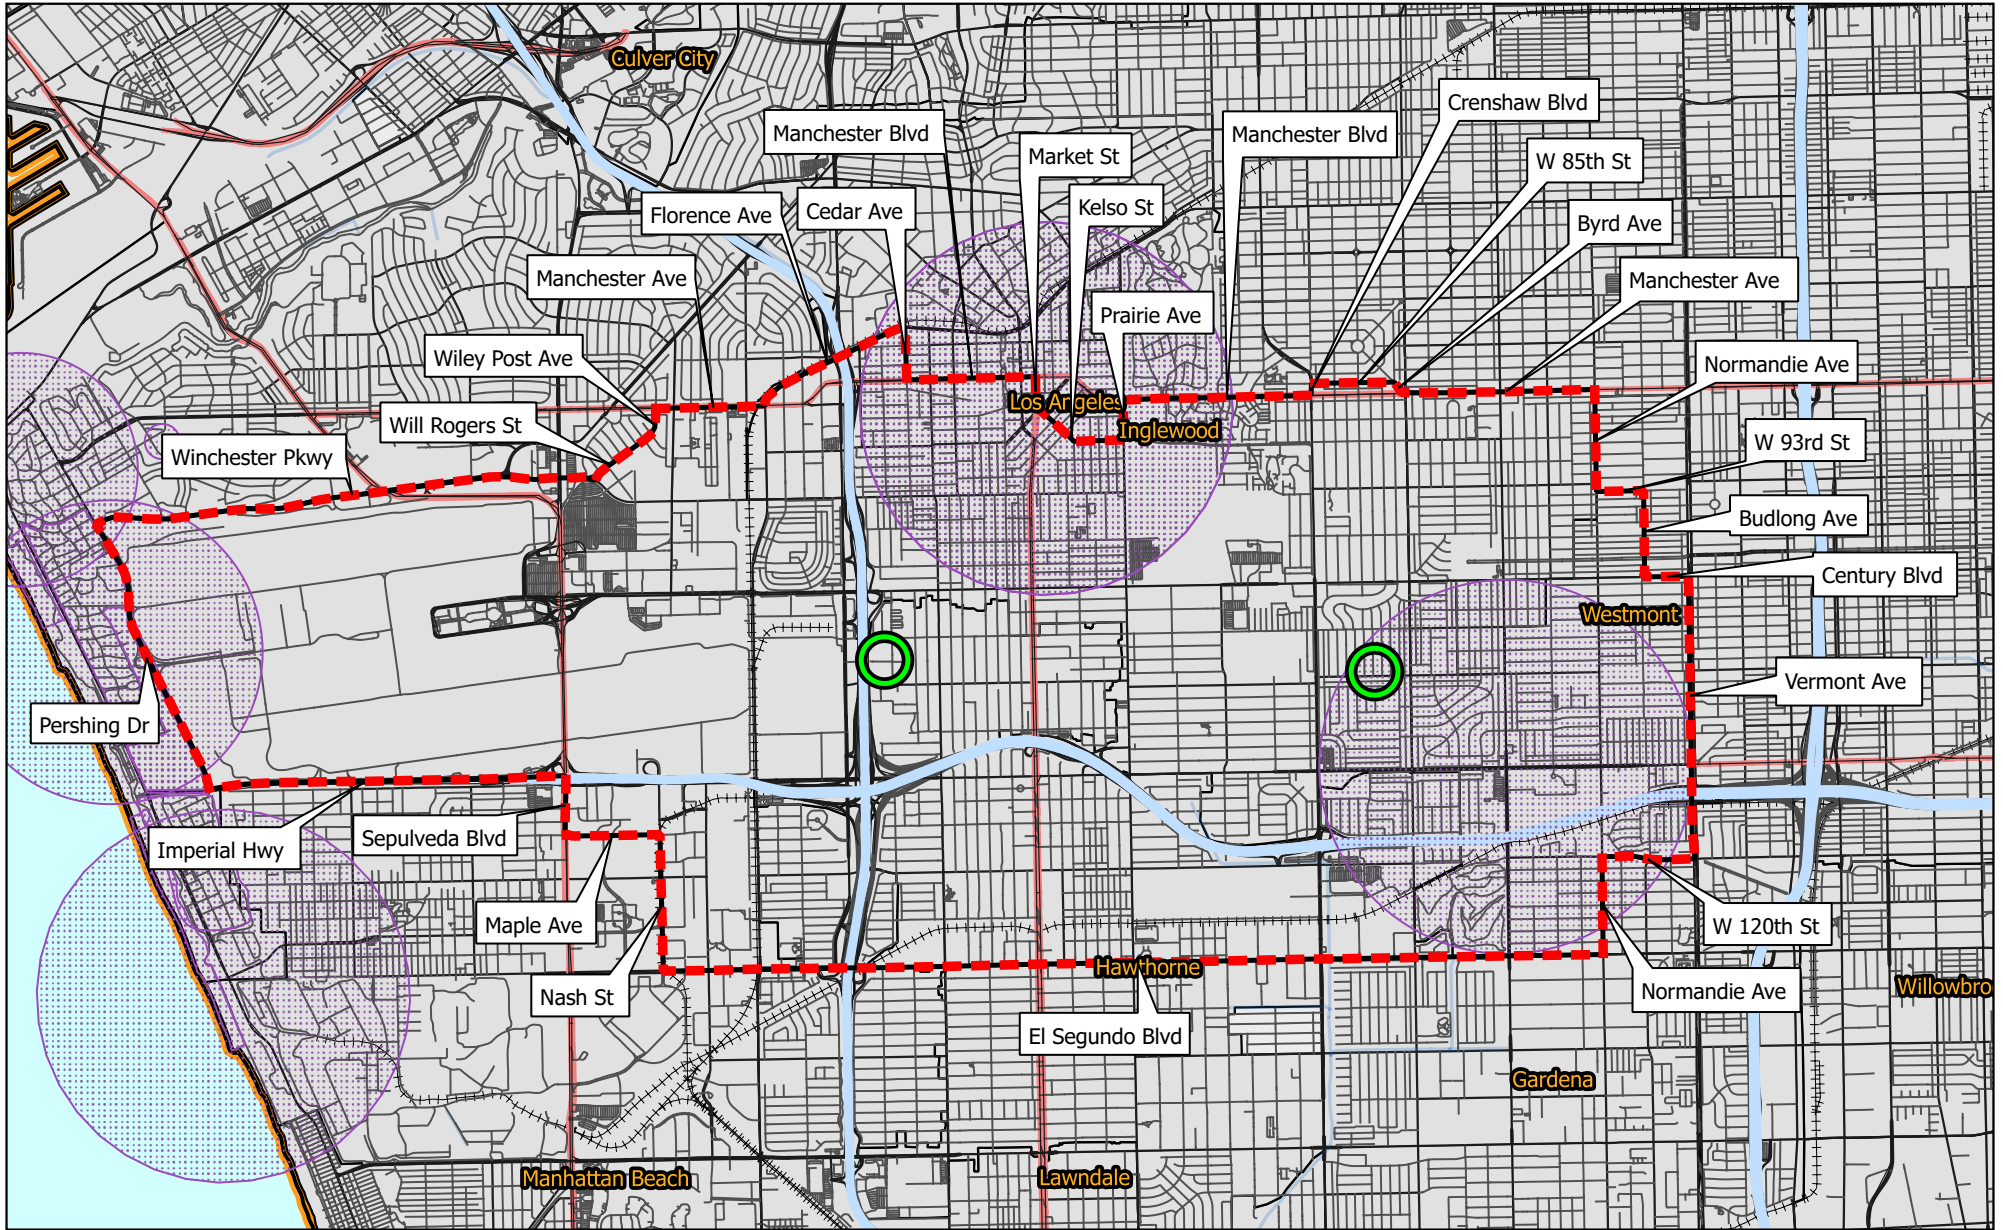

Oriental Fruit Fly Eradication Project Inglewood, Los Angeles County 2020

- MAT Treatment Boundary
- Possible Foliar Treatment Area
- Sensitive Environmental Area/Treatment Mitigations In Place