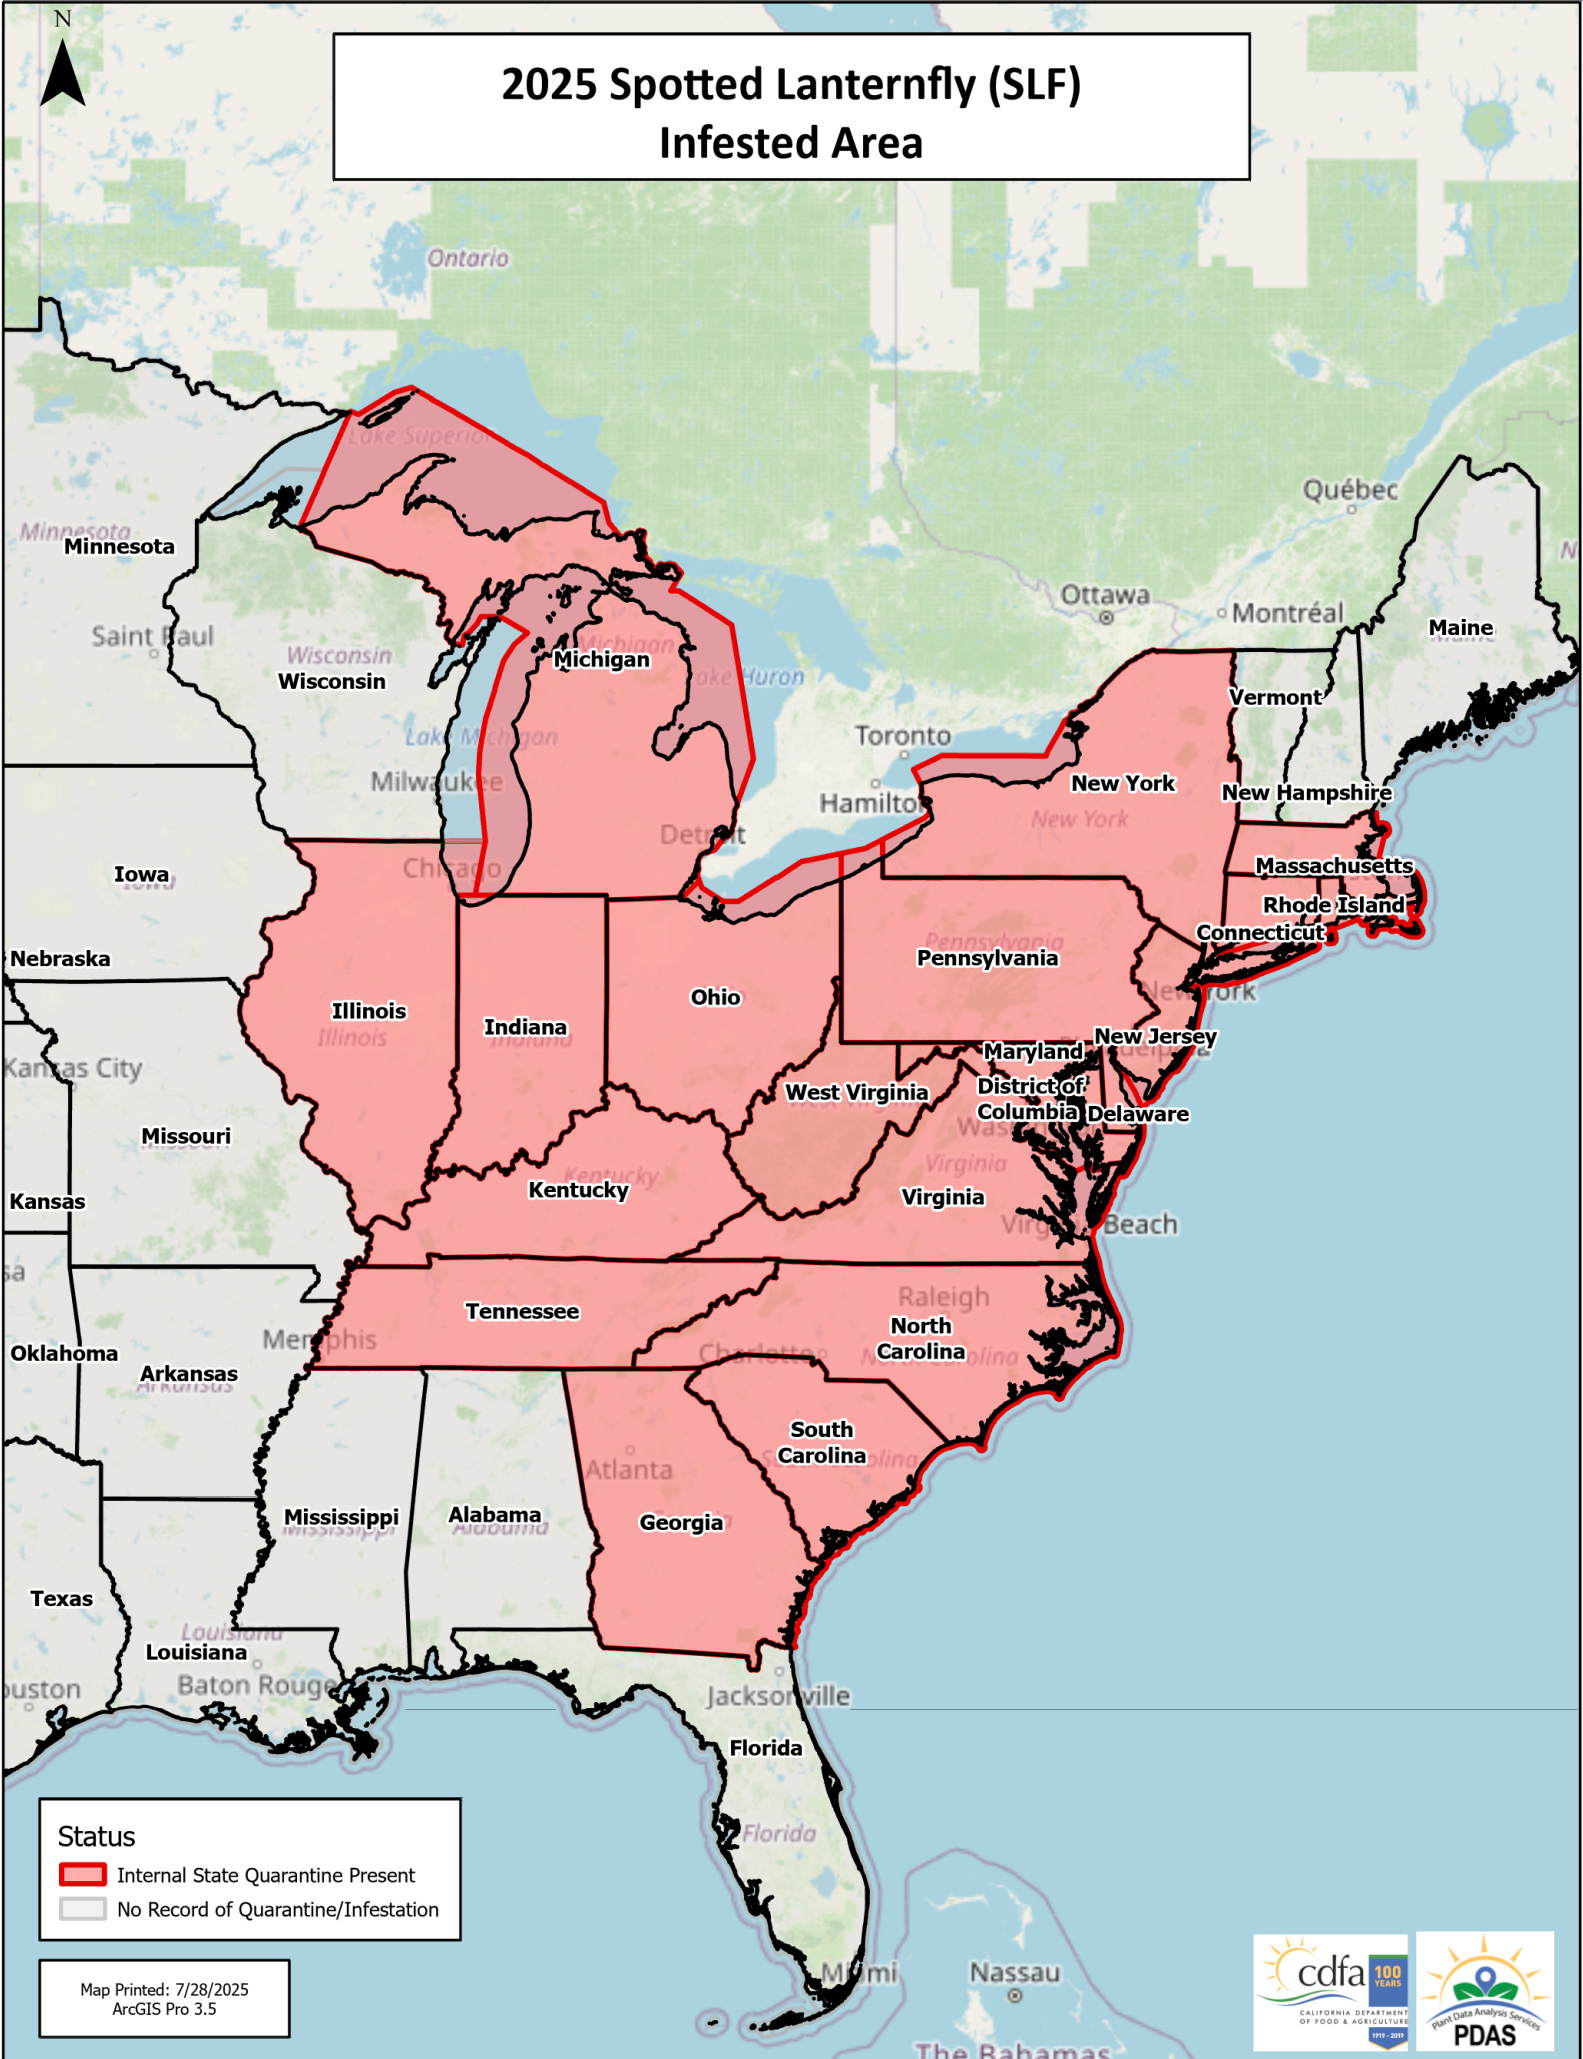

2025 Spotted Lanternfly (SLF) Infested Area

Status

-  Internal State Quarantine Present
-  No Record of Quarantine/Infestation

Map Printed: 7/28/2025
ArcGIS Pro 3.5