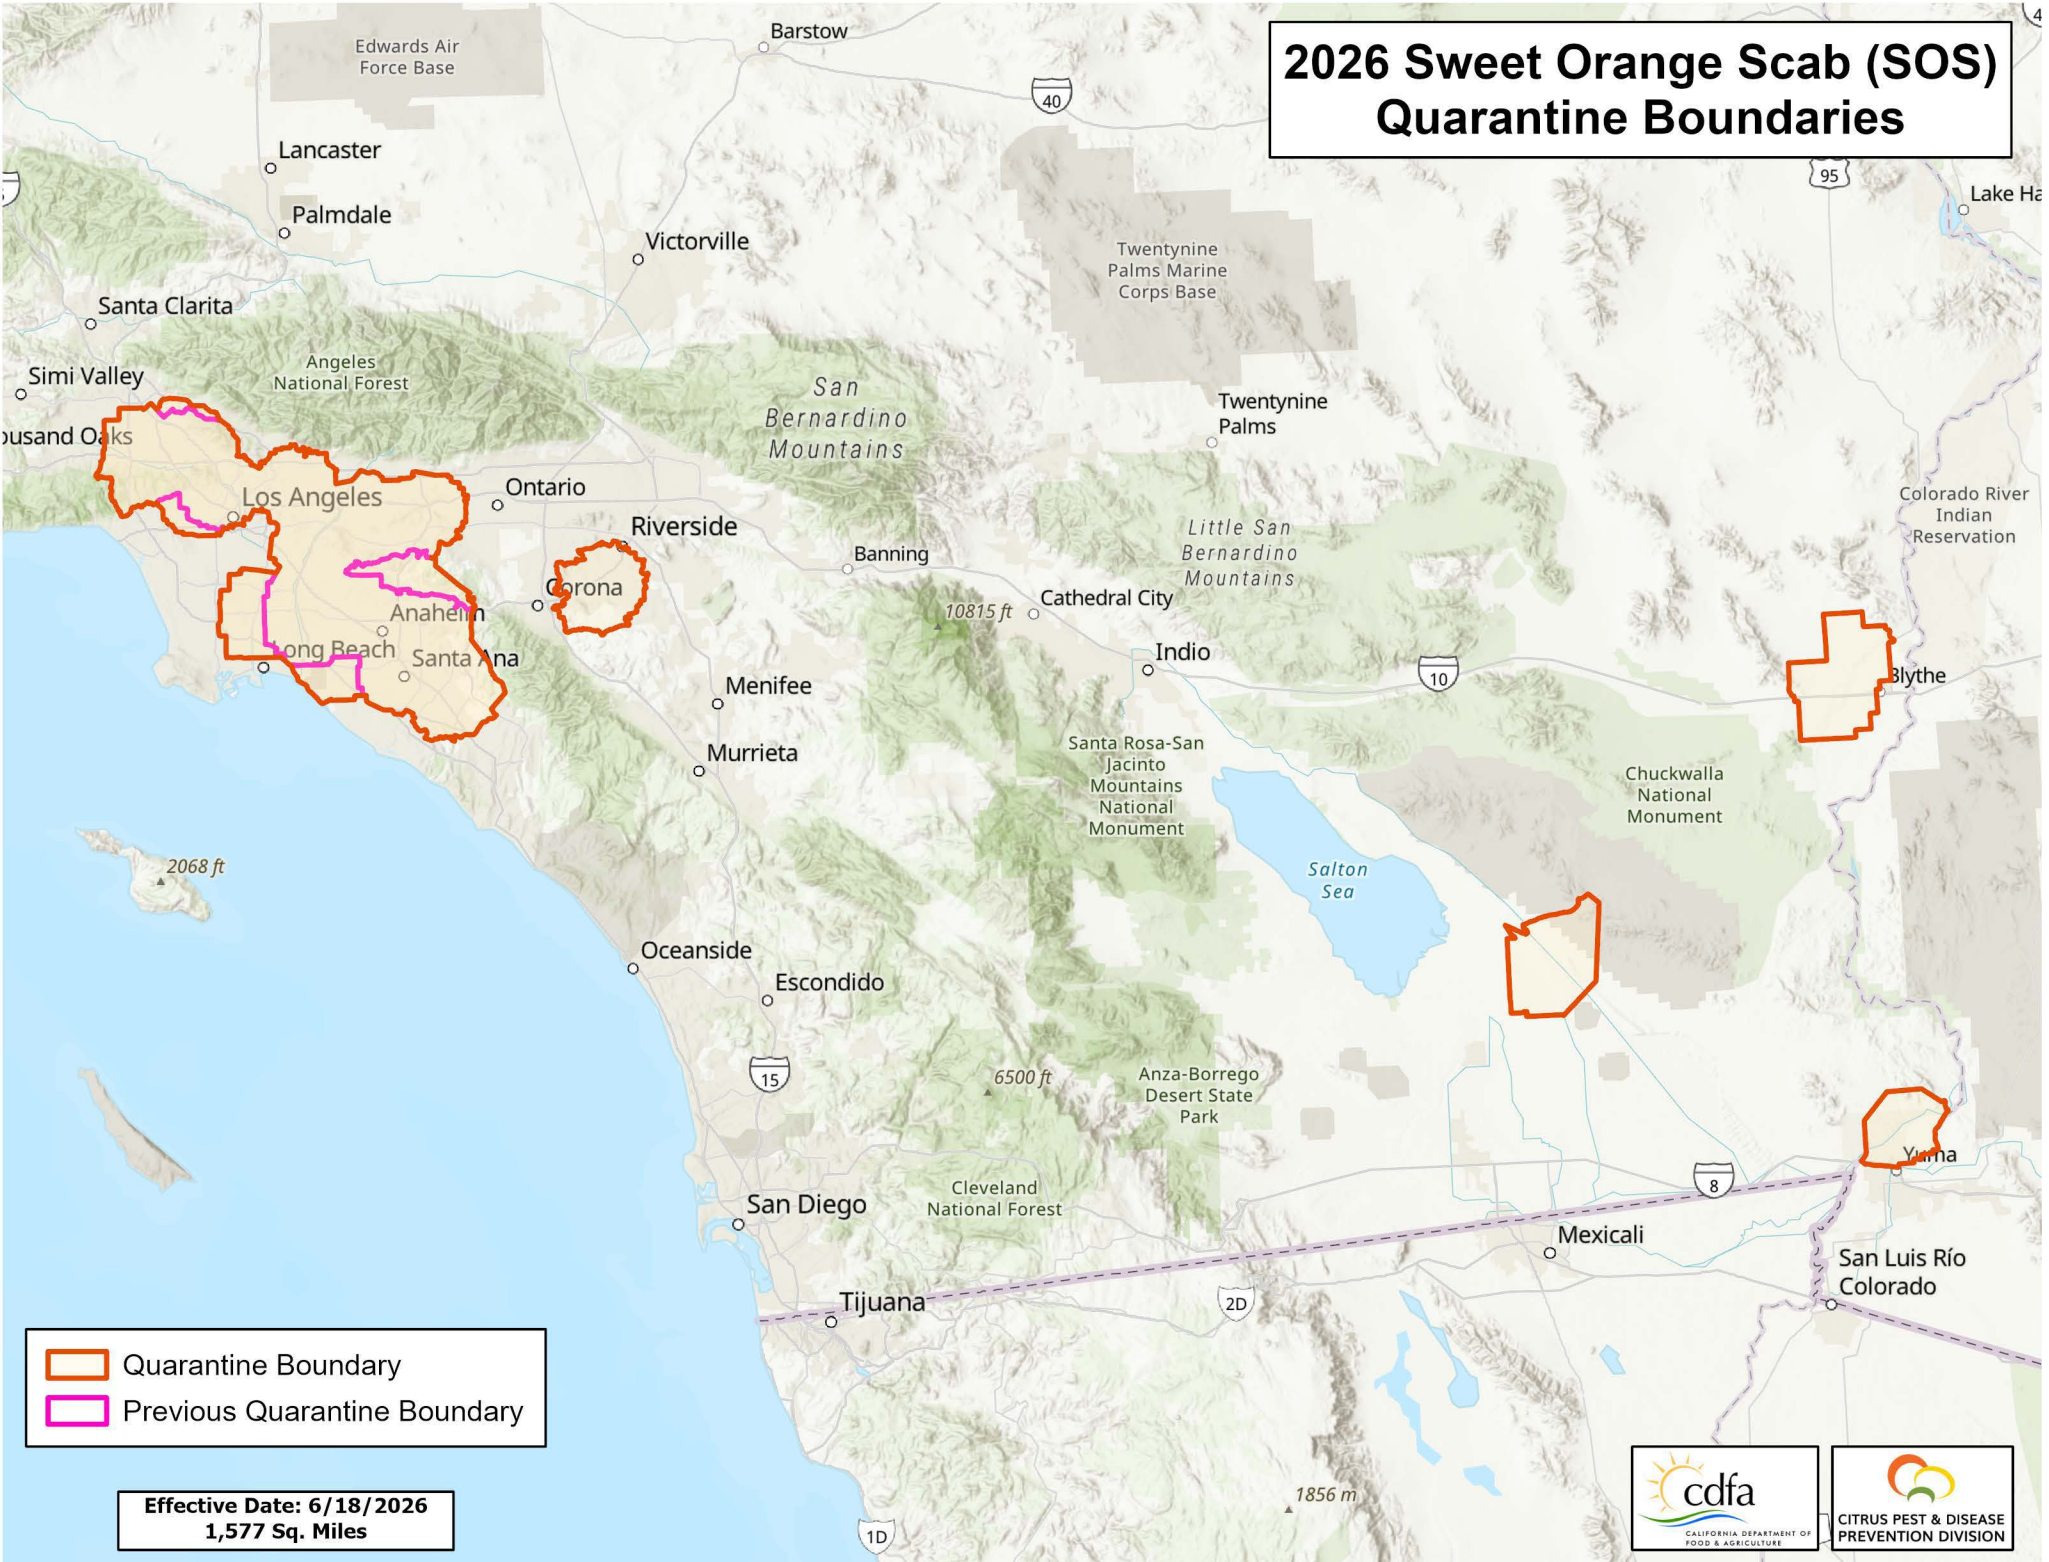

2026 Sweet Orange Scab (SOS) Quarantine Boundaries

Quarantine Boundary
Previous Quarantine Boundary

Effective Date: 6/18/2026
1,577 Sq. Miles