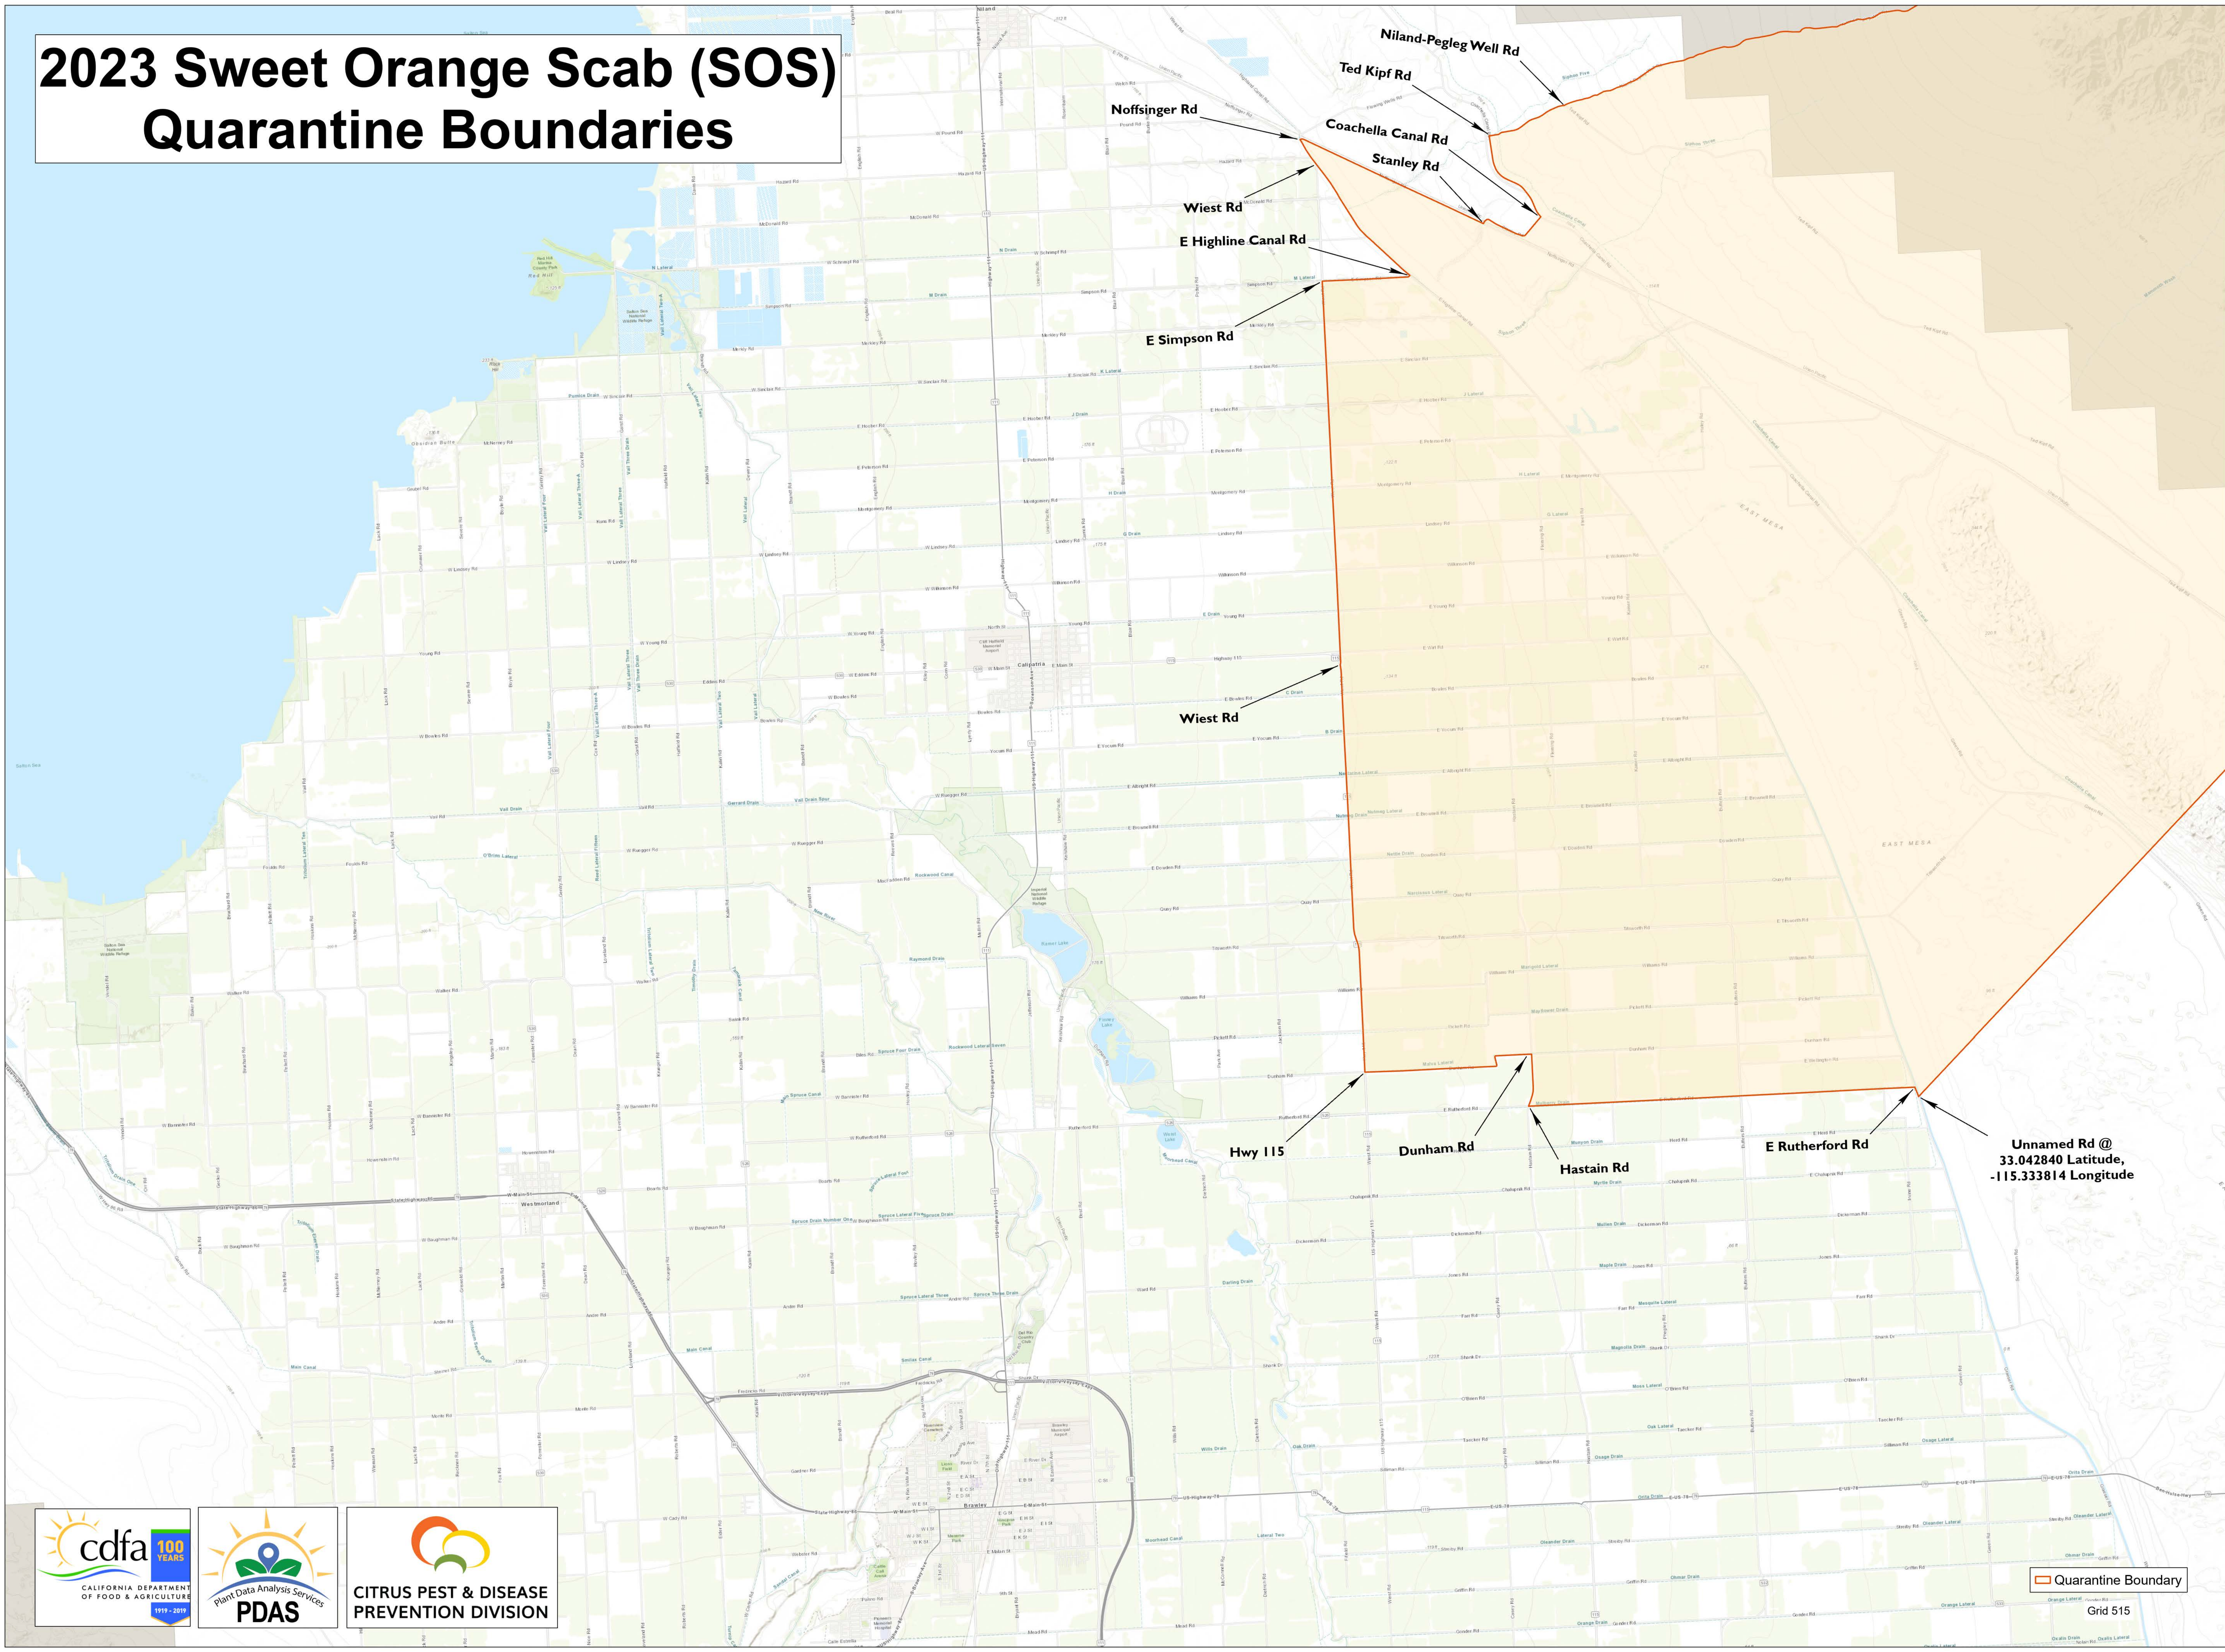

# 2023 Sweet Orange Scab (SOS) Quarantine Boundaries

Unnamed Rd @  
33.042840 Latitude,  
-115.333814 Longitude

Quarantine Boundary

Grid 515