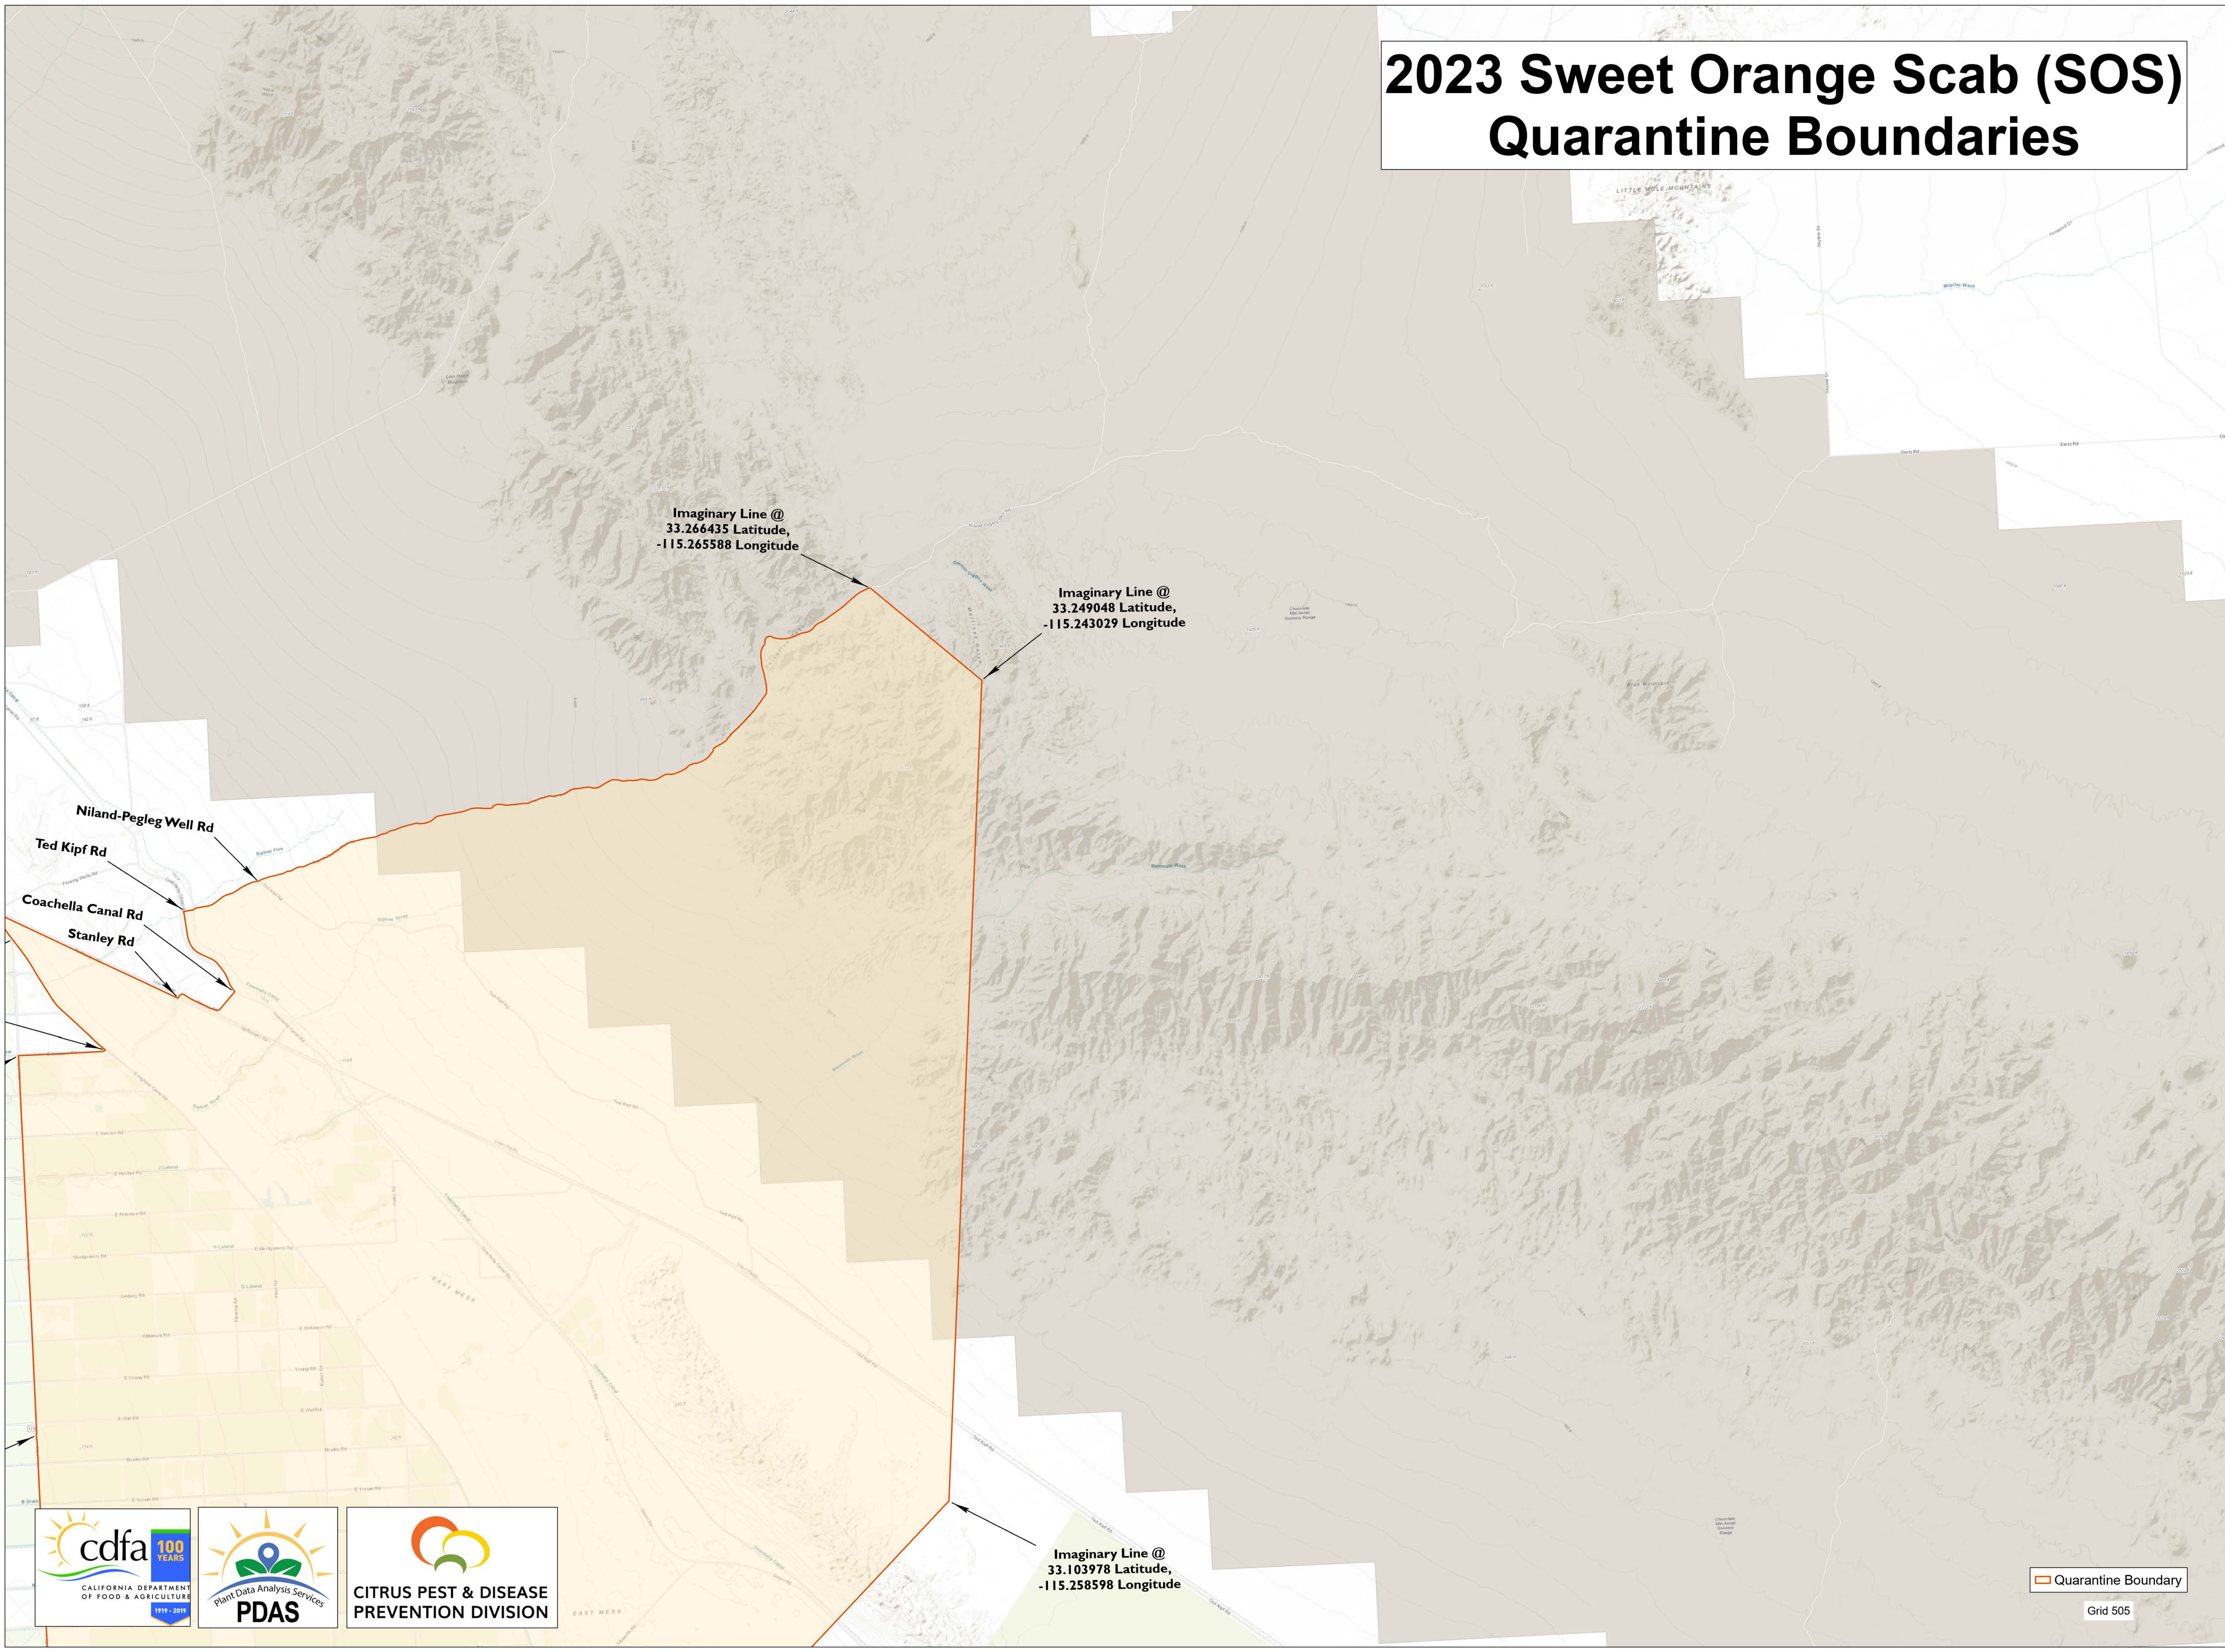

2023 Sweet Orange Scab (SOS) Quarantine Boundaries

Imaginary Line @
33.266435 Latitude,
-115.265588 Longitude

Imaginary Line @
33.249048 Latitude,
-115.243029 Longitude

Imaginary Line @
33.103978 Latitude,
-115.258598 Longitude

Niland-Pegleg Well Rd
Ted Kipf Rd
Coachella Canal Rd
Stanley Rd

Quarantine Boundary

Grid 505