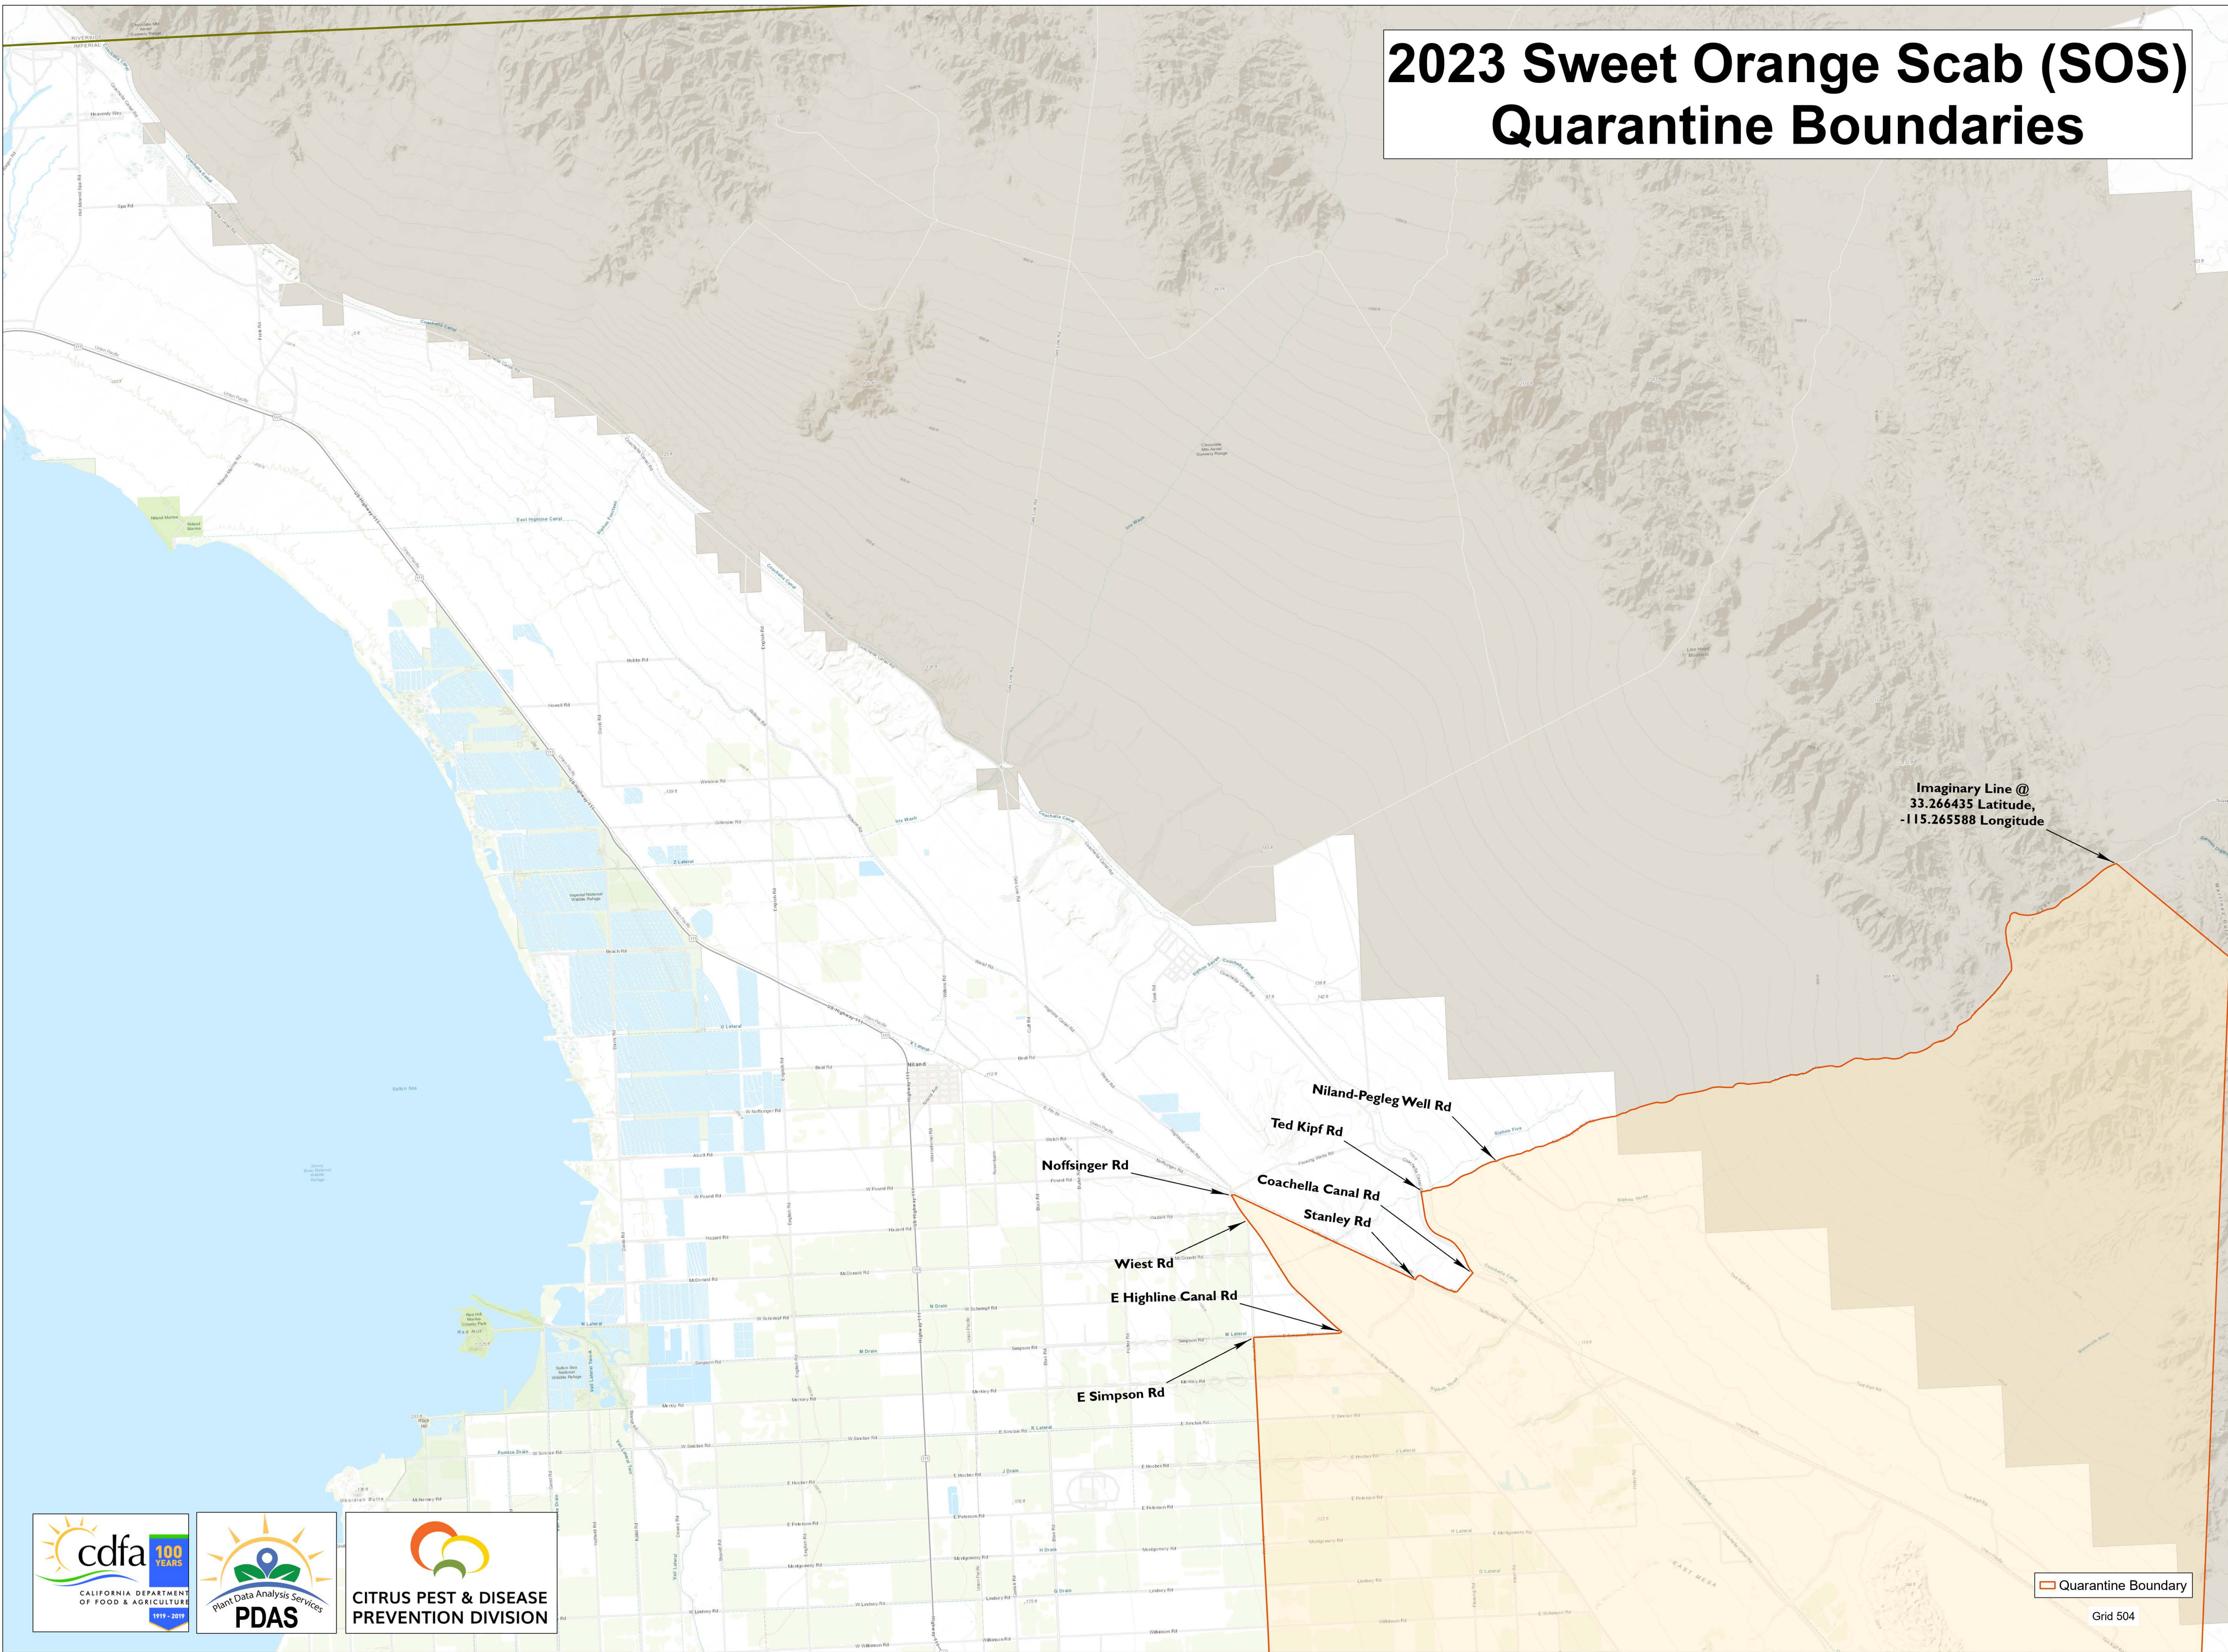

2023 Sweet Orange Scab (SOS) Quarantine Boundaries

Imaginary Line @
33.266435 Latitude,
-115.265588 Longitude

Quarantine Boundary

Grid 504