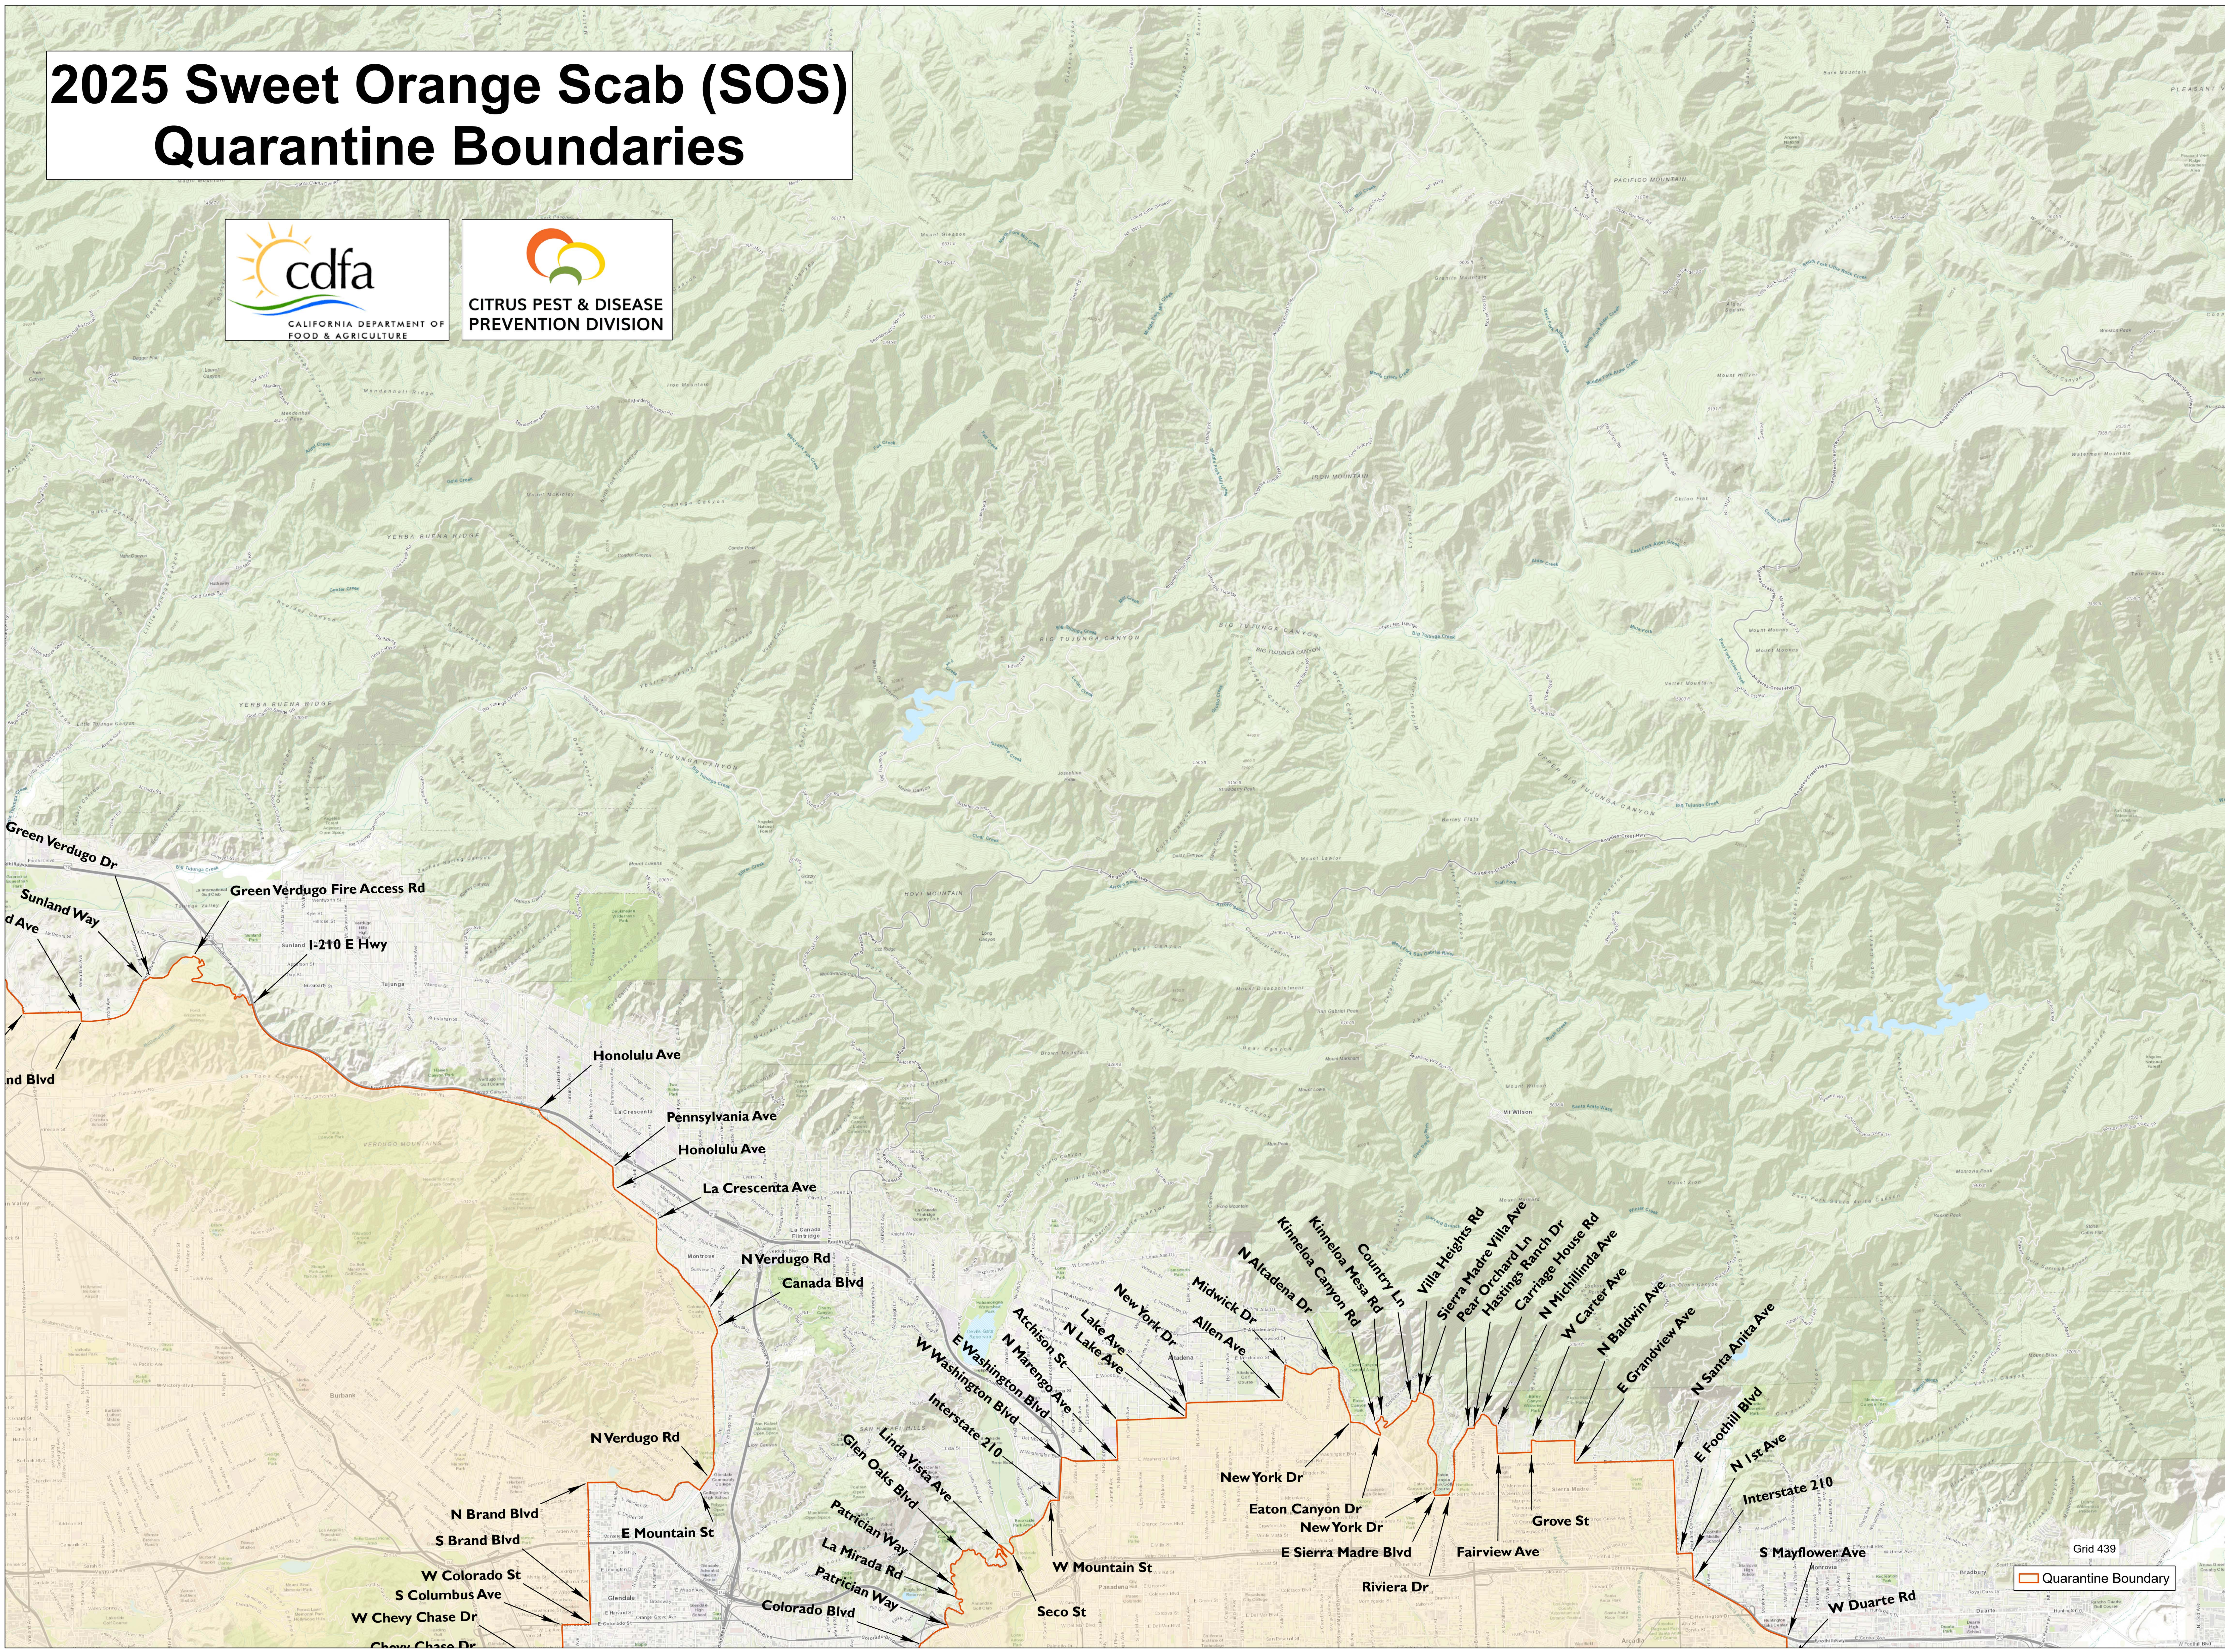

2025 Sweet Orange Scab (SOS) Quarantine Boundaries

Grid 439
Quarantine Boundary