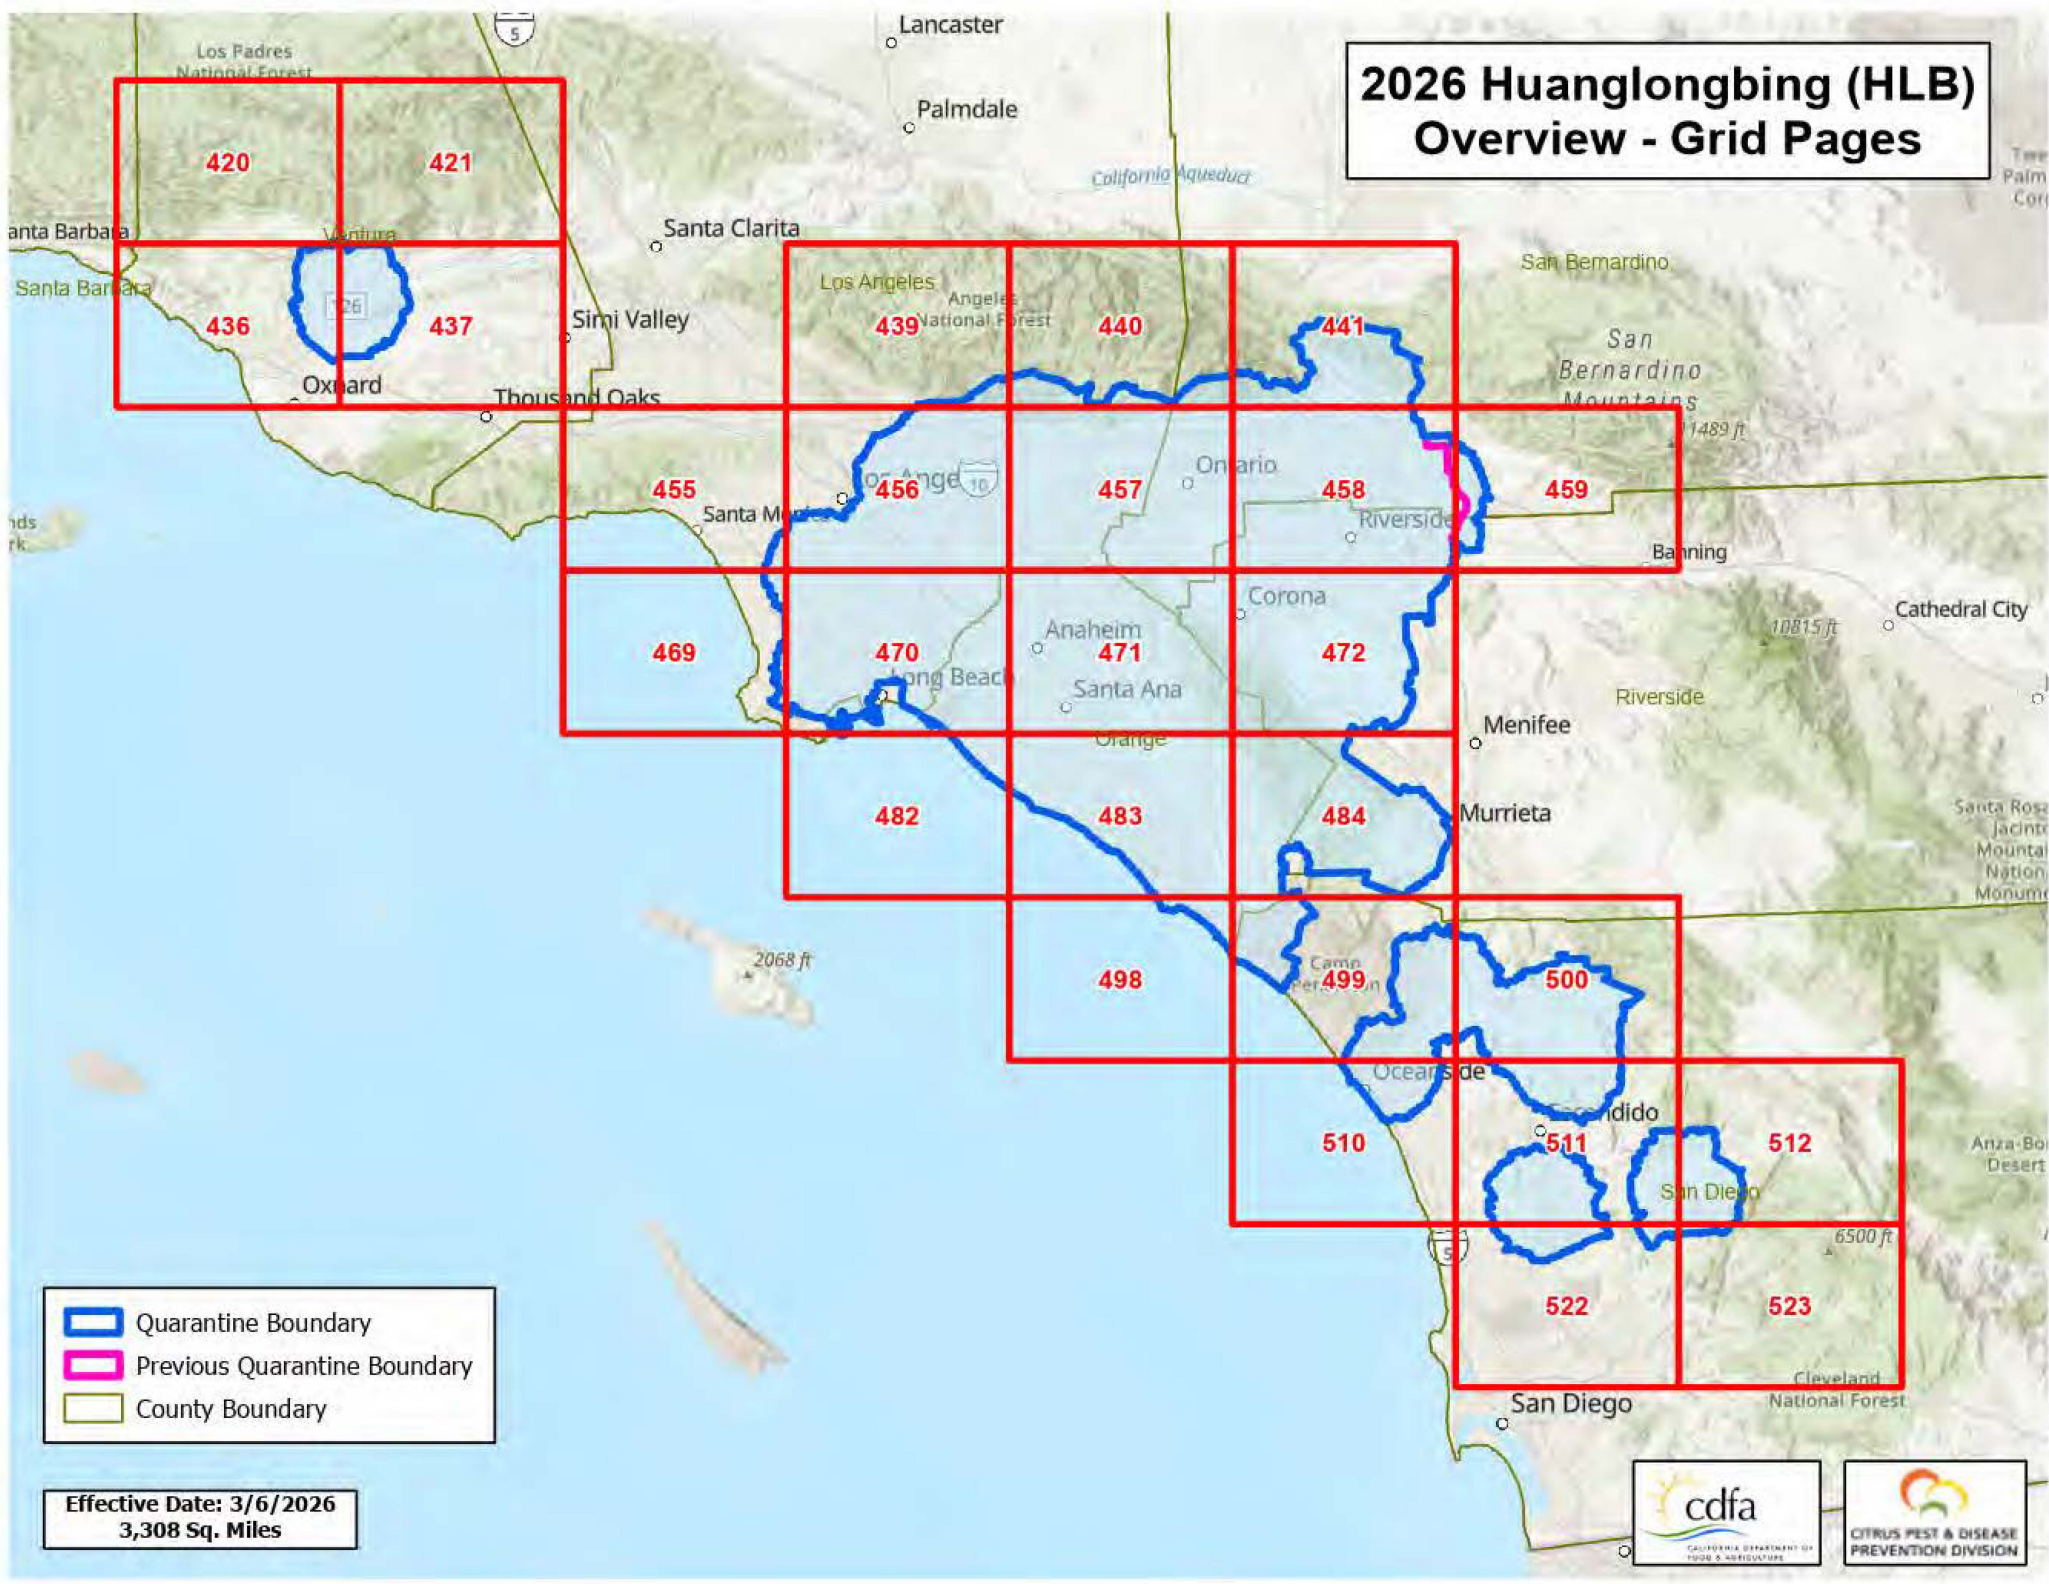

2026 Huanglongbing (HLB) Overview - Grid Pages

- Quarantine Boundary
- Previous Quarantine Boundary
- County Boundary

Effective Date: 3/6/2026
3,308 Sq. Miles