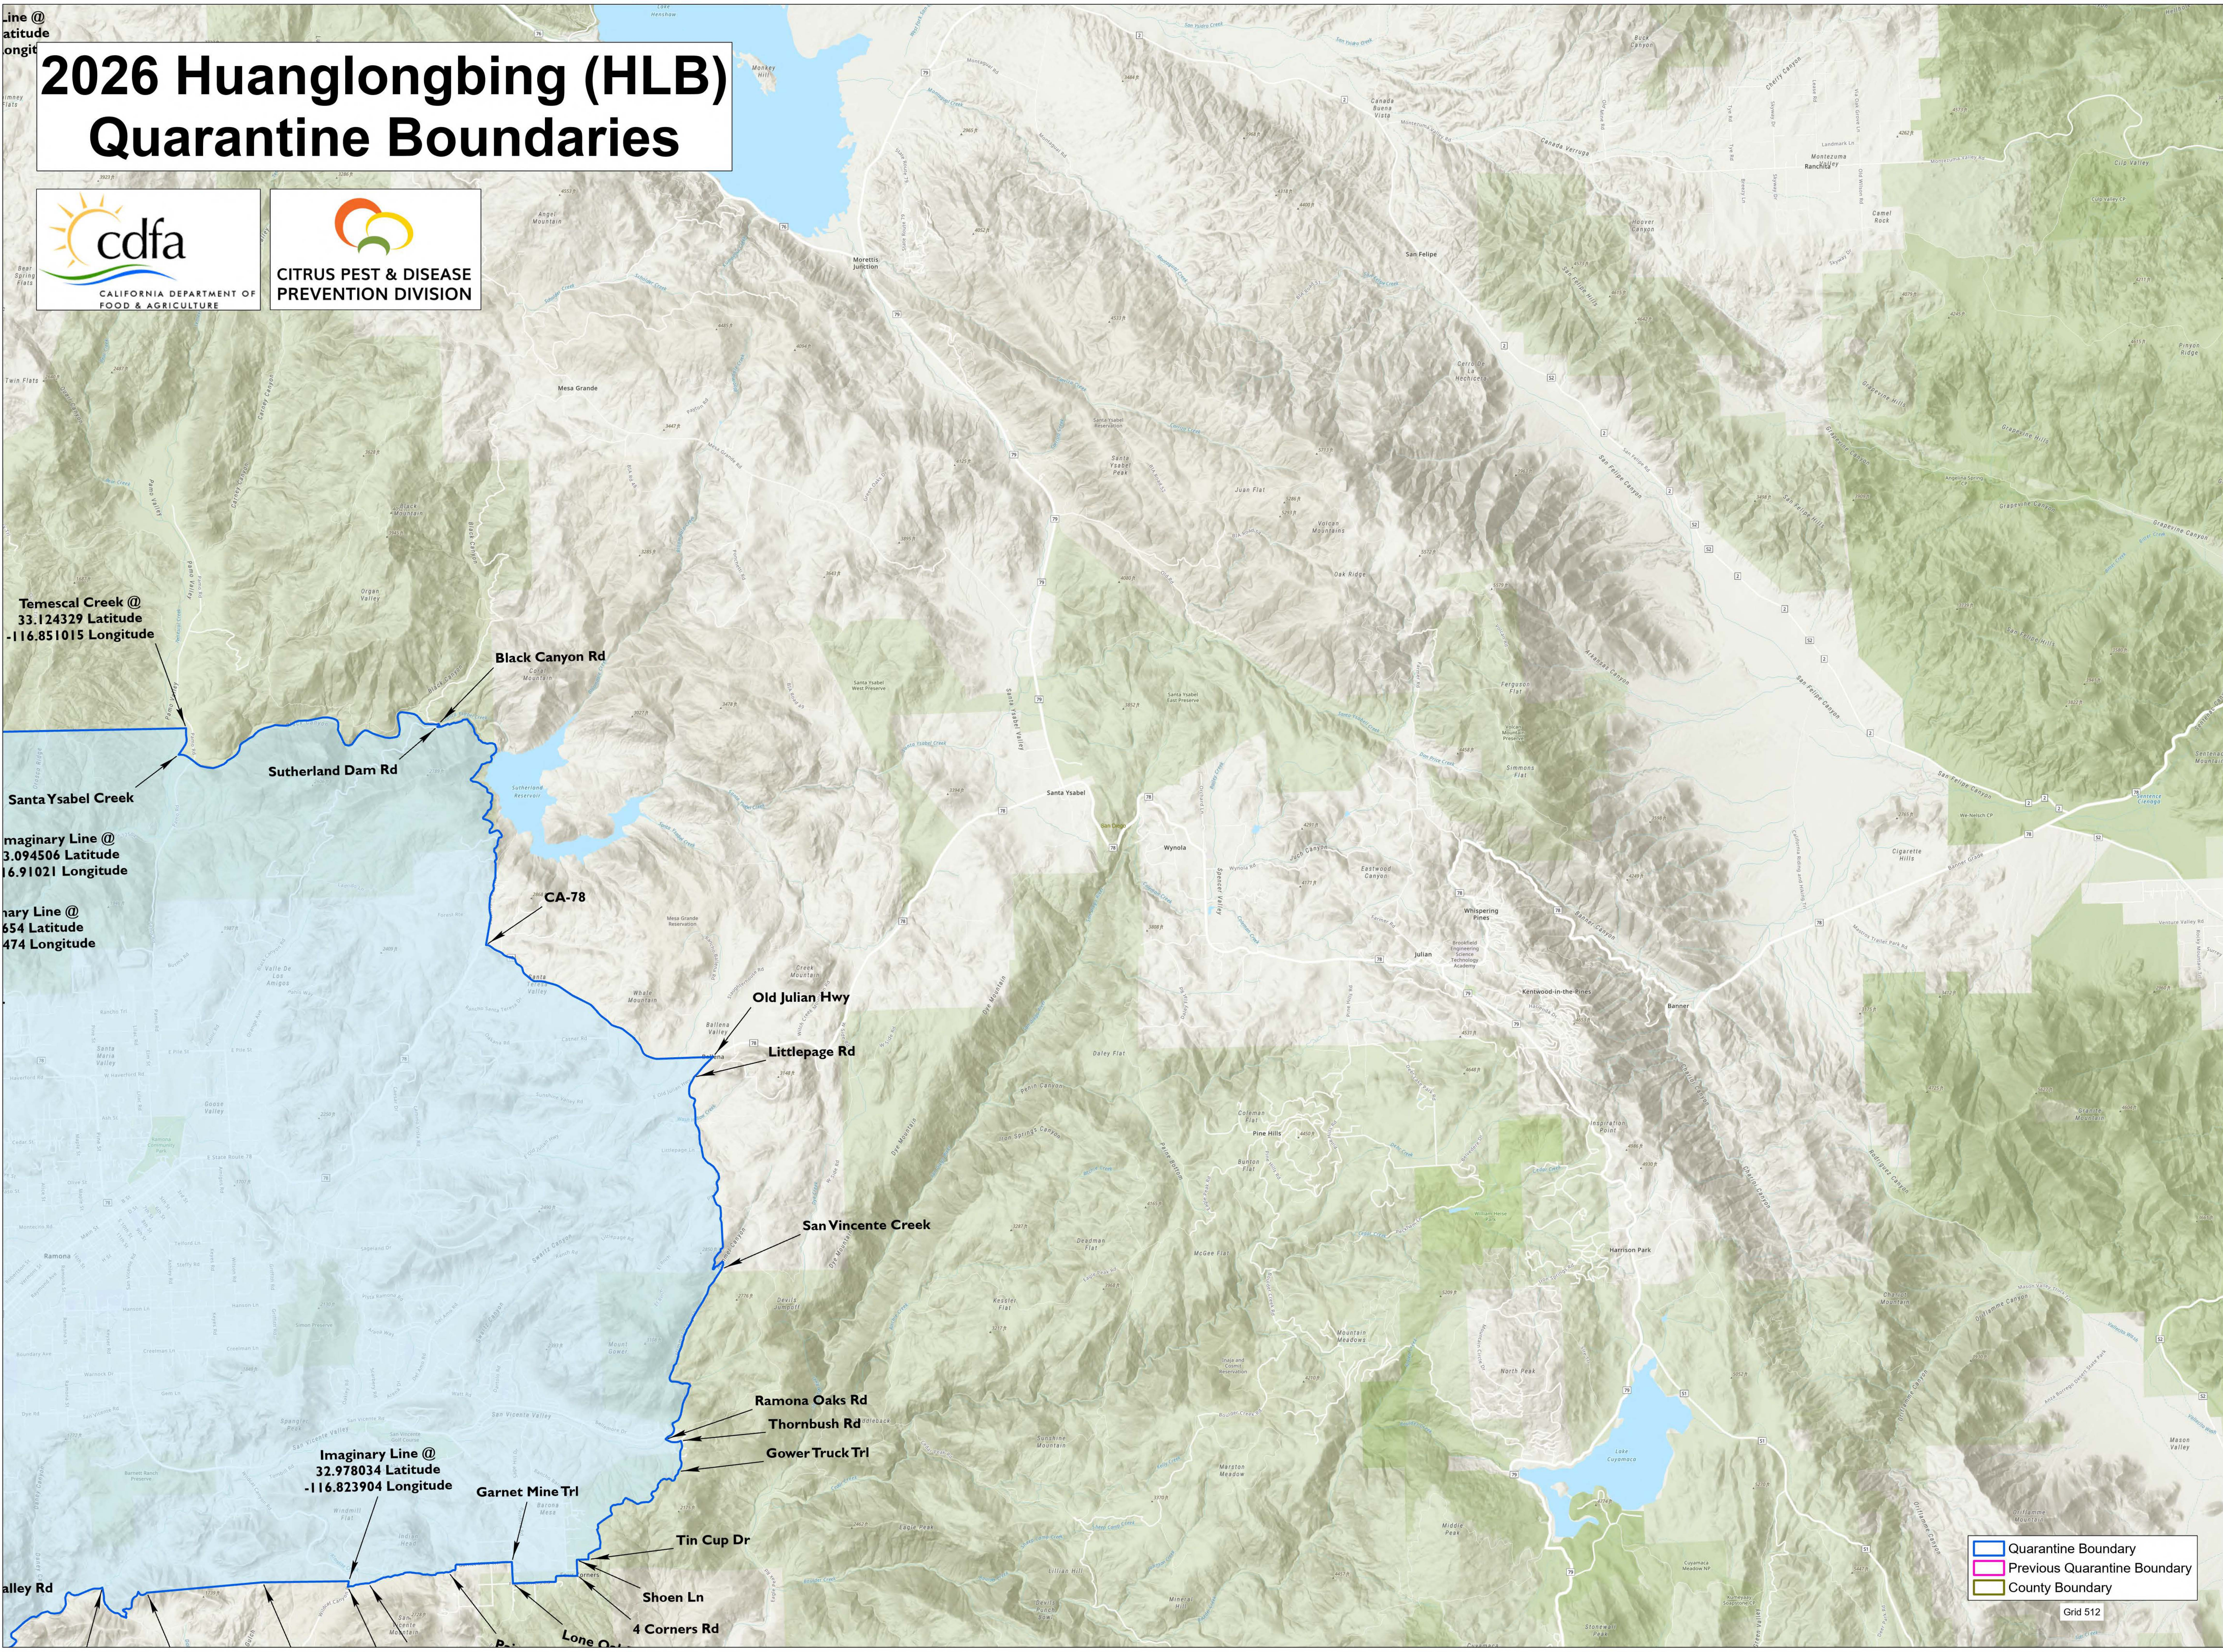

# 2026 Huanglongbing (HLB) Quarantine Boundaries

Temescal Creek @  
33.124329 Latitude  
-116.851015 Longitude

Santa Ysabel Creek

Imaginary Line @  
33.094506 Latitude  
-116.91021 Longitude

Imaginary Line @  
32.978034 Latitude  
-116.823904 Longitude

Valley Rd

Shoen Ln

4 Corners Rd

Black Canyon Rd

Sutherland Dam Rd

CA-78

Old Julian Hwy

Littlepage Rd

San Vicente Creek

Ramona Oaks Rd

Thornbush Rd

Gower Truck Trl

Garnet Mine Trl

Tin Cup Dr

Shoen Ln

4 Corners Rd

- Quarantine Boundary
- Previous Quarantine Boundary
- County Boundary

Grid 512