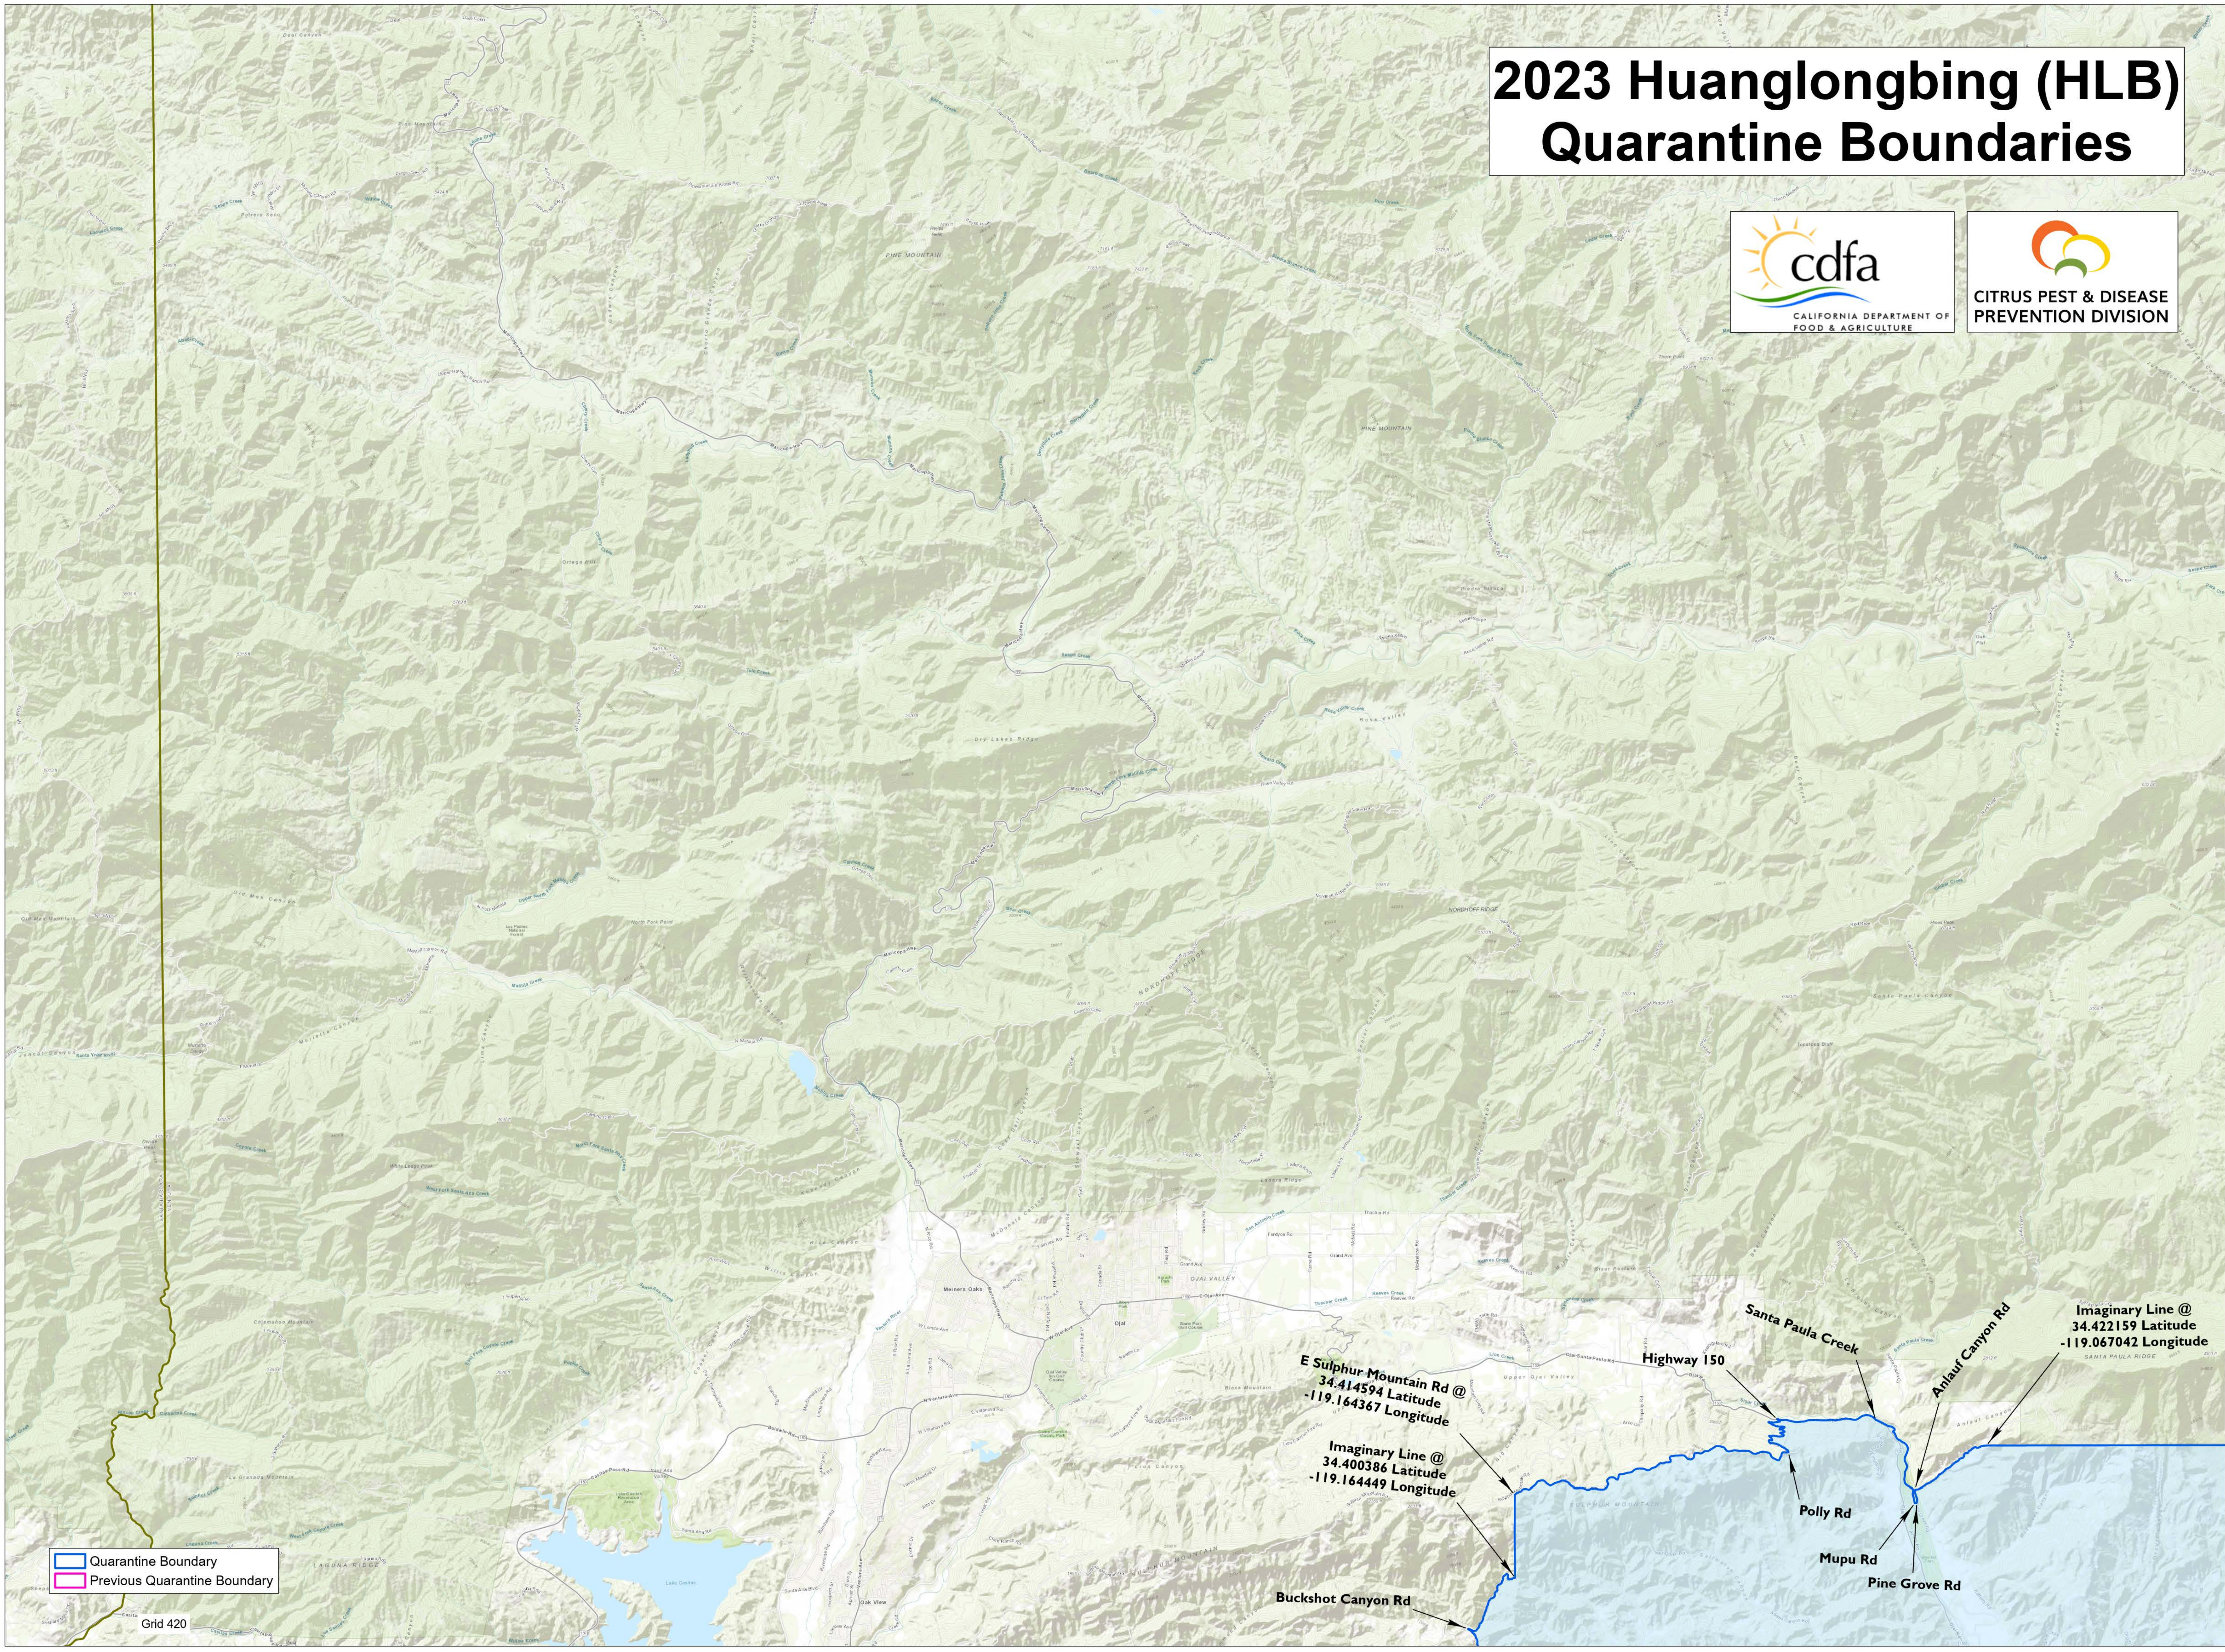

# 2023 Huanglongbing (HLB) Quarantine Boundaries

Quarantine Boundary  
Previous Quarantine Boundary

Grid 420

E Sulphur Mountain Rd @  
34.414594 Latitude  
-119.164367 Longitude

Imaginary Line @  
34.400386 Latitude  
-119.164449 Longitude

Imaginary Line @  
34.422159 Latitude  
-119.067042 Longitude

Buckshot Canyon Rd

Highway 150

Santa Paula Creek

Anlauf Canyon Rd

Polly Rd

Mupu Rd

Pine Grove Rd