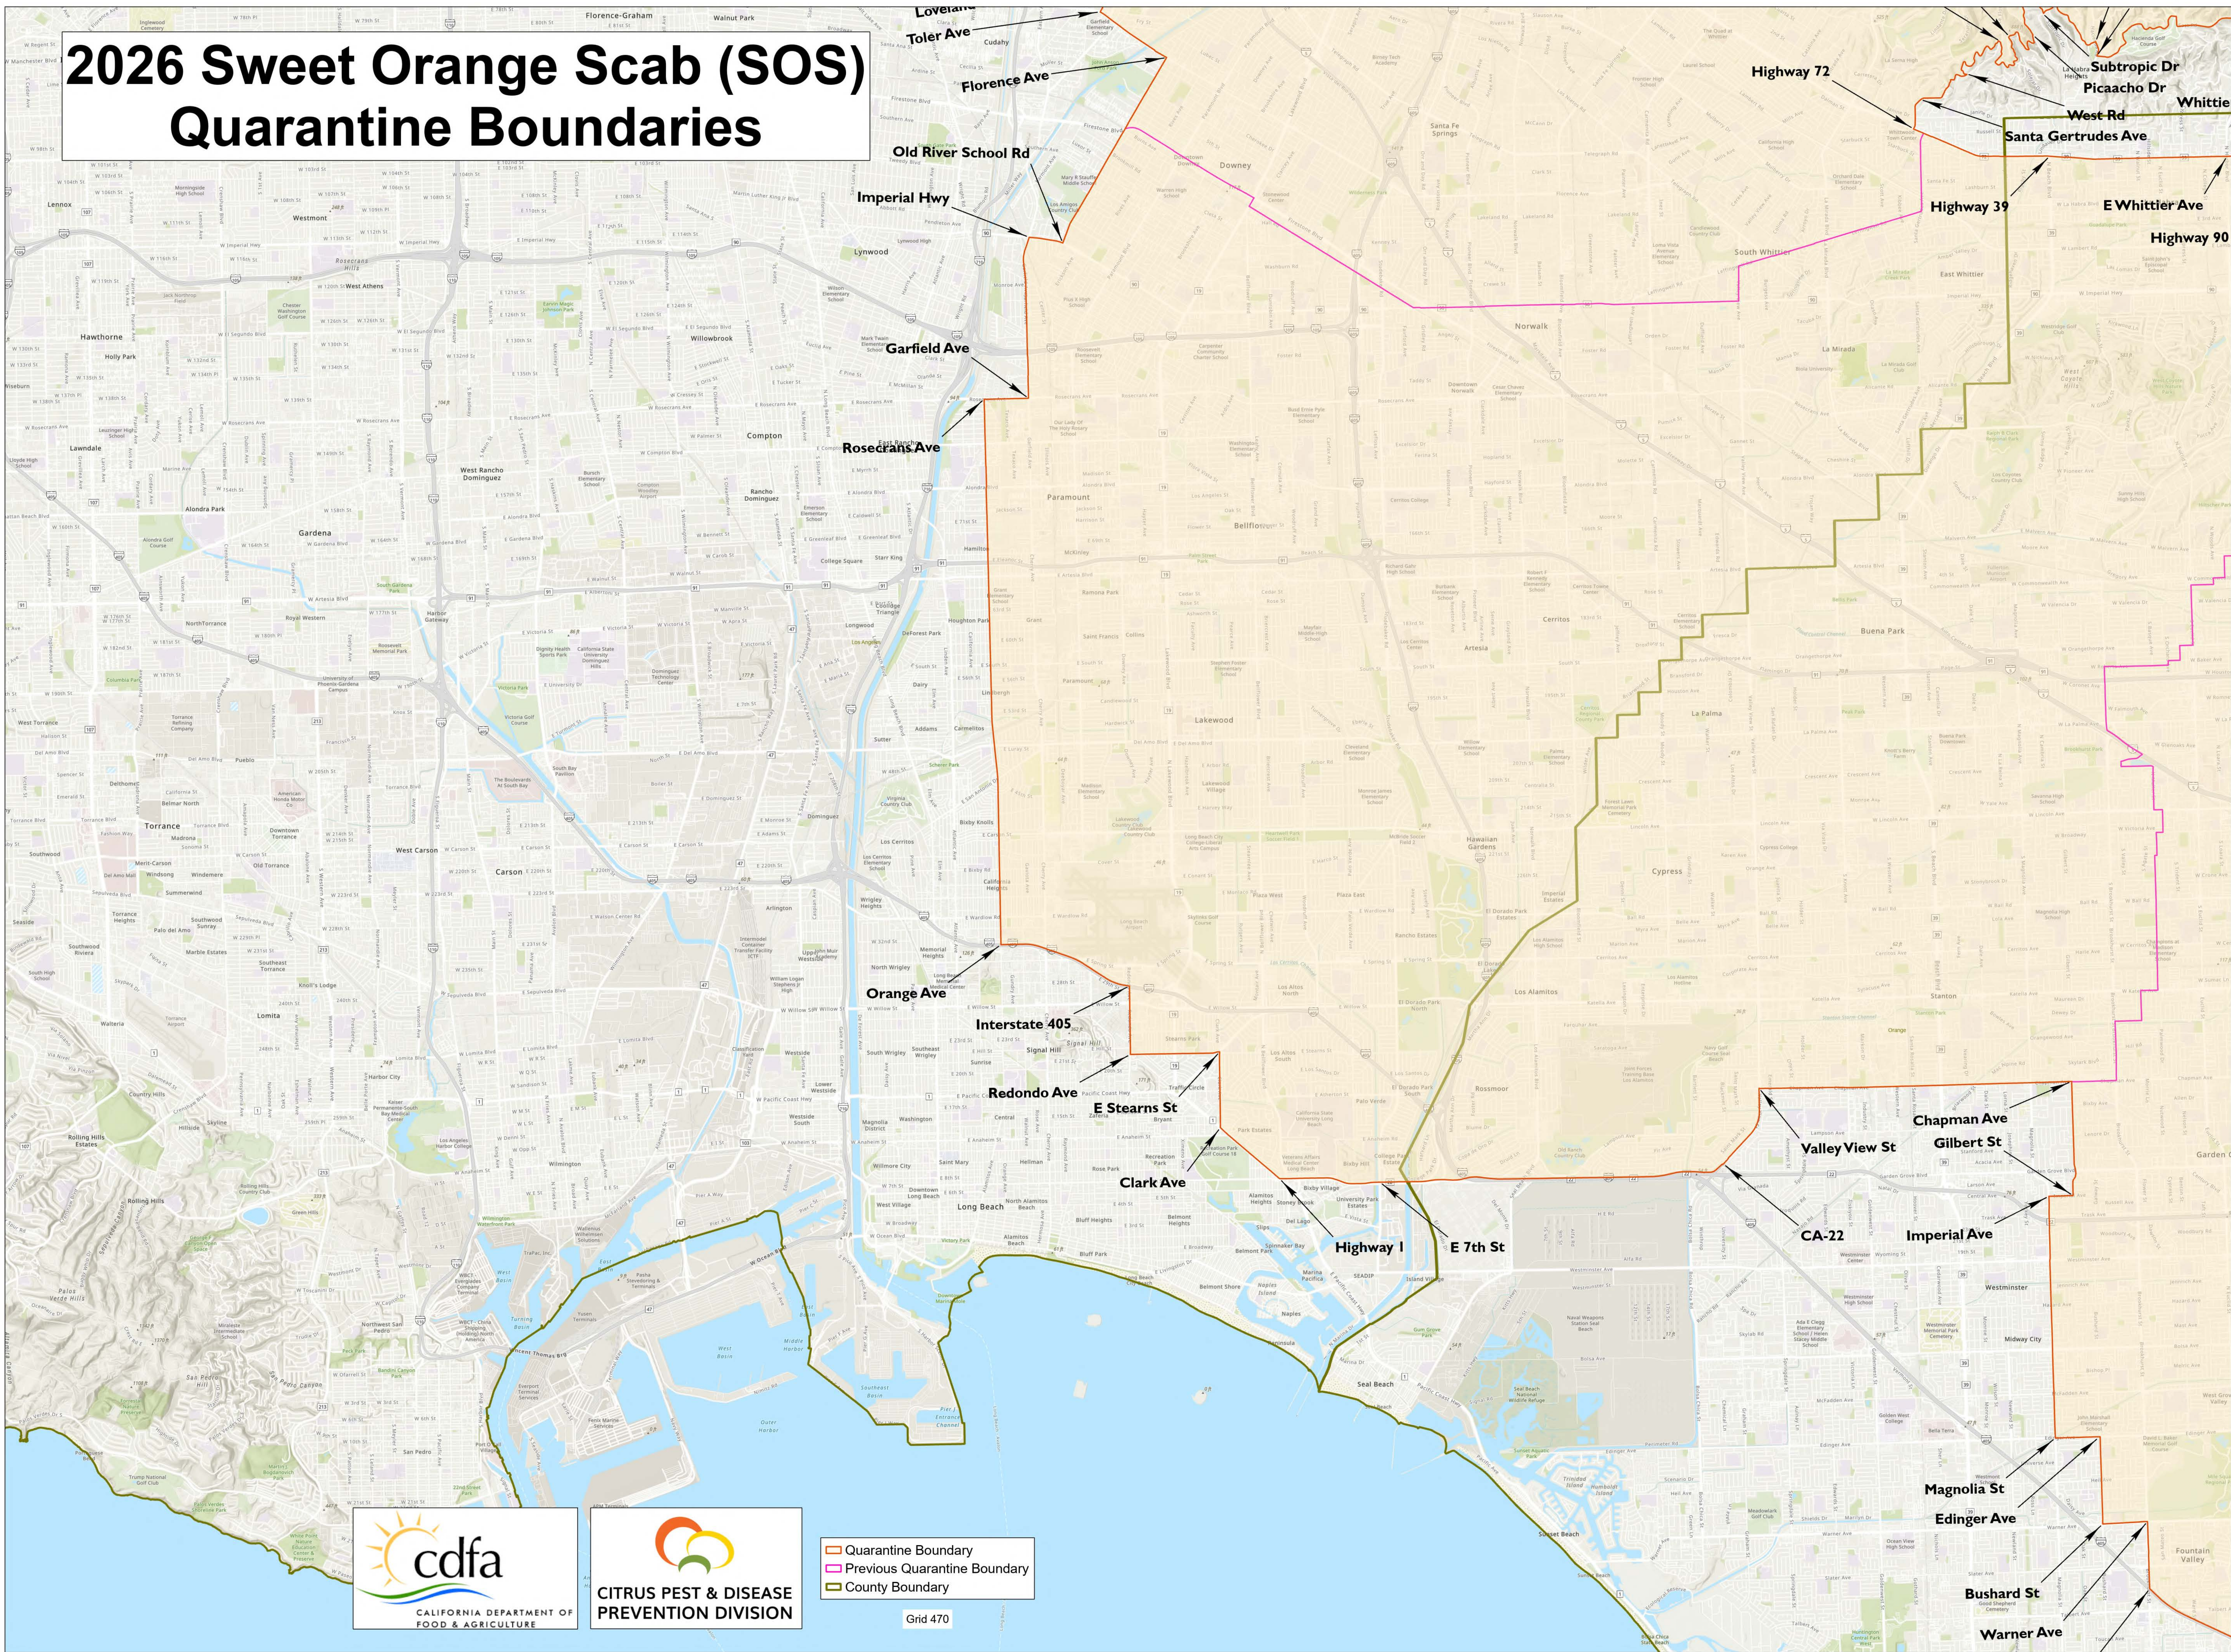

# 2026 Sweet Orange Scab (SOS) Quarantine Boundaries

- Quarantine Boundary
- Previous Quarantine Boundary
- County Boundary

Grid 470